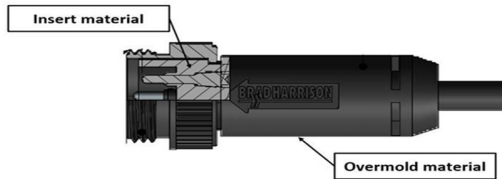

Product Change Notification (PCN)

PCN Number	507555	Date Issued	September 12, 2019
Reason for Change	Change to Product		
Change Type Description	This letter is to inform you that changes are being made to the part(s) identified in this Notice. The change may affect the fit, form, function or appearance of the parts, or it may result in a change to the specification. The pictures below show an example of the possible differences.		
Reason for Short Notice	Update Previously Issued Change Notice		
Assessment of Change	First article inspection		
Internal Molex Qualification Date	December 16, 2019		
Sample Availability Date (Changed Part)	December 16, 2019		
Planned Implementation Date	December 31, 2019		
Method of Identifying Change	Date code		

RELEASED

Before Change

Description: Molex will change the PVC resins to TPE for RoHS requirements.
Picture below showing the overmold and insert material change for a typical cordset.

After Change

Overview

- Molex will change the PVC resins to TPE for RoHS requirements
- Product Impact
  - No impact to fit, form or function
- Part Number Impact:
  - See attached impacted parts list.
- Qualification Reports and samples available upon request after the date shown above