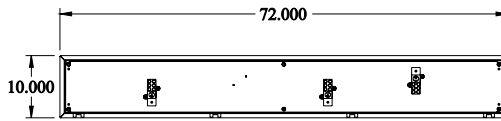

PART No. CN4ST6403

for more information visit
www.hamfmg.com
Data subject to change without notice
Isometric drawing Not to Scale

BACK VIEW

LEFT SIDE VIEW

TOP VIEW

FRONT VIEW - COVER REMOVED

RIGHT SIDE VIEW

ISOMETRIC VIEW

INNER PANEL

BOTTOM VIEW