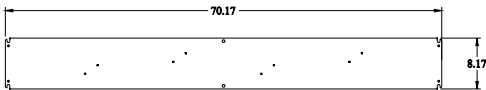

PART No. CN4ST6403

for more information visit
www.hamfmg.com
Data subject to change without notice
Isometric drawing Not to Scale

BACK VIEW

LEFT SIDE VIEW

TOP VIEW

FRONT VIEW - COVER REMOVED

RIGHT SIDE VIEW

ISOMETRIC VIEW

INNER PANEL

BOTTOM VIEW