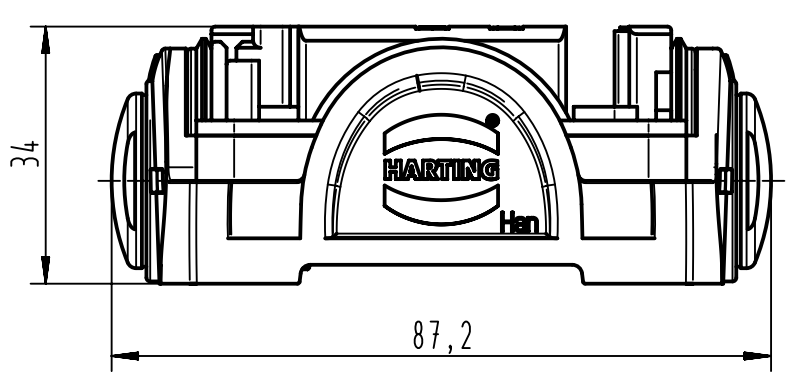

1 2 3 4 5 6

A

B

C

D

	All Dimensions in mm Original Size DIN A4		Scale 1:1	Free size tol.		Ref.
						Sub.
	All rights reserved		Created by HOLLERT	Inspected by GARSKE	Standardisation SCHMIDTM	Date 2013-02-08
	Department EL PD - DE		Title Han-Yellock 30-carrier hood			State Final Release
HARTING Electric GmbH & Co. KG D-32339 Espelkamp			Type TB	Number 11 12 300 0100		Doc-Key / ECM-Nr. 100186169/UGD/005/B
					Rev. B	Page 1/1