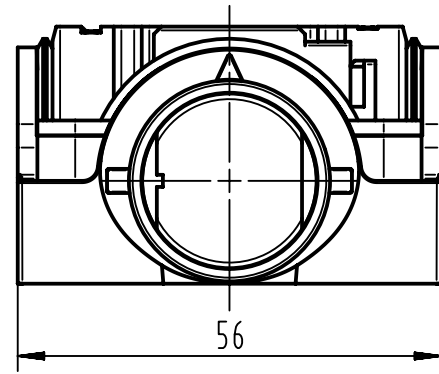

1 2 3 4 5 6

A

B

C

D

	All Dimensions in mm Original Size DIN A4		Scale 1:1	Free size tol.		Ref.
						Sub.
	All rights reserved		Created by HOLLERT	Inspected by GARSKE	Standardisation SCHMIDTM	Date 2013-02-08
	Department EL PD - DE		Title Han-Yellock 30-carrier hood			State Final Release
HARTING Electric GmbH & Co. KG D-32339 Espelkamp			Type TB	Number 11 12 300 0100		Doc-Key / ECM-Nr. 100186169/UGD/005/B
					Rev. B	Page 1/1