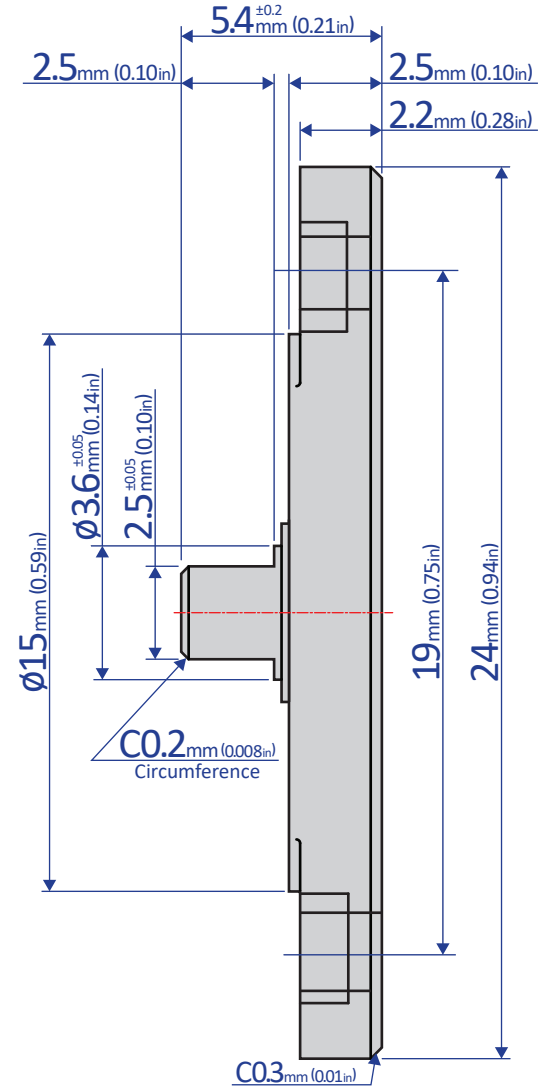

FRT-G2 Series

ROTARY DAMPER

Bansbach
easylift[®]

50 West Drive • Melbourne, Florida 32904
 (321) 253-1999 • www.easylift.com • www.damper.net