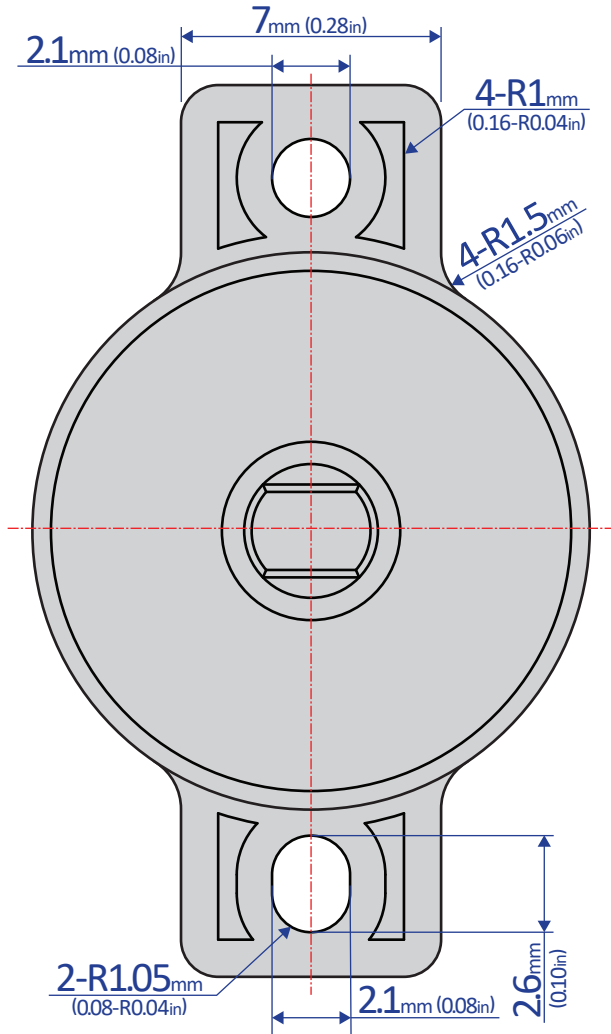

FRT-G2 Series

ROTARY DAMPER

Bansbach
easylift[®]

50 West Drive • Melbourne, Florida 32904
 (321) 253-1999 • www.easylift.com • www.damper.net