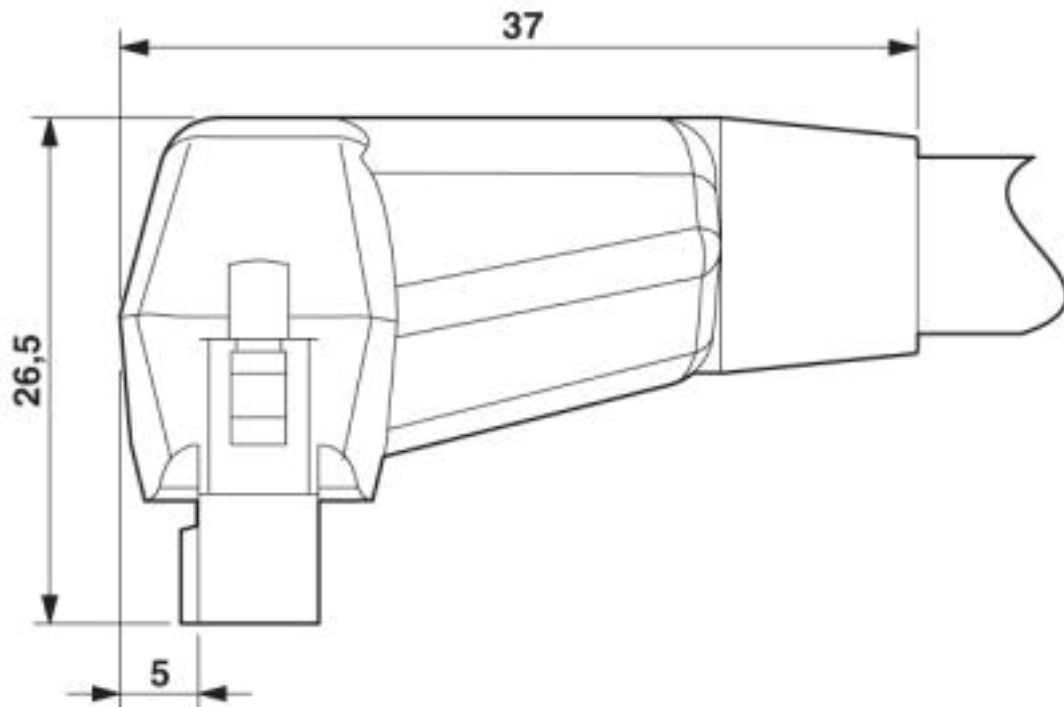

Cable - VIP-CAB-FLK14/16/10,0M/S7 - 2904524

Connection diagram

14-pos. Socket strip PIN	16-pos. Socket strip PIN	Wire color
1	16	Black
2	14	Brown
3	12	Red
4	10	Orange
5	8	Yellow
6	6	Green
7	4	Blue
8	2	Violet
9	9	Gray
10	1	White
11	11	White-black
12	3	White-brown
13	13	White-red
14	5	White-orange
	7	-
	15	-

Pin assignment and color code

Cable - VIP-CAB-FLK14/16/10,0M/S7 - 2904524

Dimensional drawing

Phoenix Contact 2019 © - all rights reserved
<http://www.phoenixcontact.com>

PHOENIX CONTACT GmbH & Co. KG
Flachsmarktstr. 8
32825 Blomberg
Germany
Tel. +49 5235 300
Fax +49 5235 3 41200
<http://www.phoenixcontact.com>