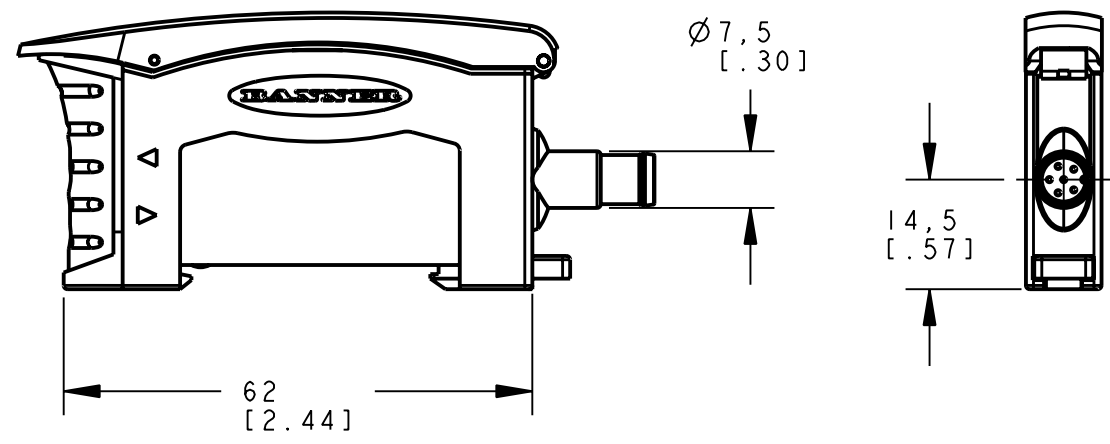

8 7 6 5 4 3 2 1

ISOMETRIC VIEW  
SCALE 1:1

This drawing is the property of BANNER ENGINEERING CORP. and is proprietary in general and in detail. Its contents shall not be revealed to outside parties without written consent of BANNER.

BANNER ENGINEERING CORP.  
P.O. BOX 9414  
MINNEAPOLIS, MN 55440

THIRD ANGLE PROJECTION

TITLE  
**DIODN/DP/IN/IP/UN/UP QD  
WEB CAD DRAWINGS 2D/3D**

SIZE B DRAWING NO. **156681** REV.

SCALE 1:1 SHEET 1 OF 1

NOTES:  
1. ALL DIMENSIONS ARE MILLIMETERS [INCHES] UNLESS OTHERWISE NOTED.

8 7 6 5 4 3 2 1 PRO/E