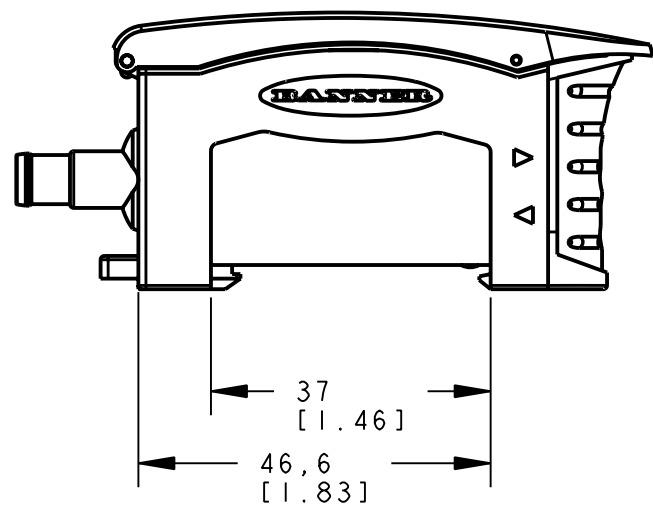

8 7 6 5 4 3 2 1

ISOMETRIC VIEW  
SCALE 1:1

This drawing is the property of BANNER ENGINEERING CORP. and is proprietary in general and in detail. Its contents shall not be revealed to outside parties without written consent of BANNER.

BANNER ENGINEERING CORP.  
P.O. BOX 9414  
MINNEAPOLIS, MN 55440

THIRD ANGLE PROJECTION

TITLE  
**DIODN/DP/IN/IP/UN/UP QD  
WEB CAD DRAWINGS 2D/3D**

SIZE B DRAWING NO. **156681** REV.

SCALE 1:1 SHEET 1 OF 1

NOTES:  
1. ALL DIMENSIONS ARE MILLIMETERS [INCHES] UNLESS OTHERWISE NOTED.

8 7 6 5 4 3 2 1 PRO/E