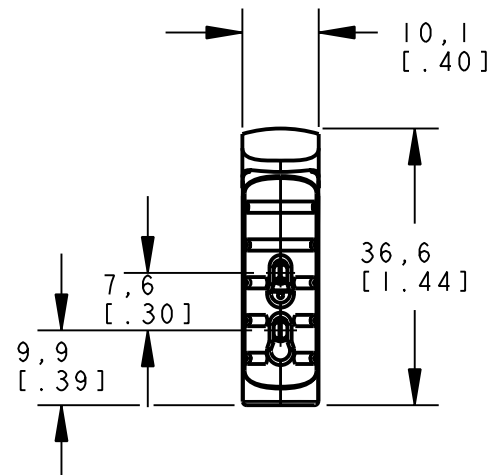

8 7 6 5 4 3 2 1

ISOMETRIC VIEW  
SCALE 1:1

This drawing is the property of BANNER ENGINEERING CORP. and is proprietary in general and in detail. Its contents shall not be revealed to outside parties without written consent of BANNER.

BANNER ENGINEERING CORP.  
P.O. BOX 9414  
MINNEAPOLIS, MN 55440

THIRD ANGLE PROJECTION

TITLE  
**DIODN/DP/IN/IP/UN/UP QD  
WEB CAD DRAWINGS 2D/3D**

SIZE B DRAWING NO. **156681** REV.

SCALE 1:1 SHEET 1 OF 1

NOTES:  
1. ALL DIMENSIONS ARE MILLIMETERS [INCHES] UNLESS OTHERWISE NOTED.

8 7 6 5 4 3 2 1 PRO/E