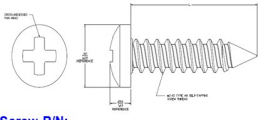

Before Change

- Molex is formally communicating a screw source change.

Product Series Family:
74040, 74030, 76011, 171010, 73670 & 76021