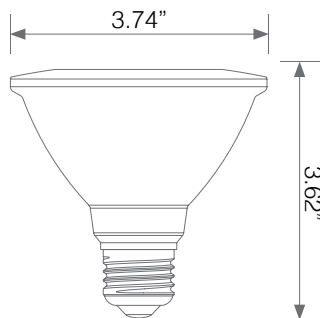

## Electrical Specifications

Model No.	Input Power	Input Voltage	Lumen Output	Beam Angle	Center Beam	CCT
EP30-11W5020cecs-2	11 W	120V	975 lm	40°	N/A	2700 K
CRI	Luminous Efficacy	Power Factor	Input Current	Base	Lamp Lifespan	Estimated Yearly Cost
90+	88 lm/W	0.7	0.1 A	E26	25,000 Hrs.	\$ 1.32

## Mechanical Specifications

Rating	Operational Temperature	Inner Box QTY.	Master Box QTY.	Dimensions(in.)	UPC Code
Wet Rated	N/A	2 pcs	20 pcs	3.74"(Ø) x 3.62"(H)	811174034506

## Product Dimensions