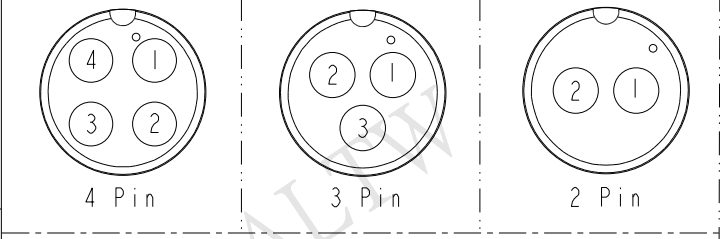

4 White 白	3 Yellow 黃	2 Red 紅
3 Black 黑	2 White 白	1 Green 綠
2 Blue 藍	1 Black 黑	
1 Brown 棕		
Pin # Wire	Pin # Wire	Pin # Wire

ABB-XXBFFM-LL7AXX
 02: 2Pin
 04: 4Pin
 XX : 01~99Meters
 01 : 01Meter
 02 : 02Meters
 99 : 99Meters
 Cable Length(L): 01~99Meters

- Note:
- * \varnothing Important Dimension To Check.
 - * Waterproof Rate: IP67
 - * Housing: Nylon+GF, Black.
 - * Female Pin: Copper Alloy, Tin Plated.
 - * Cable: UL2464 20AWG+D+AL/My
 - * PVC Jacket UV Resistant, Black.
 - * Cable Length Tolerance:
 - 01M: 40mm
 - 02M~05M: ±60mm
 - 06M~10M: ±100mm
 - 11M~30M: ±200mm
 - 31M~99M: ±500mm

UNIT:mm		TITLE
TOLERANCE	±0.5	STANDARD CABLE LOCK F CONN F PIN
SCALE	1:1	SIZE A4
REV.	A	SHEET 1 OF 1
WC-REV.	A.2	\varnothing : Inspection item

Amphenol LTW
 安費諾亮泰企業股份有限公司

ITEM NO	DRAWN BY	DATE
DWG NO	CHECKED BY	DATE
CUSTOMER	APPROVED BY	DATE
ALTW	Jinhai	2015-07-14
	Rensong	2015-07-14
	Jerry	2015-07-14