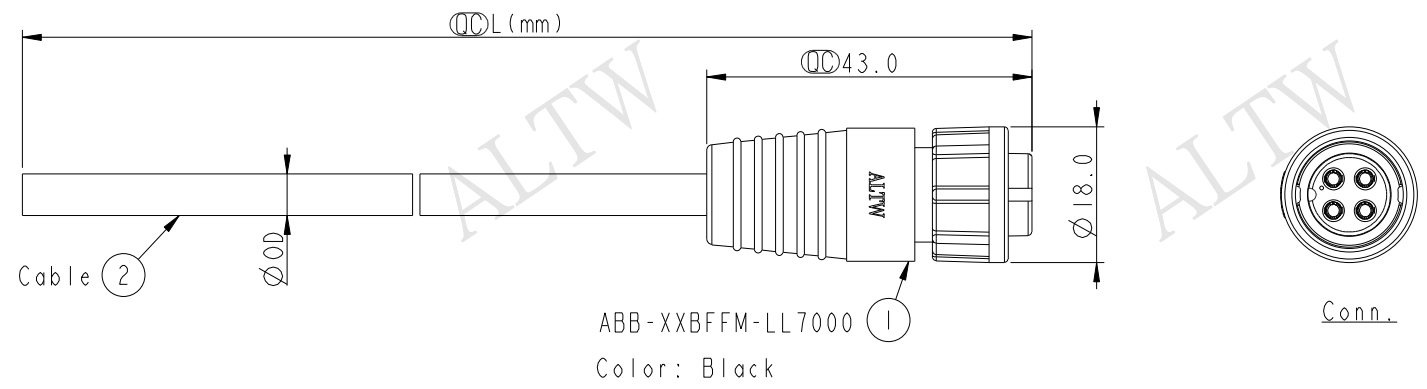

THIS DOCUMENT IS SUBJECT TO CHANGE WITHOUT NOTICE. IT IS CONFIDENTIAL AND A PROPERTY OF AMPHENOL LTW. DISCLOSURE TO THIRD PARTY HAS TO BE AUTHORIZED BY AMPHENOL LTW.

REV.	ECN NO.	DATE	SIGN	DESCRIPTION

4P	PVC	5.5	20	ABB-04BFFM-LL7AXX
3P		5.0		ABB-03BFFM-LL7AXX
2P		5.8		ABB-02BFFM-LL7AXX
Contacts	Cable Jacket	Cable OD	AWG	Item No.

4 White 白	3 Yellow 黃	2 Red 紅
3 Black 黑	2 White 白	1 Green 綠
2 Blue 藍	1 Black 黑	
1 Brown 棕		
Pin # Wire	Pin # Wire	Pin # Wire

ABB-XXBFFM-LL7AXX
 02: 2Pin
 04: 4Pin
 XX : 01~99Meters
 01 : 01Meter
 02 : 02Meters
 99 : 99Meters
 Cable Length(L): 01~99Meters

- Note:
- * \varnothing Important Dimension To Check.
 - * Waterproof Rate: IP67
 - * Housing: Nylon+GF, Black.
 - * Female Pin: Copper Alloy, Tin Plated.
 - * Cable: UL2464 20AWG+D+AL/My
 - * PVC Jacket UV Resistant, Black.
 - * Cable Length Tolerance:
 - 01M: 40mm
 - 02M~05M: ±60mm
 - 06M~10M: ±100mm
 - 11M~30M: ±200mm
 - 31M~99M: ±500mm

UNIT:mm		TITLE
TOLERANCE	±0.5	STANDARD CABLE LOCK F CONN F PIN
SCALE	1:1	SIZE A4
REV.	A	SHEET 1 OF 1
WC-REV.	A.2	\varnothing : Inspection item

Amphenol LTW
 安費諾亮泰企業股份有限公司

ITEM NO	DRAWN BY	DATE
DWG NO	CHECKED BY	DATE
CUSTOMER	APPROVED BY	DATE
ALTW	Jinhai	2015-07-14
	Rensong	2015-07-14
	Jerry	2015-07-14