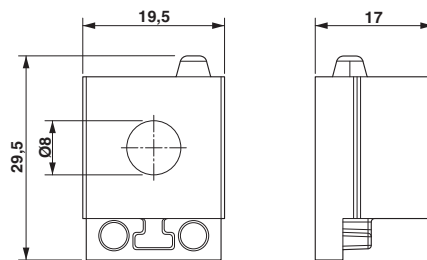

Key Commercial Data

Packing unit	1 pc
Minimum order quantity	10 pc
Weight per Piece (excluding packing)	8.0 g
Custom tariff number	85472000
Country of origin	Poland

Technical data

Dimensions

External cable diameter	1x 7 mm ... 8 mm
Length	29.5 mm
Width	19.5 mm
Height	17 mm

Drawings

Dimensional drawing

Dimensional drawing