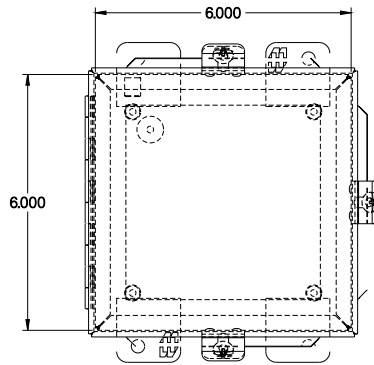

PART No. 1414N4PHE

for more information visit
www.hammfg.com

Data subject to change without notice

TOP VIEW

ISOMETRIC VIEW

BACK VIEW

LEFT SIDE VIEW

FRONT VIEW

RIGHT SIDE VIEW

INNER PANEL

BOTTOM VIEW