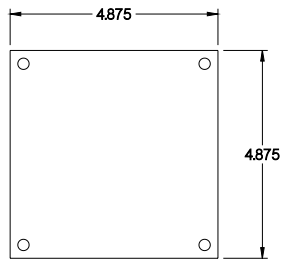

PART No. 1414N4PHE

for more information visit
www.hammfg.com

Data subject to change without notice

TOP VIEW

ISOMETRIC VIEW

BACK VIEW

LEFT SIDE VIEW

FRONT VIEW

RIGHT SIDE VIEW

INNER PANEL

BOTTOM VIEW