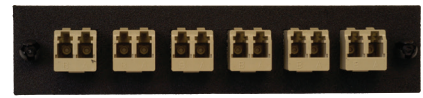

F1-LC24AQBLKUL

F1-LC6DSUL

F1-LCDBKMUL

F1-SC6DBKAPCSUL

F1-LC24DBKSPCSUL

F1-LC3QBKAQMUL

F1-LCDBKAQUL

F1-SC3DBKAPCSUL

- LGX Compatible
- Easy snap-in mounting in FIS Rack and Wallmount enclosures
- Singlemode UPC & APC adapters utilize a ceramic alignment sleeve
- Multimode adapters utilize a phosphour bronze alignment sleeve
- Available in black or off-white powder coat

AVAILABLE STYLES

- Blank
- SC - 6 & 8 pack, SM, UPC, APC, MM, 1/10Gig (Aqua)
- SC Duplex - 6 pack, SM, UPC, APC, MM, 1/10Gig (Aqua)
- LC Duplex - 3, 6 pack, SM, UPC, APC, MM, 1/10Gig (Aqua)
- LC Quad - 6 pack, SM, UPC, APC, MM, 1/10Gig (Aqua)
- ST - 6, 8, 12 pack, SM & MM
- FC - 6 pack, SM, MM
- Others available on request

SPECIFICATIONS

Face Plate *LGX Compatible	5.1"W x 1.13"H
Mounting Pins	4.64" on-center
Material	16 Gauge Cold Rolled Steel .059" thick
Finish	Black or Off White Powder Coat

SC ADAPTER PANELS

OFF WHITE PART #	BLACK PART #	DESCRIPTION
F1-SC6U	F1-SC6IUBK	SC 6 Pack (Unloaded)
F1-SC6MUL	F1-SC6IBKMUL	SC 6 Pack (Multimode - Loaded) Beige Adapters 6 Fibers
F1-SC6SUL	F1-SC6IBKSUL	SC 6 Pack (Singlemode - Loaded) Blue Adapters 6 Fibers
F1-SC6APCUL	F1-SC6IBKAPCUL	SC 6 Pack (APC Singlemode - Loaded) Green Adapters 6 Fibers
F1-SC3DSUL	F1-SC3DBKSUL	SC/UPC SM 3 Pack Plate w/Blue Duplex Adapters 6 Fibers
F1-SC3DAPCSUL	F1-SC3DBKAPCSUL	SC/APC SM 3 Pack Plate w/Green Duplex Adapters 6 Fibers
F1-SC3DAQMUL	F1-SC3DBKAQMUL	SC 10 Gig MM 3 Pack Plate w/Aqua Duplex Adapters 6 Fibers
F1-SC6DMUL	F1-SC6DBKMUL	SC Duplex 6 Pack (Multimode - Loaded) Beige Adapters 12 Fibers
F1-SC6DAQUL	F1-SC6DAQBKUL	SC Duplex 6 Pack (Multimode - 10 Gig Loaded) Aqua Adapters 12 Fibers
F1-SC6DSUL	F1-SC6DBKSUL	SC Duplex 6 Pack (Singlemode - Loaded) Blue Adapters 12 Fibers