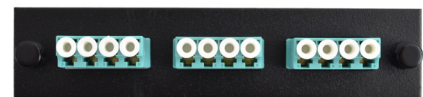

F1-LC24AQBLKUL

F1-LC6DSUL

F1-LCDBKMUL

F1-SC6DBKAPCSUL

F1-LC24DBKSPCSUL

F1-LC3QBKAQMUL

F1-LCDBKAQUL

F1-SC3DBKAPCSUL

- LGX Compatible
- Easy snap-in mounting in FIS Rack and Wallmount enclosures
- Singlemode UPC & APC adapters utilize a ceramic alignment sleeve
- Multimode adapters utilize a phosphour bronze alignment sleeve
- Available in black or off-white powder coat

AVAILABLE STYLES

- Blank
- SC - 6 & 8 pack, SM, UPC, APC, MM, 1/10Gig (Aqua)
- SC Duplex - 6 pack, SM, UPC, APC, MM, 1/10Gig (Aqua)
- LC Duplex - 3, 6 pack, SM, UPC, APC, MM, 1/10Gig (Aqua)
- LC Quad - 6 pack, SM, UPC, APC, MM, 1/10Gig (Aqua)
- ST - 6, 8, 12 pack, SM & MM
- FC - 6 pack, SM, MM
- Others available on request

SPECIFICATIONS

Face Plate *LGX Compatible	5.1"W x 1.13"H
Mounting Pins	4.64" on-center
Material	16 Gauge Cold Rolled Steel .059" thick
Finish	Black or Off White Powder Coat

SC ADAPTER PANELS

OFF WHITE PART #	BLACK PART #	DESCRIPTION
F1-SC6U	F1-SC6IUBK	SC 6 Pack (Unloaded)
F1-SC6MUL	F1-SC6IBKMUL	SC 6 Pack (Multimode - Loaded) Beige Adapters 6 Fibers
F1-SC6SUL	F1-SC6IBKSUL	SC 6 Pack (Singlemode - Loaded) Blue Adapters 6 Fibers
F1-SC6APCUL	F1-SC6IBKAPCUL	SC 6 Pack (APC Singlemode - Loaded) Green Adapters 6 Fibers
F1-SC3DSUL	F1-SC3DBKSUL	SC/UPC SM 3 Pack Plate w/Blue Duplex Adapters 6 Fibers
F1-SC3DAPCSUL	F1-SC3DBKAPCSUL	SC/APC SM 3 Pack Plate w/Green Duplex Adapters 6 Fibers
F1-SC3DAQMUL	F1-SC3DBKAQMUL	SC 10 Gig MM 3 Pack Plate w/Aqua Duplex Adapters 6 Fibers
F1-SC6DMUL	F1-SC6DBKMUL	SC Duplex 6 Pack (Multimode - Loaded) Beige Adapters 12 Fibers
F1-SC6DAQUL	F1-SC6DAQBKUL	SC Duplex 6 Pack (Multimode - 10 Gig Loaded) Aqua Adapters 12 Fibers
F1-SC6DSUL	F1-SC6DBKSUL	SC Duplex 6 Pack (Singlemode - Loaded) Blue Adapters 12 Fibers