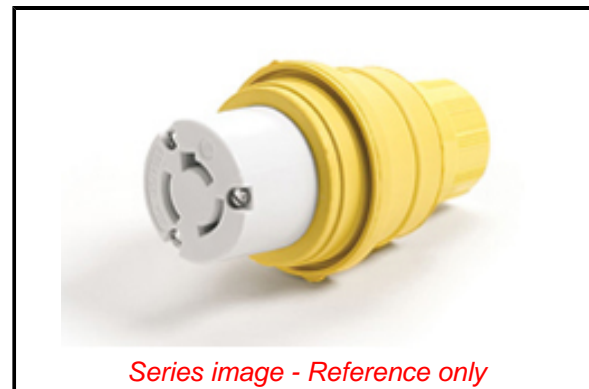

PLEASE CHECK WWW.MOLEX.COM FOR LATEST PART INFORMATION

Part Number: [1301470095](#)
Status: **Active**
Overview: [Watertite Wet-Location Wiring Solutions](#)
Description: Watertite Connector for Male Receptacle with Locking Blade, Single Flip Coverplate, 2 Pole/3 Wire, NEMA L5-30, 125V, F4

Documents:

[RoHS Certificate of Compliance (PDF)](#)   [Product Literature (PDF)](#)

Agency Certification

CSA   LR6837

General

Product Family   Wiring Devices
Series   [130147](#)
Exclude SD Check   Yes
IP Rating   IP67
NEMA Configuration   NEMA L5-30
Overview   [Watertite Wet-Location Wiring Solutions](#)
Product Literature Order No   987650-8067
Product Name   Watertite
Receptacle Type   Single
Specialty   N/A
Type   Connector
UPC   78678871401

Physical

Cord Grip Body Size   F4 1"
Flange   No
Flip Lid   No
Gender   Female
Length   N/A
Locking Blade   Yes
Net Weight   324.771/g
Poles   2-pole/3-wire

Electrical

Cord Type   N/A
Current - Maximum per Contact   30.0A
GFCI   No
Lighted Connector   No
Voltage - Maximum   125V

Material Info

Engineering Number   29W47MB

EU ELV

Not Reviewed

EU RoHS

Not Reviewed

REACH SVHC

Not Reviewed

Halogen-Free

Status

Not Reviewed

For more information, please visit [Contact US](#)

China ROHS

Not Reviewed

ELV

Not Reviewed

RoHS Phthalates

Not Reviewed

Search Parts in this Series

[130147 Series](#)