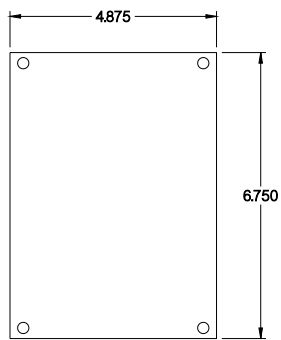

PART No. 1414SCG

for more information visit
www.hammfg.com

Data subject to change without notice

TOP VIEW

ISOMETRIC VIEW

BACK VIEW

LEFT SIDE VIEW

FRONT VIEW

RIGHT SIDE VIEW

INNER PANEL

BOTTOM VIEW