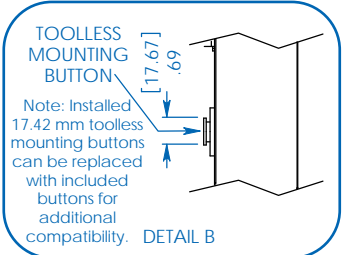

Standard

Note: Installed 17.67 mm toolless mounting buttons can be replaced with included 14.17 mm buttons for additional compatibility.

### Specifications

Model	PDU3MV6L2120
Voltage	208V 3-Phase Input / 208V and 120V Single-Phase Output
Frequency	50/60Hz
Load Capacity	5.7kW
Input Plug	L21-20P
Input Cord Length	6 ft.
Outlets	48 (36 C13 / 6 C19 / 6 5-15/20R)
Primary Mounting Option	0U (Vertical) Rackmount
Unit Weight & Dimensions	12.6 lbs / 70 x 2.65 x 1.71 in. <i>See next page for detailed unit measurements.</i>
Standards	Tested to UL 60950-1 (US & Canada), NOM (Mexico), FCC Class A, TAA Compliant

**SEE NEXT PAGE FOR DETAILED UNIT MEASUREMENTS**

1111 W. 35th Street  
Chicago, IL 60609 USA  
773.869.1234  
www.tripplite.com

Dimensions: [mm] INCHES

Tripp Lite has a policy of continuous improvement. Specifications are subject to change without notice.