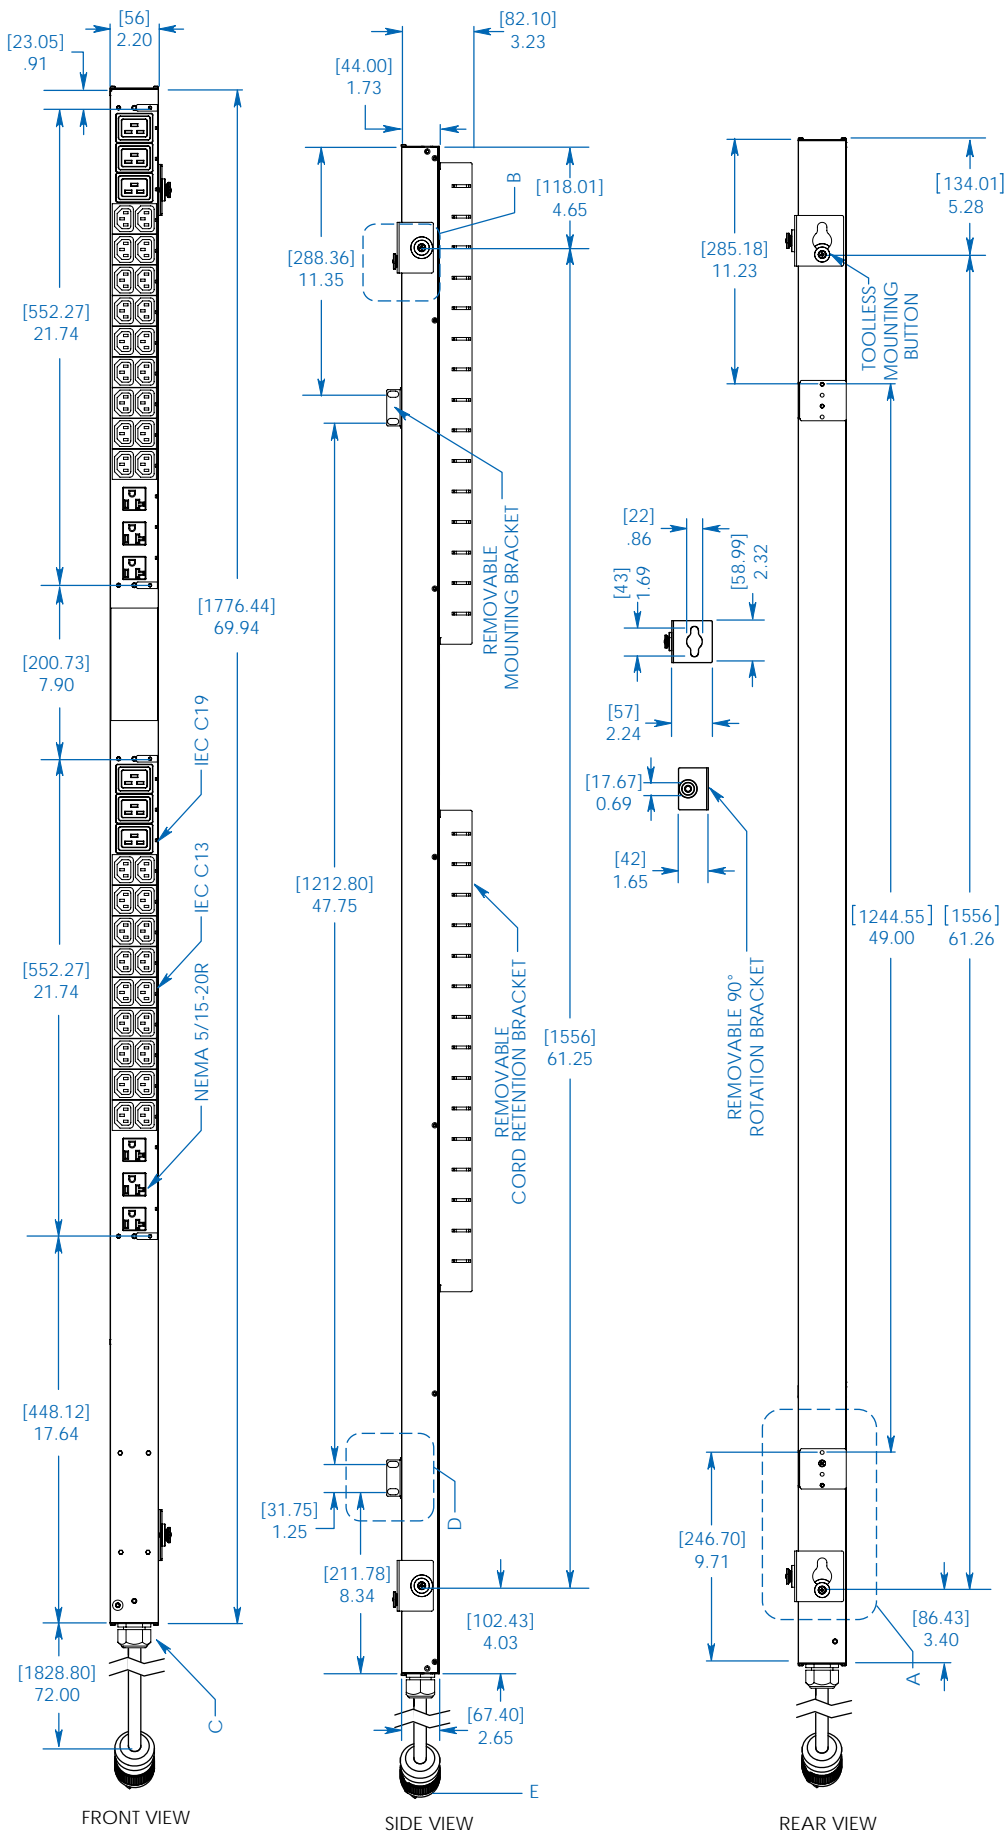

Standard

Note: Installed 17.67 mm toolless mounting buttons can be replaced with included 14.17 mm buttons for additional compatibility.

### Specifications

Model	PDU3MV6L2120
Voltage	208V 3-Phase Input / 208V and 120V Single-Phase Output
Frequency	50/60Hz
Load Capacity	5.7kW
Input Plug	L21-20P
Input Cord Length	6 ft.
Outlets	48 (36 C13 / 6 C19 / 6 5-15/20R)
Primary Mounting Option	0U (Vertical) Rackmount
Unit Weight & Dimensions	12.6 lbs / 70 x 2.65 x 1.71 in. <i>See next page for detailed unit measurements.</i>
Standards	Tested to UL 60950-1 (US & Canada), NOM (Mexico), FCC Class A, TAA Compliant

Tripp Lite has a policy of continuous improvement. Specifications are subject to change without notice.

- Distributes power to 48 outlets (12 C13, 2 C19 and 2 5-15/20R per phase)
- Displays input current for each phase in real time
- Perfect for rackmount server, network and telecom applications

**SEE NEXT PAGE FOR DETAILED UNIT MEASUREMENTS**

1111 W. 35th Street  
Chicago, IL 60609 USA  
773.869.1234  
www.tripplite.com

Dimensions: [mm] INCHES

Tripp Lite has a policy of continuous improvement. Specifications are subject to change without notice.