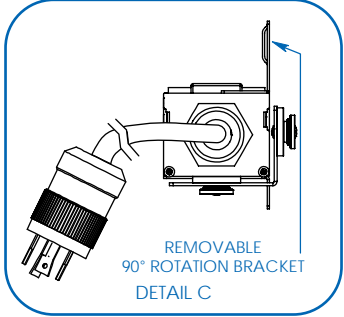

Dimensions: [mm] INCHES

Tripp Lite has a policy of continuous improvement. Specifications are subject to change without notice.

MODEL:
PDU3MV6L2120

1111 W. 35th Street
Chicago, IL 60609 USA
773.869.1234
www.tripplite.com