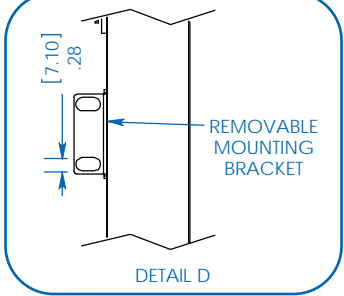

Dimensions: [mm] INCHES

Tripp Lite has a policy of continuous improvement. Specifications are subject to change without notice.

MODEL:
PDU3MV6L2120

1111 W. 35th Street
Chicago, IL 60609 USA
773.869.1234
www.tripplite.com