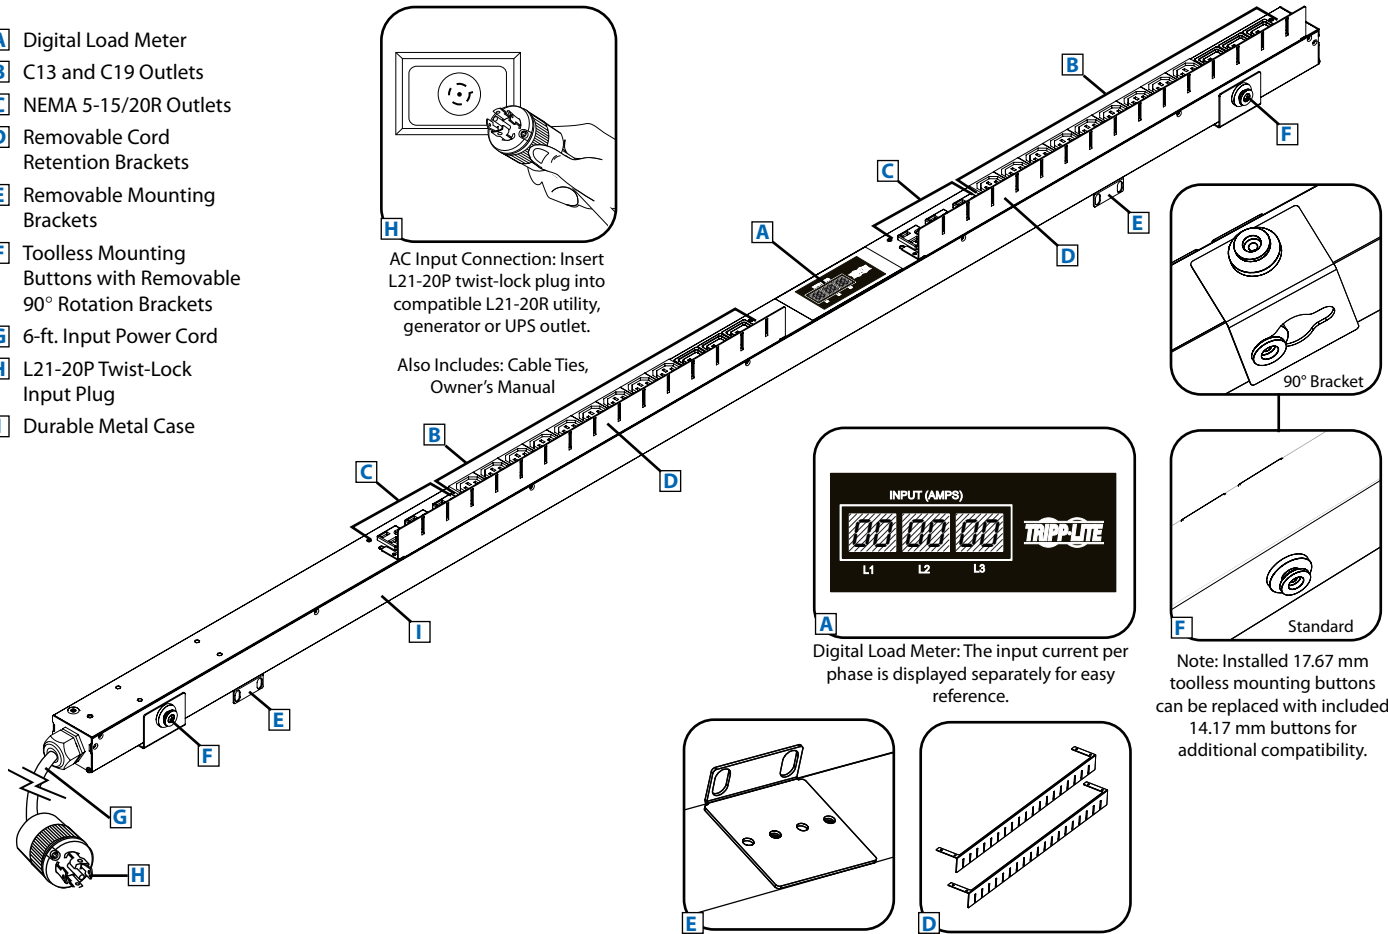

Toolless  
Mounting  
Buttons

- A** Digital Load Meter
- B** C13 and C19 Outlets
- C** NEMA 5-15/20R Outlets
- D** Removable Cord Retention Brackets
- E** Removable Mounting Brackets
- F** Toolless Mounting Buttons with Removable 90° Rotation Brackets
- G** 6-ft. Input Power Cord
- H** L21-20P Twist-Lock Input Plug
- I** Durable Metal Case

AC Input Connection: Insert L21-20P twist-lock plug into compatible L21-20R utility, generator or UPS outlet.

Also Includes: Cable Ties, Owner's Manual

90° Bracket

Digital Load Meter: The input current per phase is displayed separately for easy reference.

Standard

Note: Installed 17.67 mm toolless mounting buttons can be replaced with included 14.17 mm buttons for additional compatibility.

Tripp Lite has a policy of continuous improvement. Specifications are subject to change without notice.

- Distributes power to 48 outlets (12 C13, 2 C19 and 2 5-15/20R per phase)
- Displays input current for each phase in real time
- Perfect for rackmount server, network and telecom applications