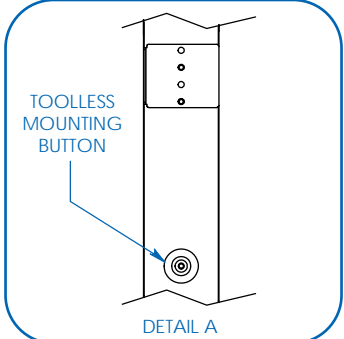

Dimensions: [mm] INCHES

Tripp Lite has a policy of continuous improvement. Specifications are subject to change without notice.

MODEL:
PDU3MV6L2120

1111 W. 35th Street
Chicago, IL 60609 USA
773.869.1234
www.tripplite.com