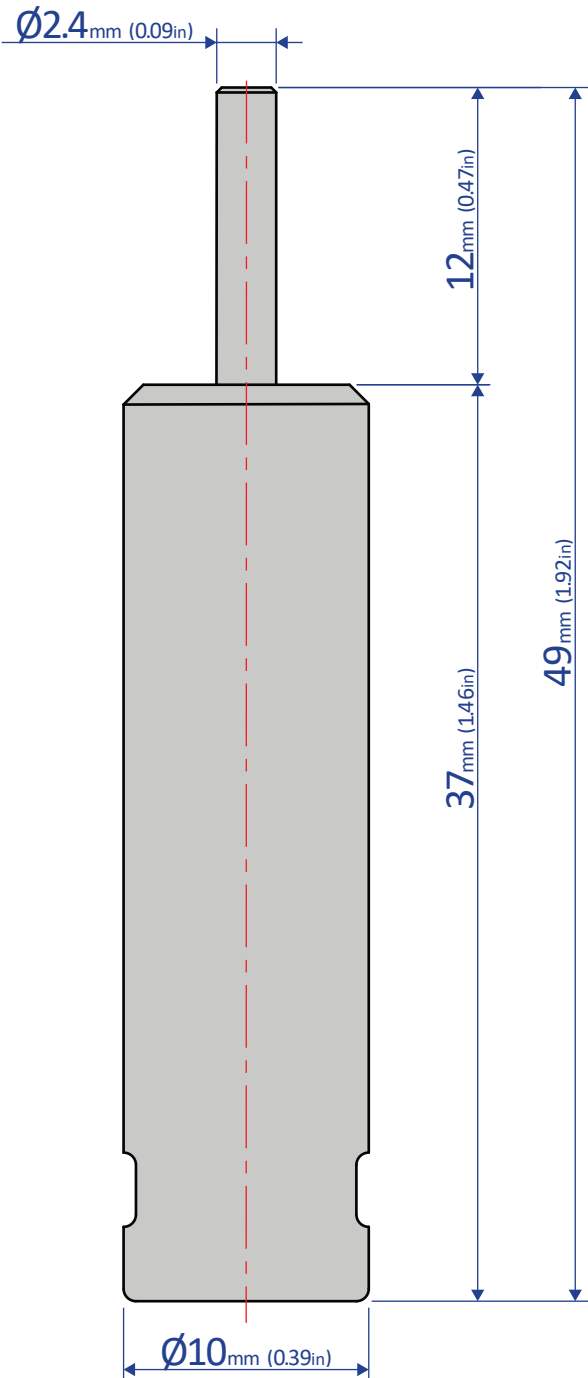

FPD-1012A3-SB

SHOCK ABSORBER - FIXED

Bansbach
easylift[®]

50 West Drive • Melbourne, Florida 32904
(321) 253-1999 • www.easylift.com • www.damper.net