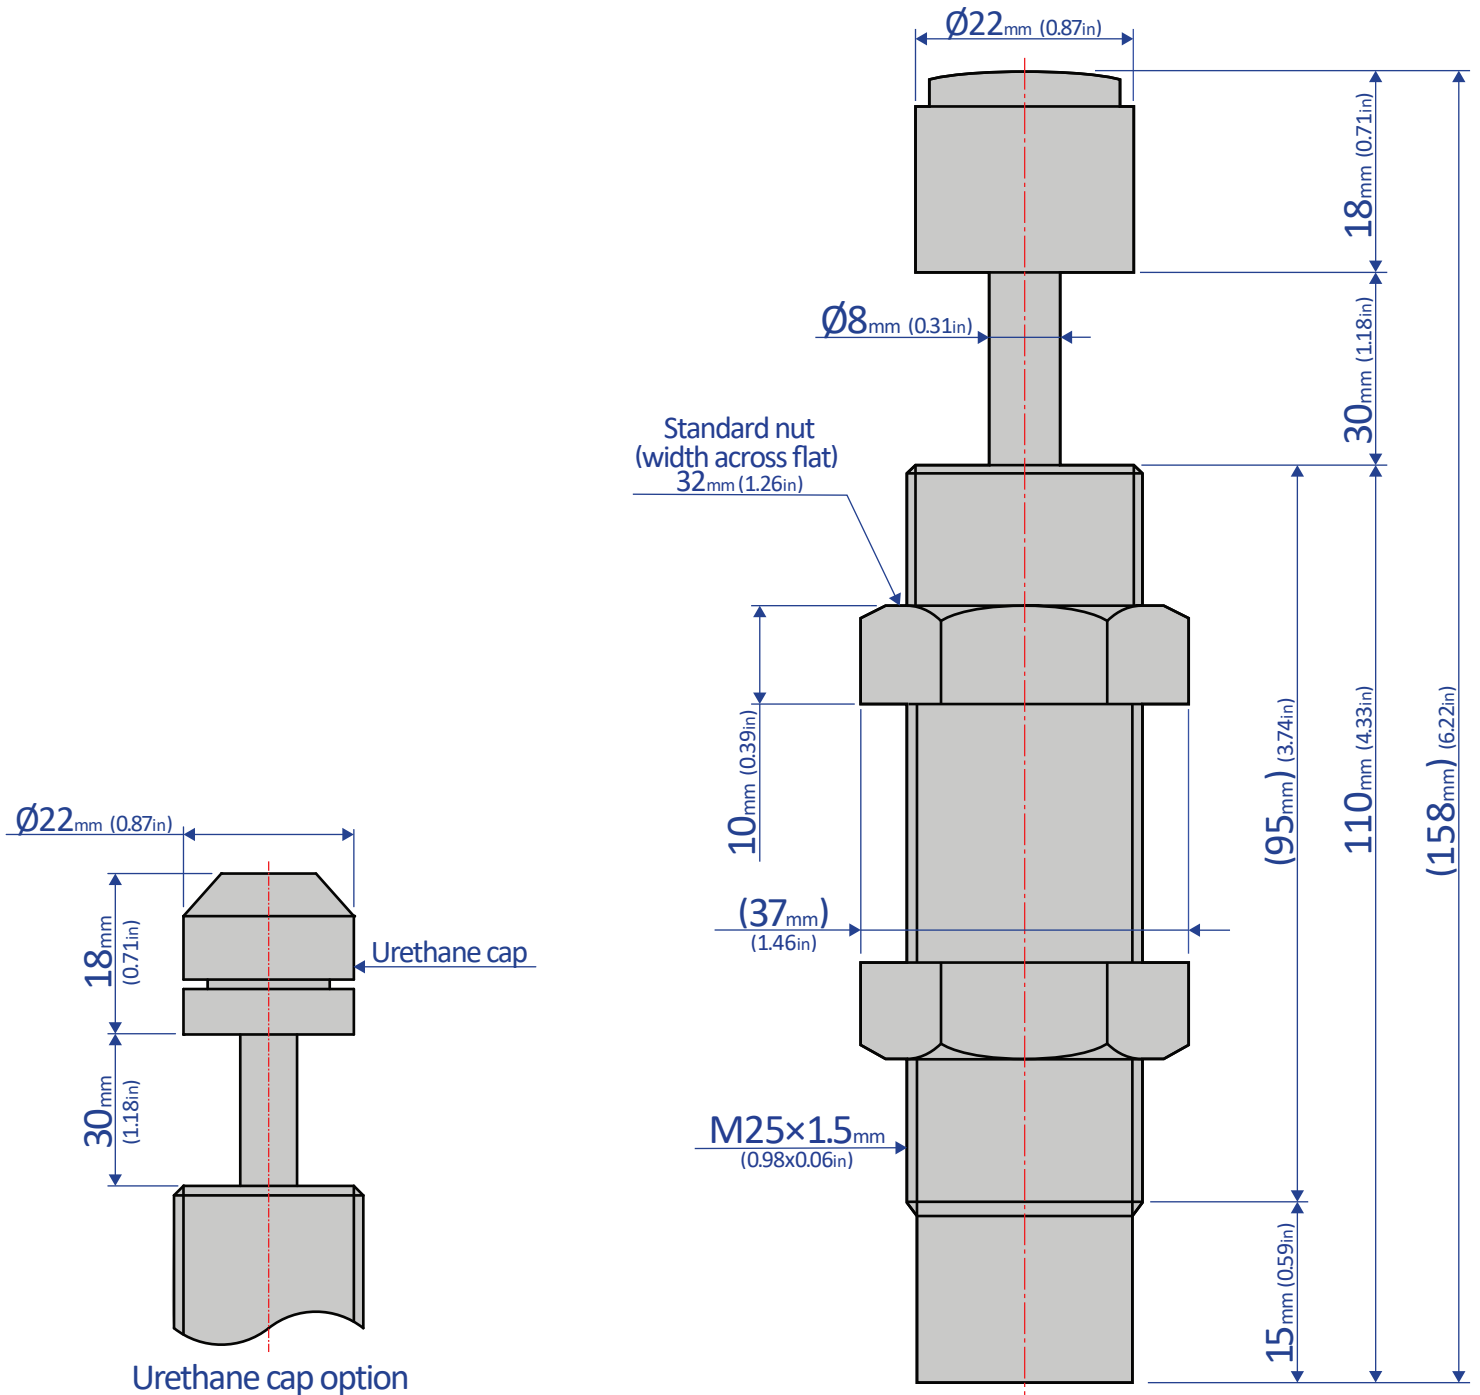

FK-2530L-C

SHOCK ABSORBER - FIXED

Bansbach
easylift[®]

50 West Drive • Melbourne, Florida 32904
(321) 253-1999 • www.easylift.com • www.damper.net