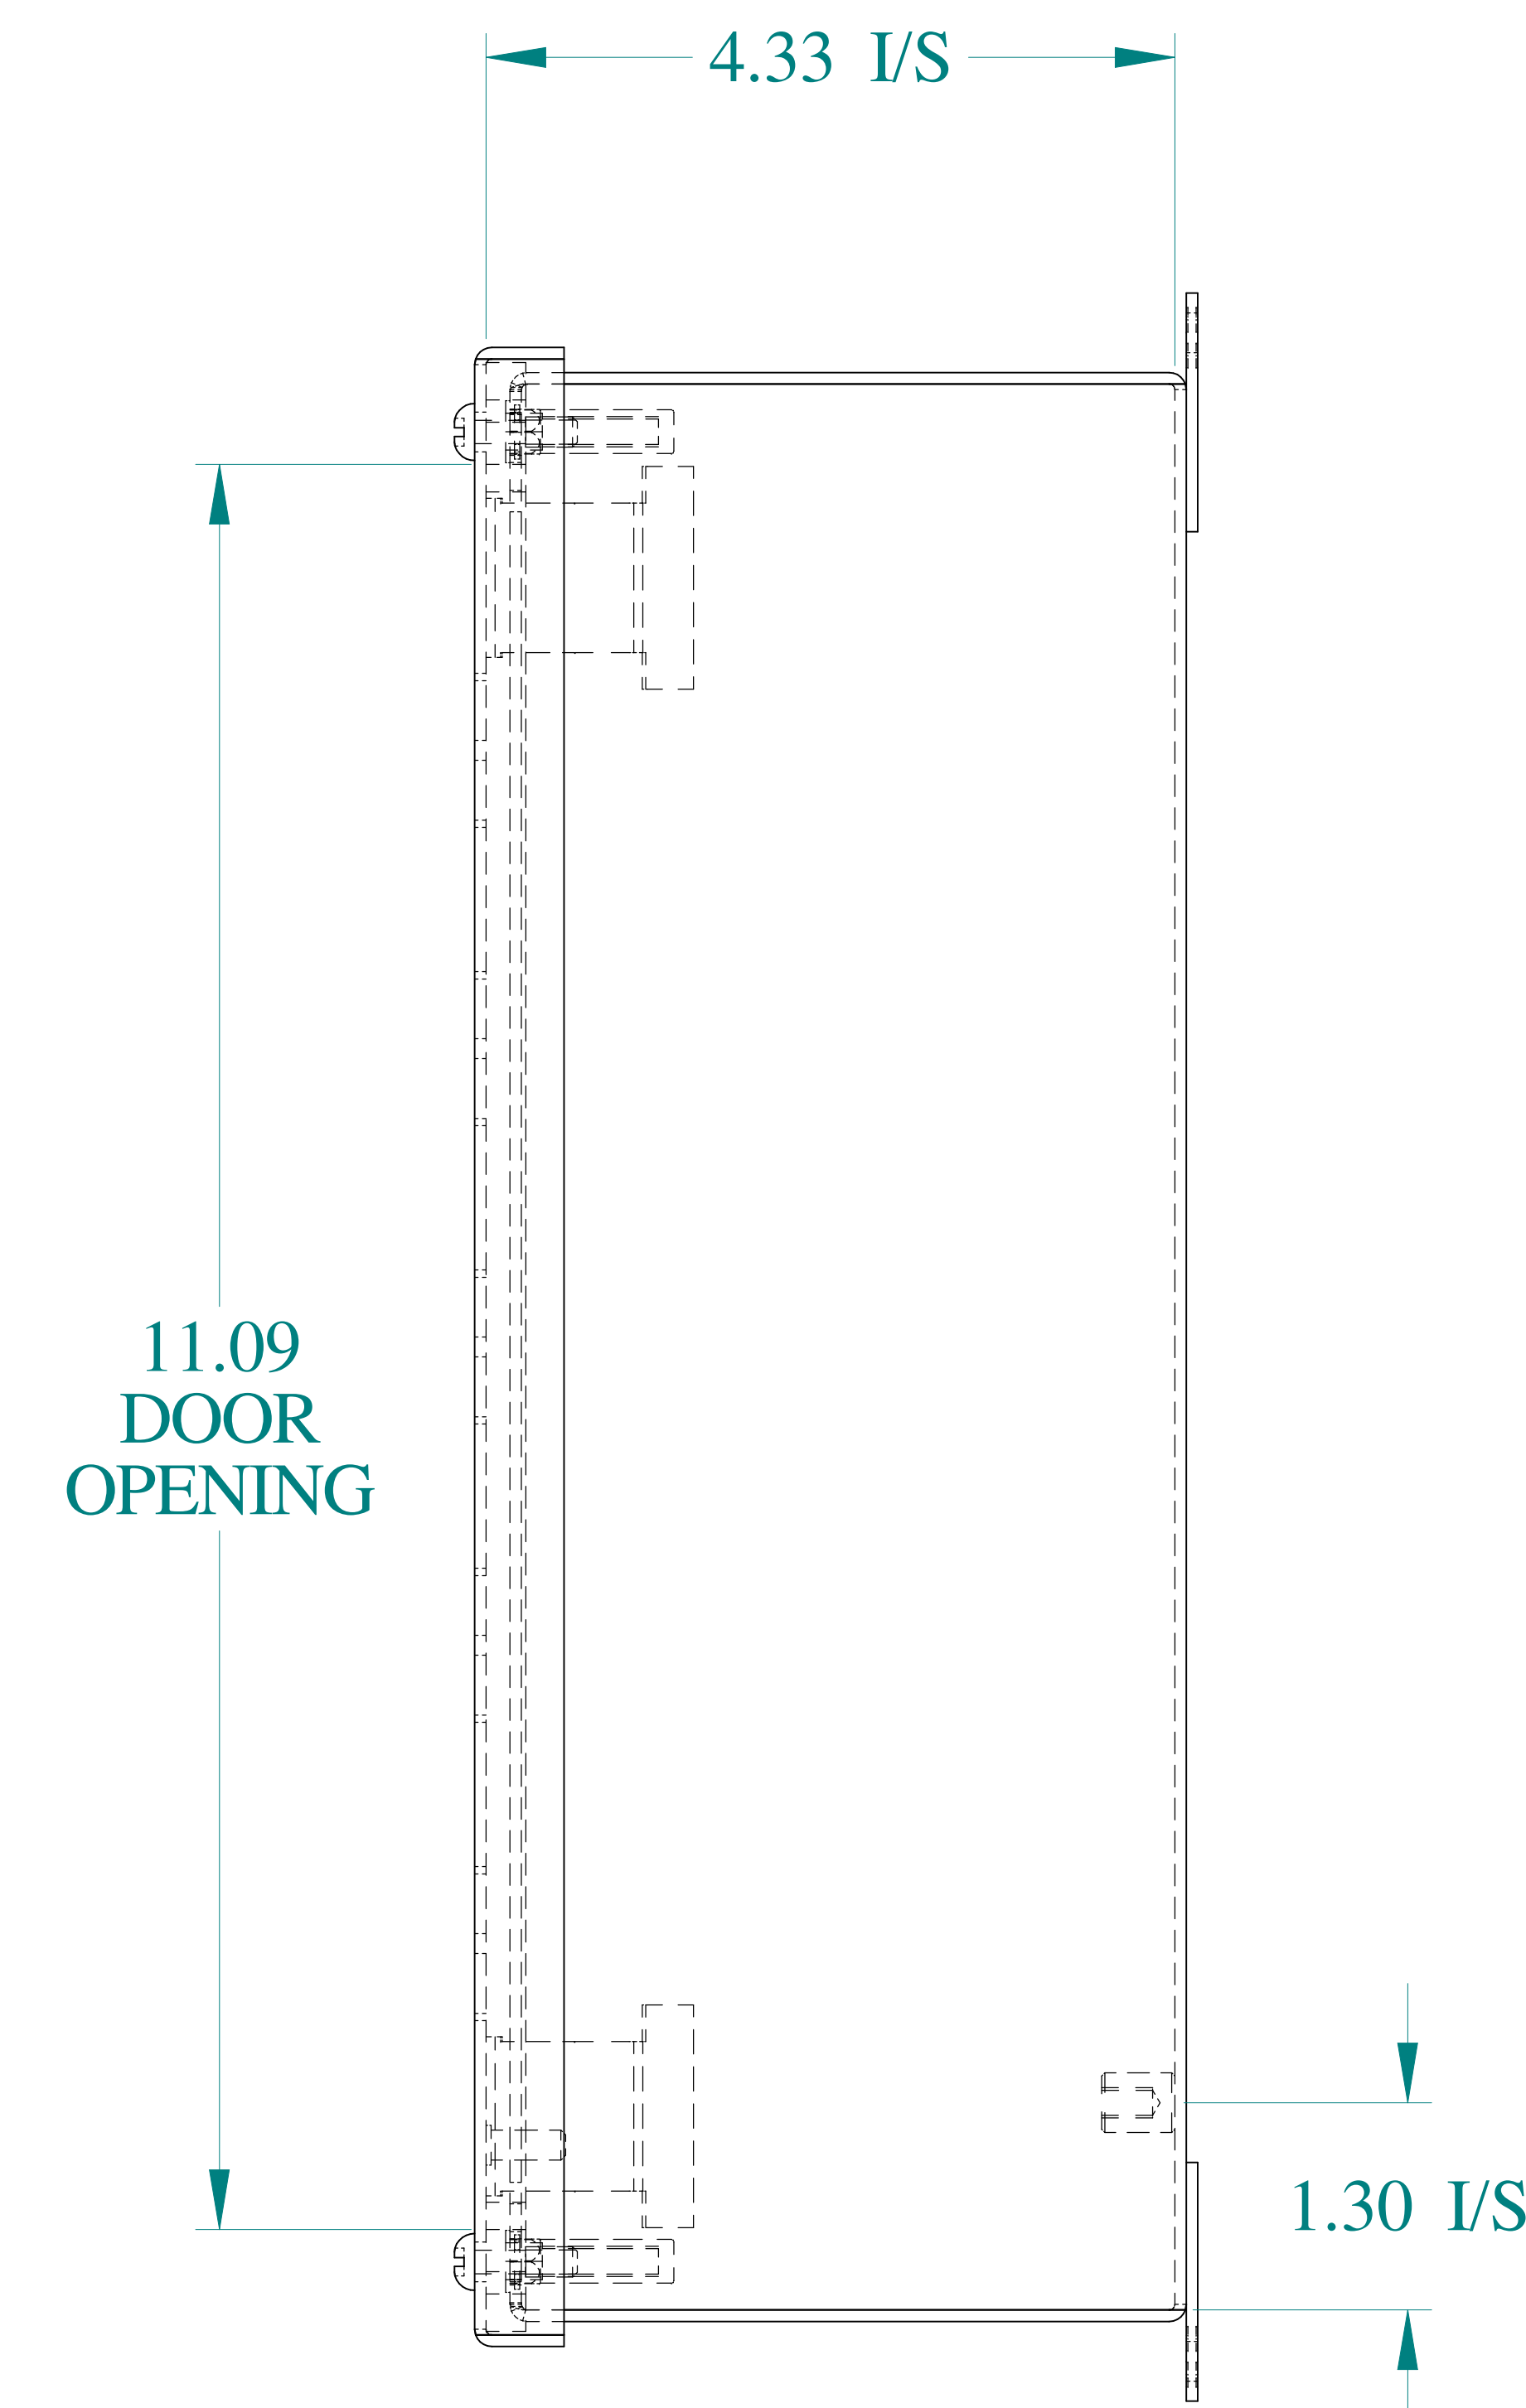

TOP VIEW

DETAIL Z
TYP

ISOMETRIC VIEWS

SIDE VIEW

FRONT VIEW

SIDE VIEW

BACK VIEW

BOTTOM VIEW

Data subject to change without notice.

Part # : MPB20

Date : Mar. 24, 2019

Link: www.hammg.com/MPB20