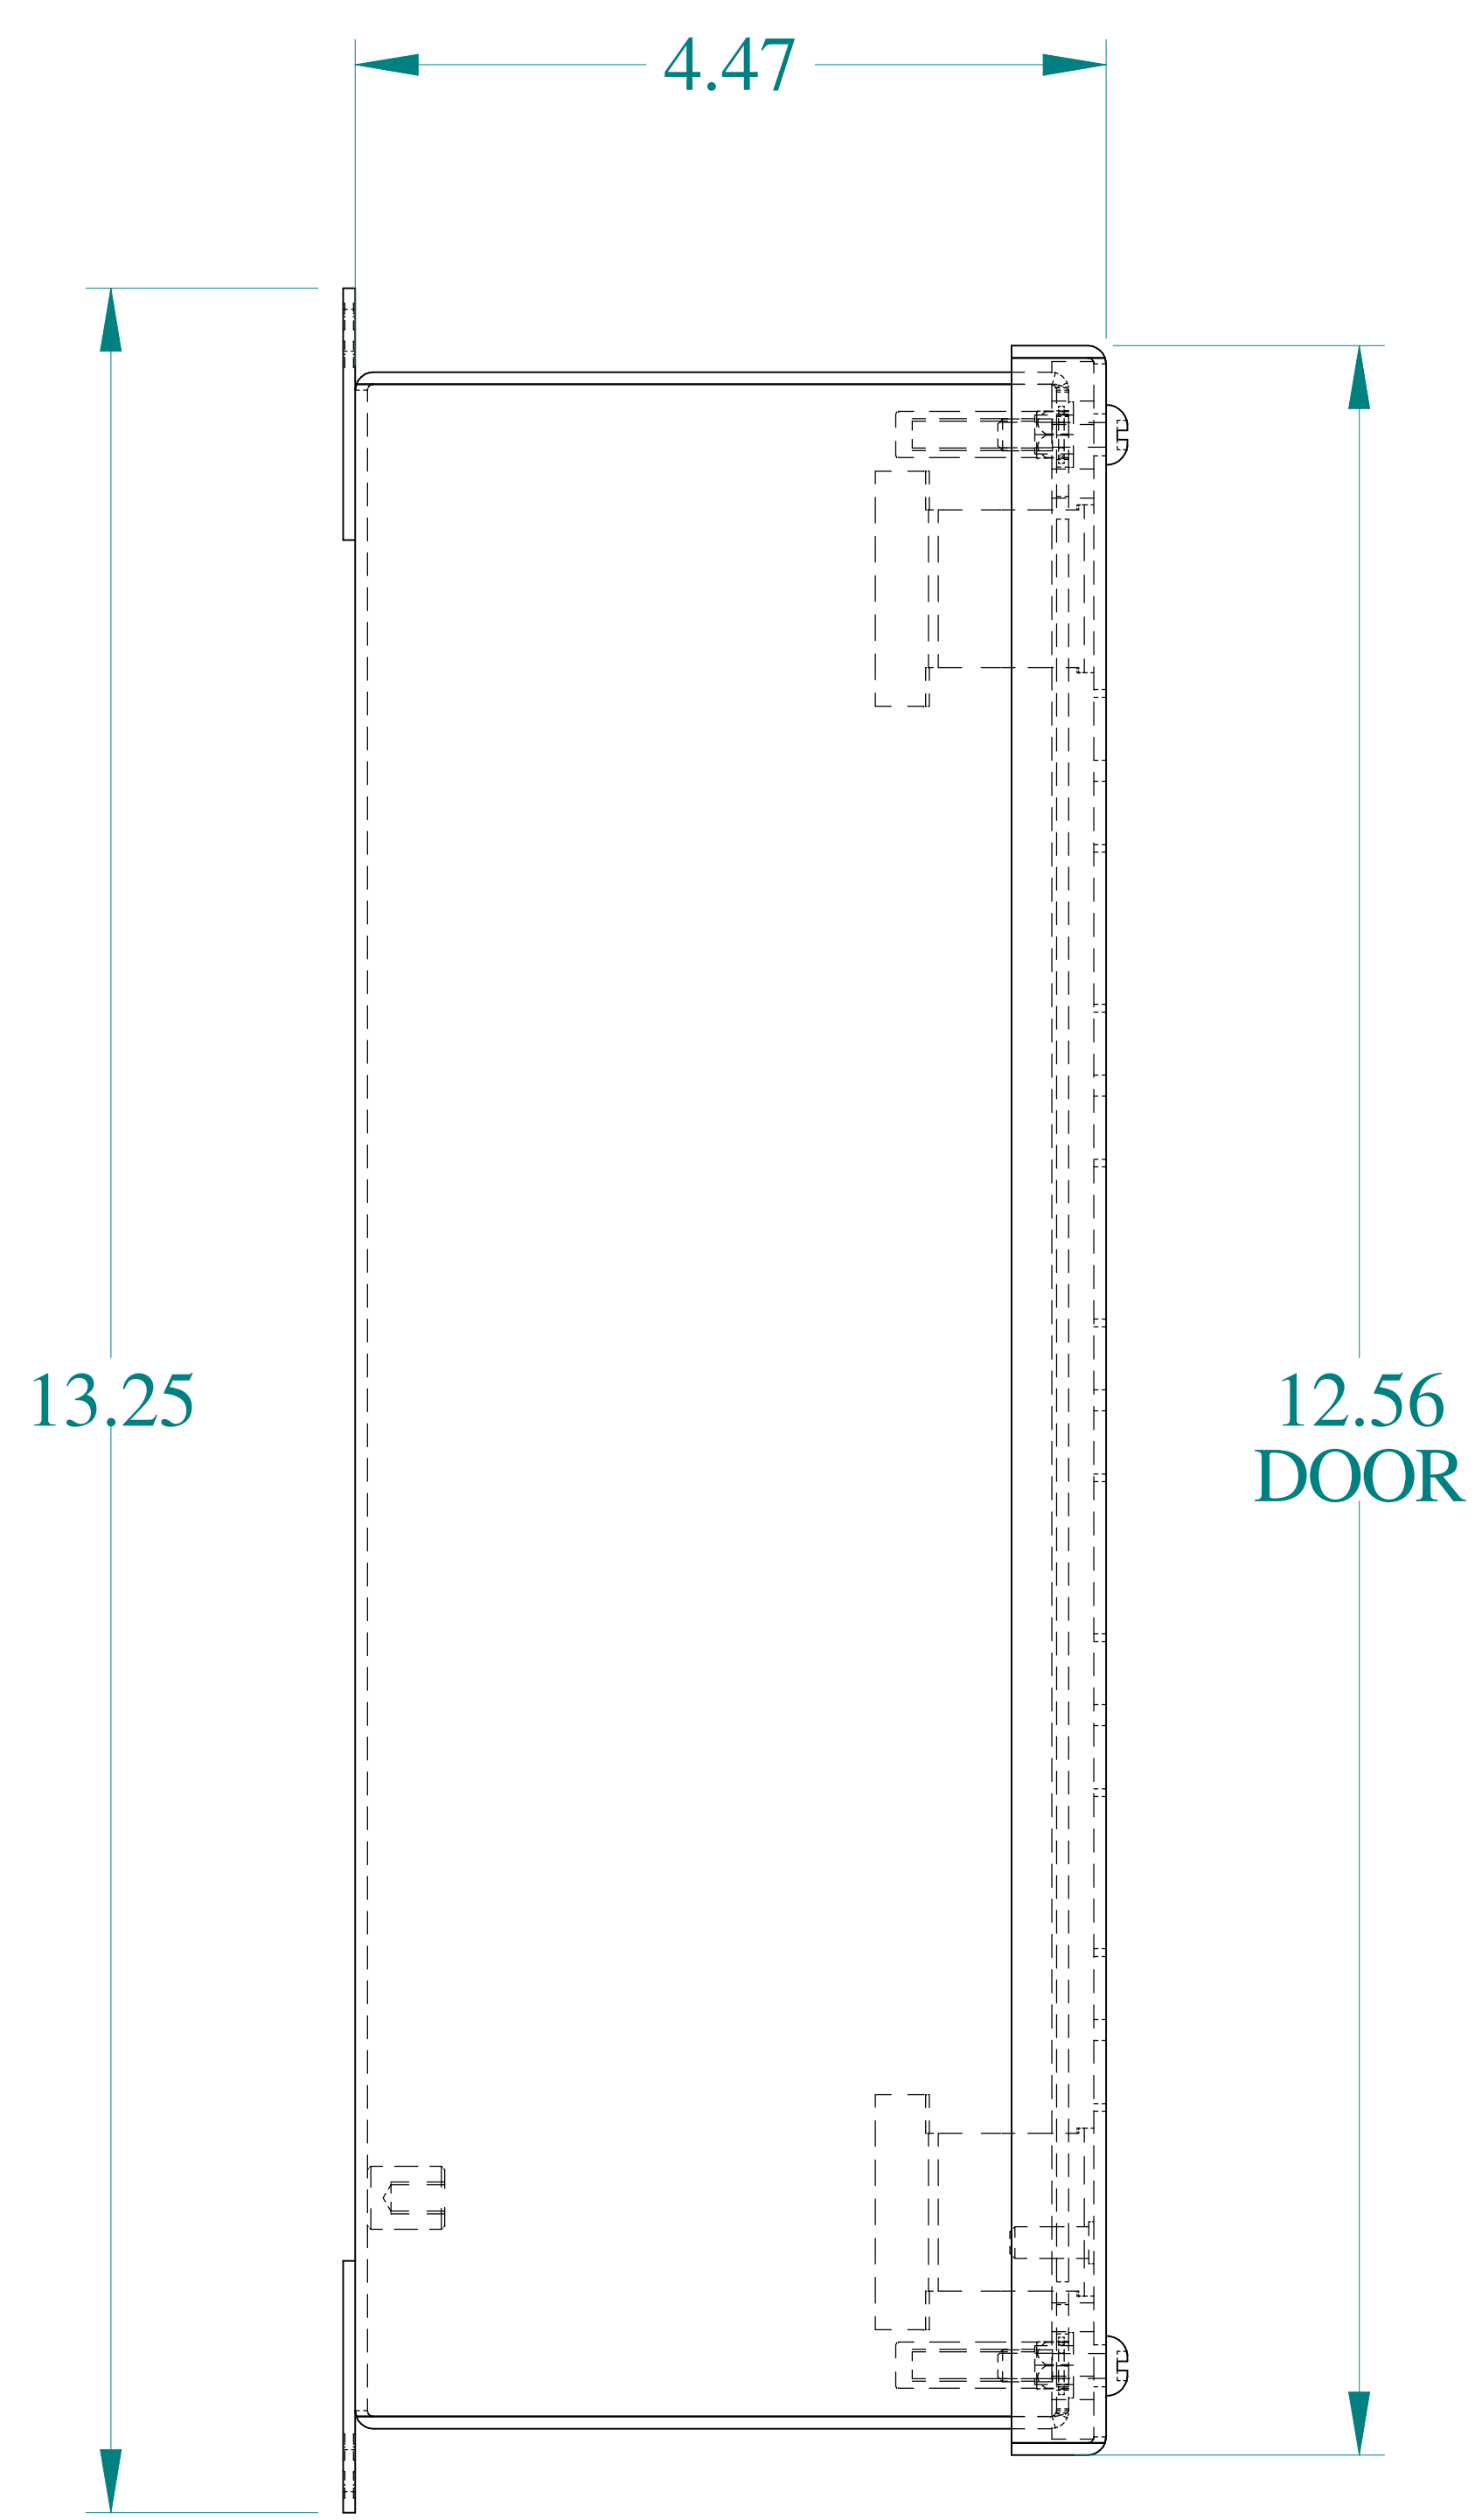

TOP VIEW

DETAIL Z
TYP

ISOMETRIC VIEWS

SIDE VIEW

FRONT VIEW

SIDE VIEW

BACK VIEW

BOTTOM VIEW

Data subject to change without notice.

Part # : MPB20

Date : Mar. 24, 2019

Link: www.hammg.com/MPB20