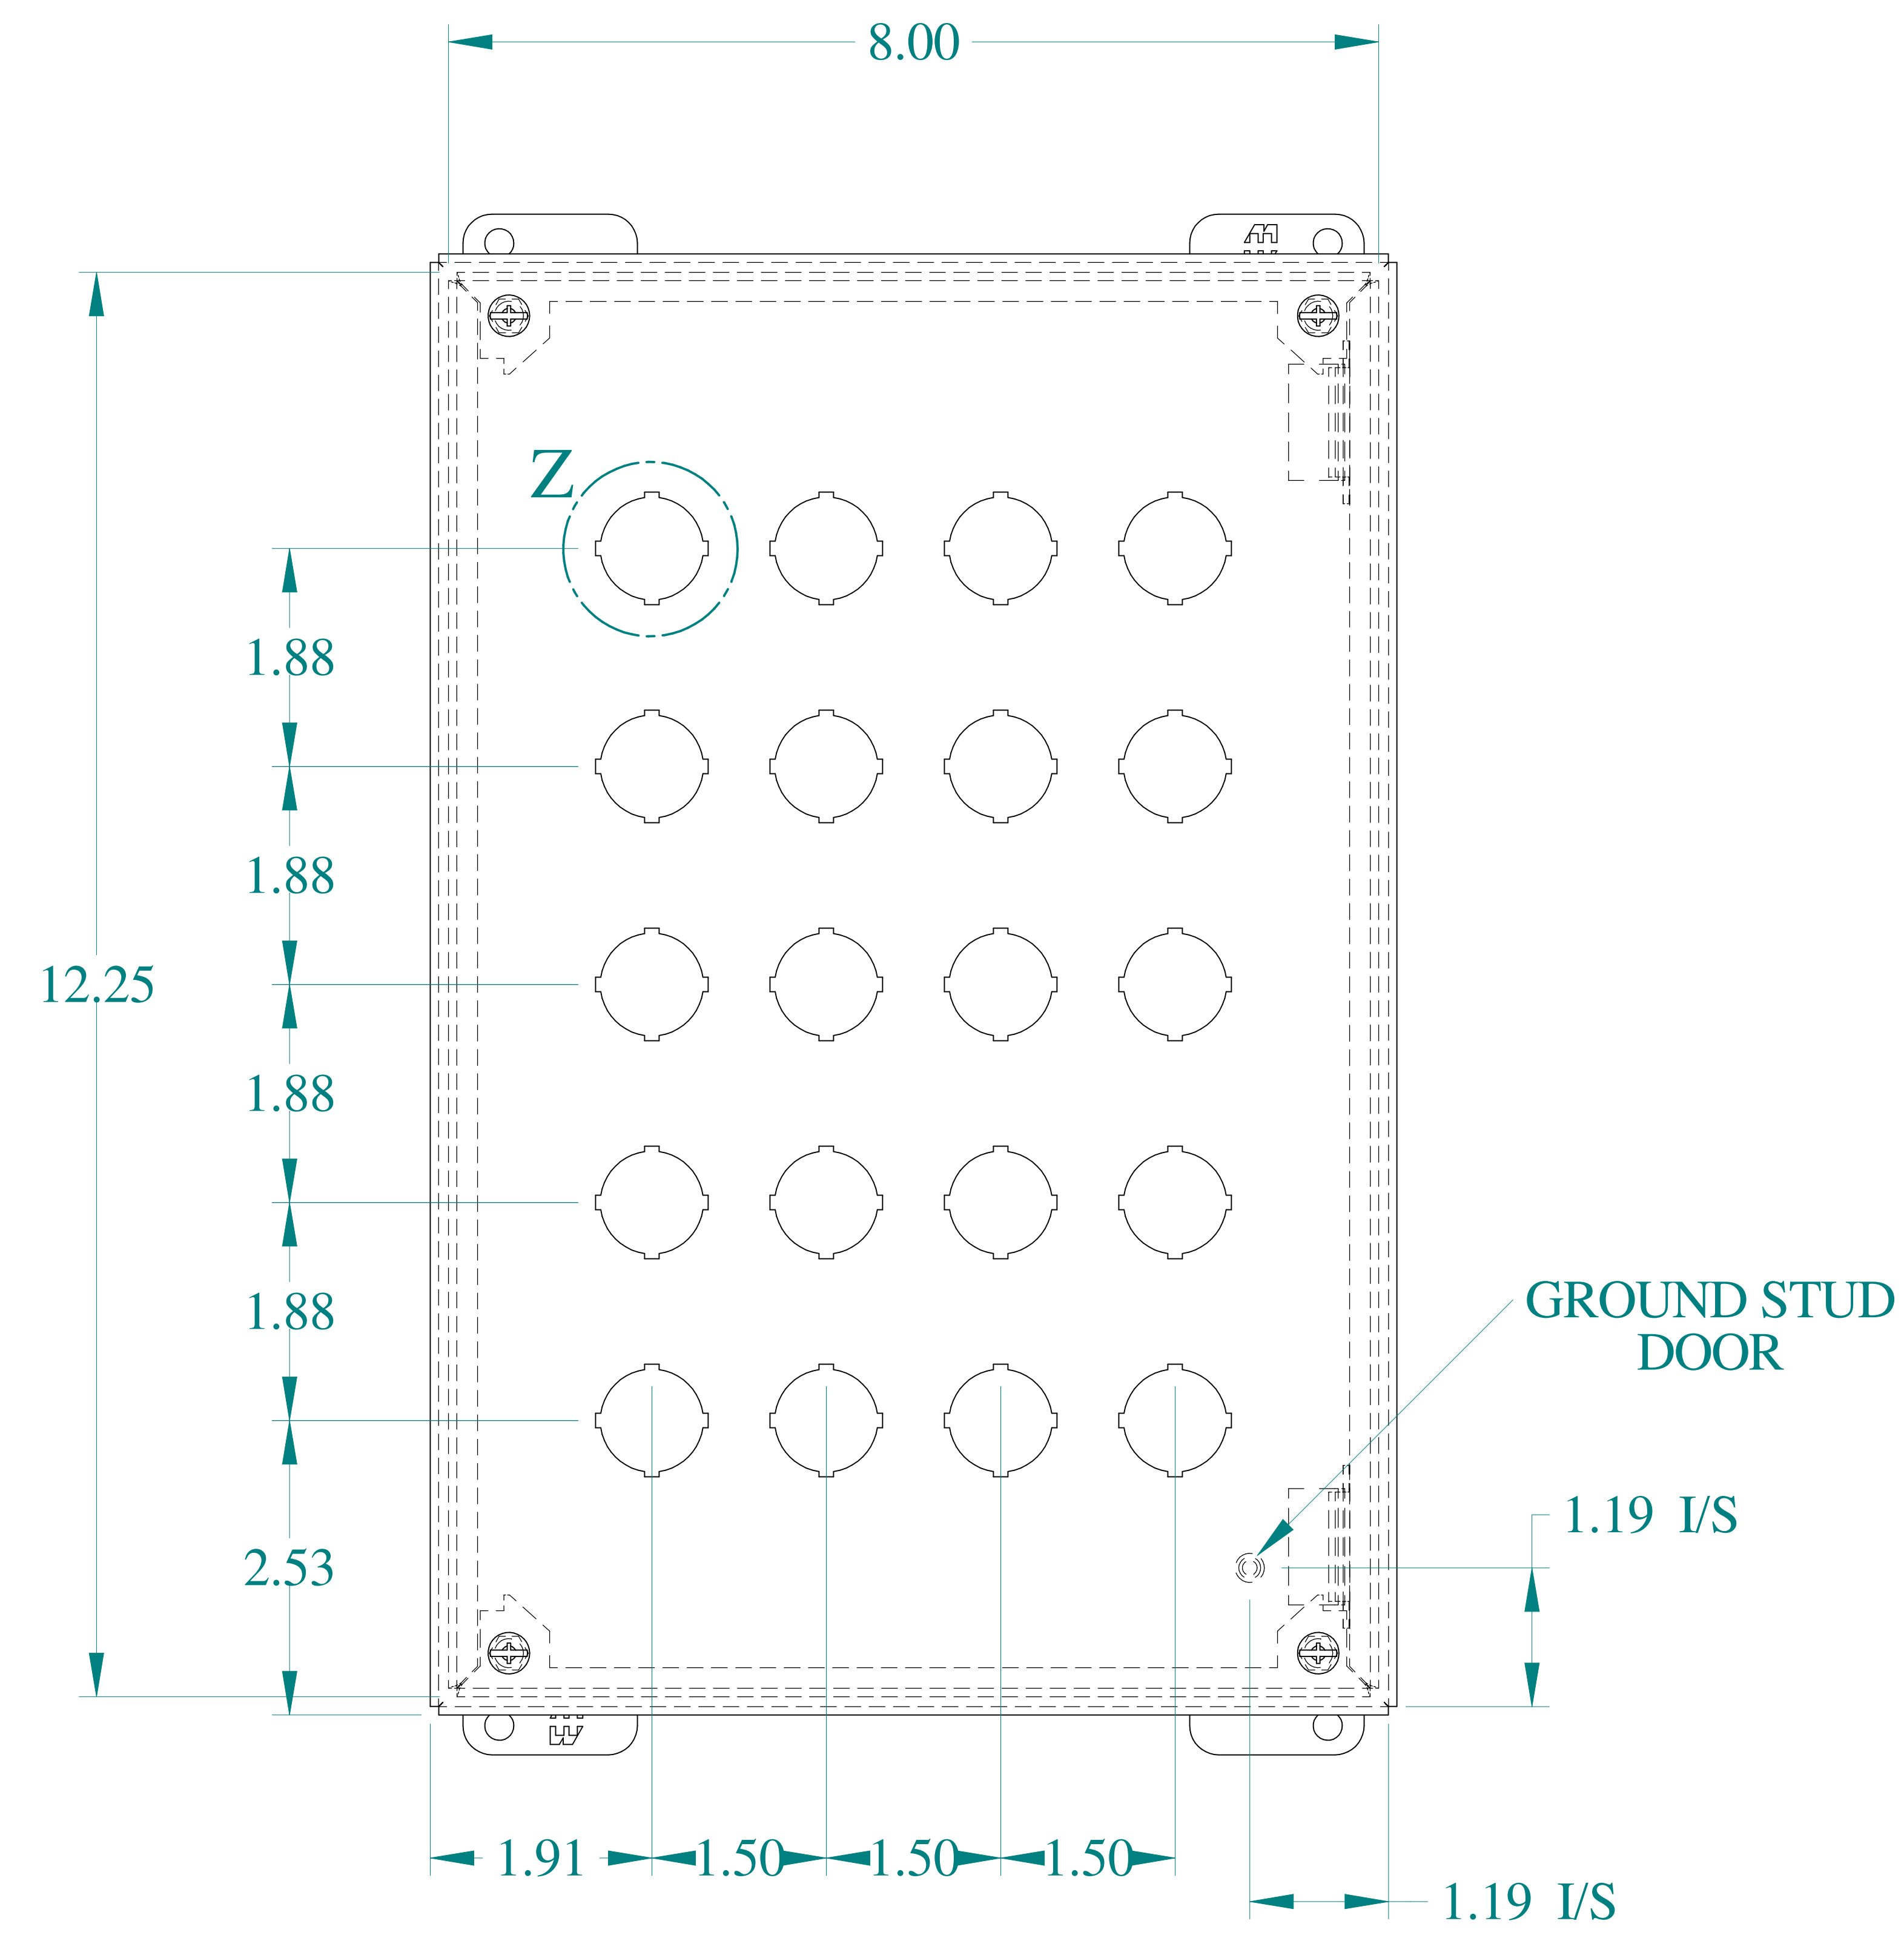

TOP VIEW

DETAIL Z
TYP

ISOMETRIC VIEWS

SIDE VIEW

FRONT VIEW

SIDE VIEW

BACK VIEW

BOTTOM VIEW

Data subject to change without notice.

Part # : MPB20

Date : Mar. 24, 2019

Link: www.hammg.com/MPB20