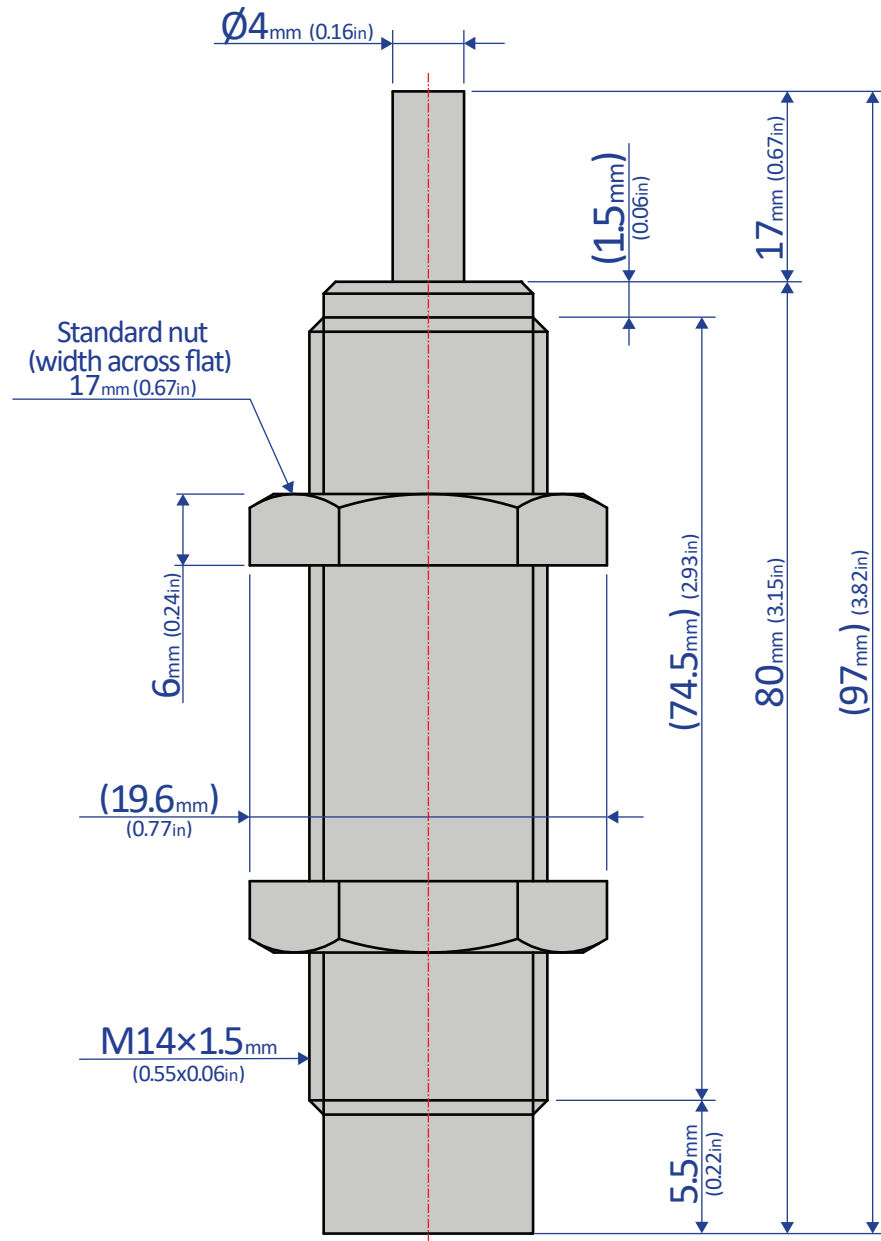

FK-1417M-S

SHOCK ABSORBER - FIXED

Bansbach
easylift®

50 West Drive • Melbourne, Florida 32904
(321) 253-1999 • www.easylift.com • www.damper.net