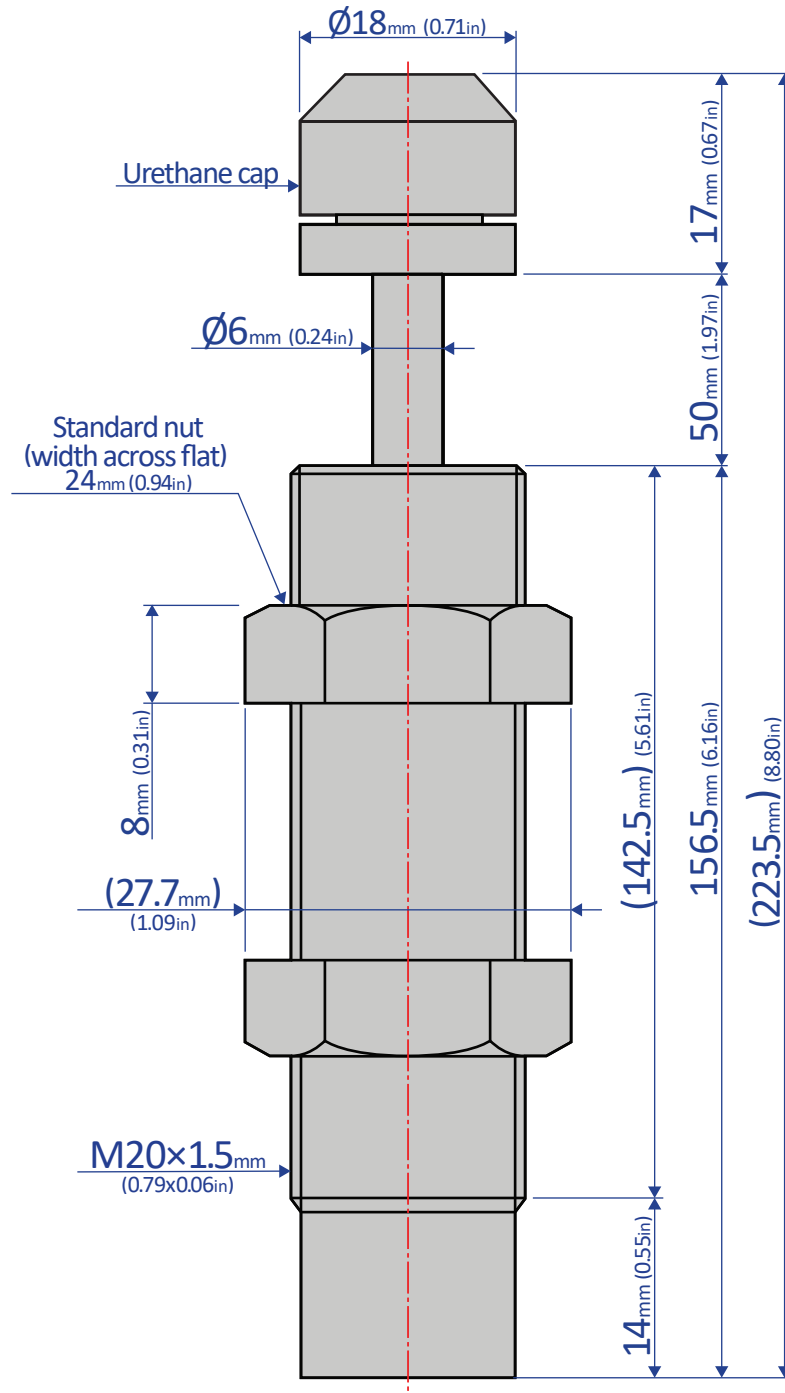

FK-2050L-R

SHOCK ABSORBER - FIXED

Bansbach
easylift[®]

50 West Drive • Melbourne, Florida 32904
(321) 253-1999 • www.easylift.com • www.damper.net