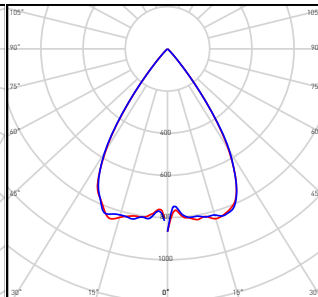

F13702_BARBARA-WW-PF

cd/km
C190 - C180 C190 - C270