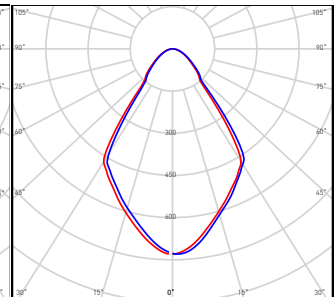

F13703_BARBARA-XW-PF

cd/km
C190 - C180 C190 - C270

ORDER CODES AND DETAILED PRODUCT SPECIFICATIONS:

visit www.ledil.com/barbarafamily