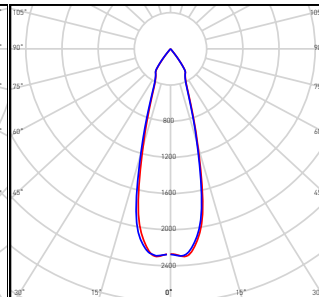

F13701_BARBARA-W-PF

cd/km
C190 - C180 C190 - C270