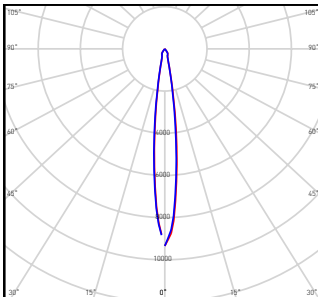

F13701_BARBARA-W-PF

F13700_BARBARA-S-PF

cd/km
C190 - C180 C190 - C270