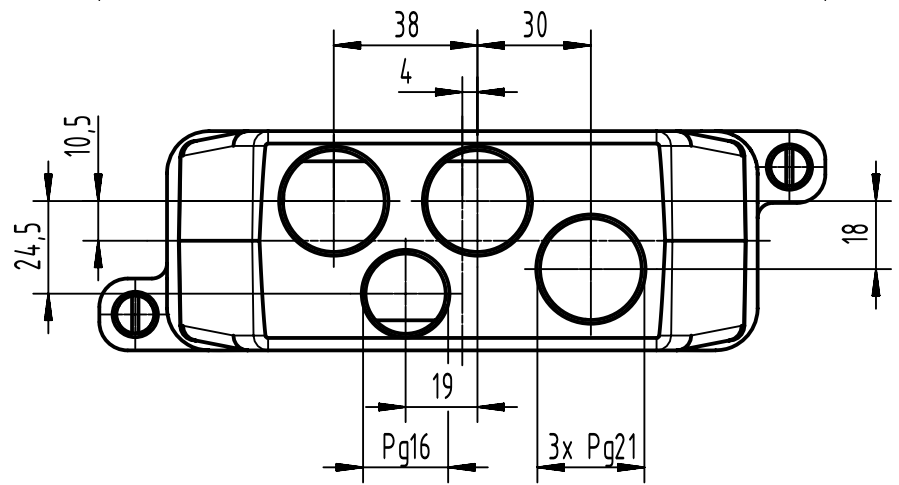

1 2 3 4 5 6

A

B

C

D

X (2:1)

	All Dimensions in mm Original Size DIN A4		Scale 1:2	Free size tol.		Ref.
						Sub.
	All rights reserved		Created by SPRENB	Inspected by GERB	Standardisation 302077	Date 2021-05-18
	Department EL PD					State Final Release
HARTING			Title Han 24 HPR Hood Top Entry 4xPG 21/16 scr			Doc-Key / ECM-Nr. 100201932/UGD/004/C 500000190688
D-32339 Espelkamp			Type TB	Number 09 40 024 0472		
						Rev. C
						Page 1/1