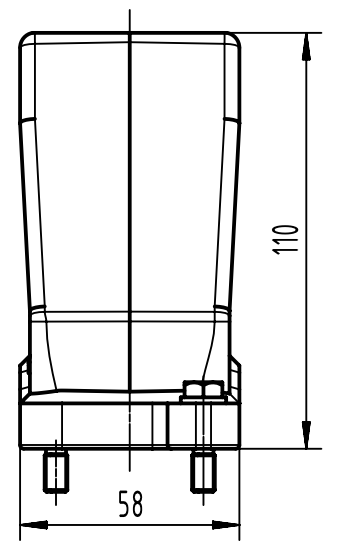

1 2 3 4 5 6

A

B

C

D

X (2:1)

	All Dimensions in mm Original Size DIN A4		Scale 1:2	Free size tol.		Ref.
						Sub.
	All rights reserved		Created by SPRENB	Inspected by GERB	Standardisation 302077	Date 2021-05-18
	Department EL PD					State Final Release
HARTING			Title Han 24 HPR Hood Top Entry 4xPG 21/16 scr			Doc-Key / ECM-Nr. 100201932/UGD/004/C 500000190688
D-32339 Espelkamp			Type TB	Number 09 40 024 0472		
						Rev. C
						Page 1/1