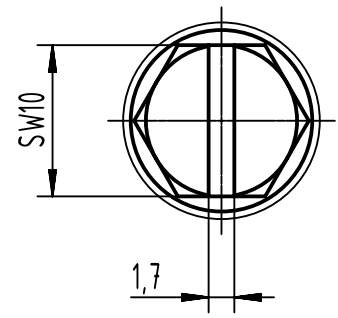

1 2 3 4 5 6

A

B

C

D

X (2:1)

	All Dimensions in mm Original Size DIN A4		Scale 1:2	Free size tol.		Ref.
						Sub.
	All rights reserved		Created by SPRENB	Inspected by GERB	Standardisation 302077	Date 2021-05-18
	Department EL PD					State Final Release
HARTING			Title Han 24 HPR Hood Top Entry 4xPG 21/16 scr			Doc-Key / ECM-Nr. 100201932/UGD/004/C 500000190688
D-32339 Espelkamp			Type TB	Number 09 40 024 0472		
						Rev. C
						Page 1/1