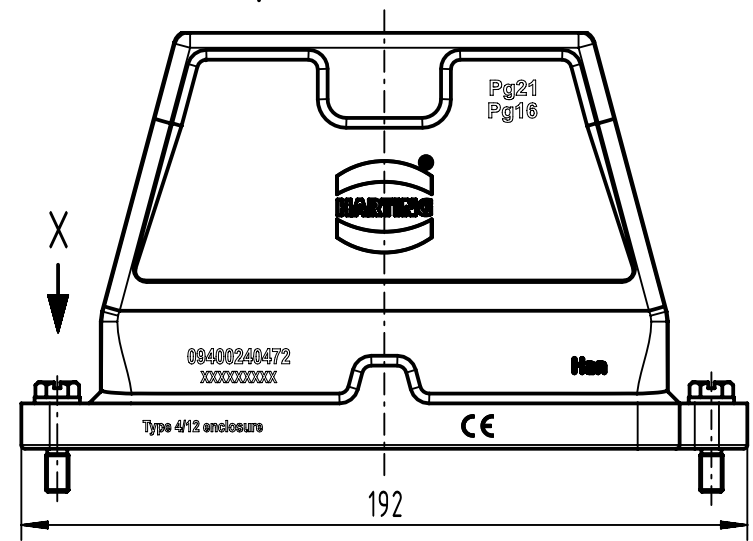

1 2 3 4 5 6

A

B

C

D

X (2:1)

	All Dimensions in mm Original Size DIN A4		Scale 1:2	Free size tol.		Ref.
						Sub.
	All rights reserved		Created by SPRENB	Inspected by GERB	Standardisation 302077	Date 2021-05-18
	Department EL PD					State Final Release
HARTING			Title Han 24 HPR Hood Top Entry 4xPG 21/16 scr			Doc-Key / ECM-Nr. 100201932/UGD/004/C 500000190688
D-32339 Espelkamp			Type TB	Number 09 40 024 0472		
						Rev. C
						Page 1/1