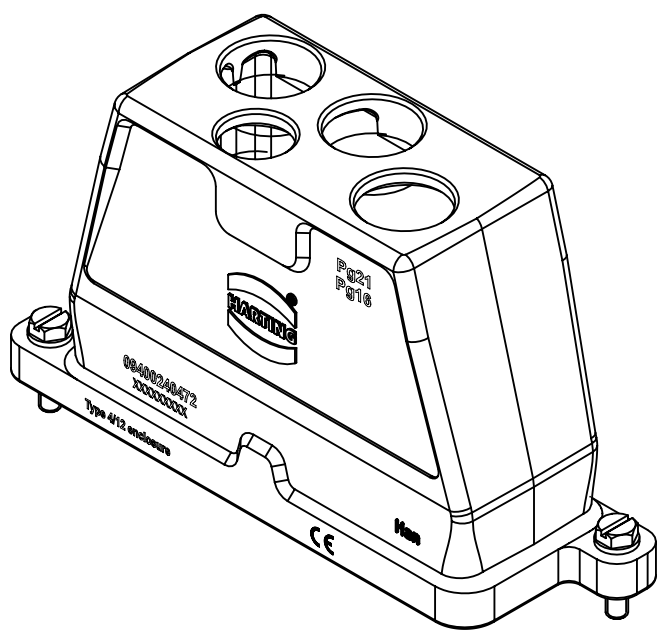

1 2 3 4 5 6

A

B

C

D

X (2:1)

	All Dimensions in mm Original Size DIN A4		Scale 1:2	Free size tol.		Ref.
						Sub.
	All rights reserved		Created by SPRENB	Inspected by GERB	Standardisation 302077	Date 2021-05-18
	Department EL PD					State Final Release
HARTING			Title Han 24 HPR Hood Top Entry 4xPG 21/16 scr			Doc-Key / ECM-Nr. 100201932/UGD/004/C 500000190688
D-32339 Espelkamp			Type TB	Number 09 40 024 0472		
						Rev. C
						Page 1/1