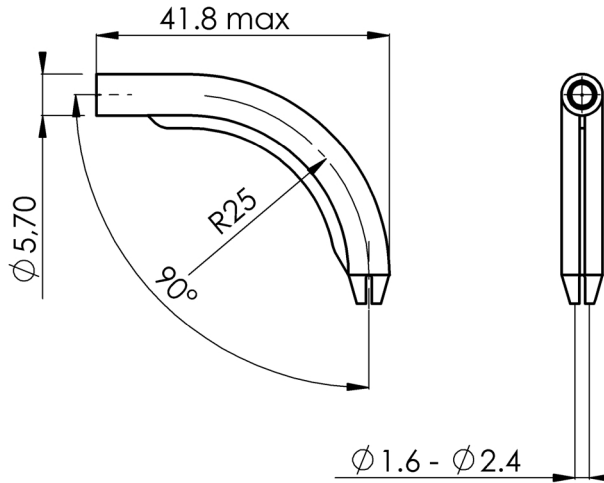

Title : LC short curved boot 90°, pack 100

Series
LC

Issue
26 Nov. 04

Page
1/2

Dimensions : mm [inches]

Short and long boot

Yellow boot not supplied

Only short boot

GENERAL

- Compatible with LC connectors
- Suitable for use with cable size Ø 1.6 to 2.4 mm
- Flammability = UL94 V0
- Colour : **Grey**
- Packaging : 100

CREATION						RADIALL [®] 101, rue P. Hoffmann 93116 ROSNY/BOIS FRANCE Tel : (33) 0149353535 Fax : (33) 0148546363
N°:						
PEN/EP: 02 05						
Name: LV	26 Nov. 04	Duplex rmk added	LV			
Date: 26 July 04	15 Nov. 04	Color added	LV			
Appr.:	Issue	Revisions	Name	Appr.		

□ LC duplex assembly remark when both short and long boots are used :

Case n°1 :

Same boot on the same fiber,

Same fiber from side A to side B,

The cable length is different (11 mm / connector)

Case n°2 :

Different boot on the same fiber,

Same fiber from side A to side A