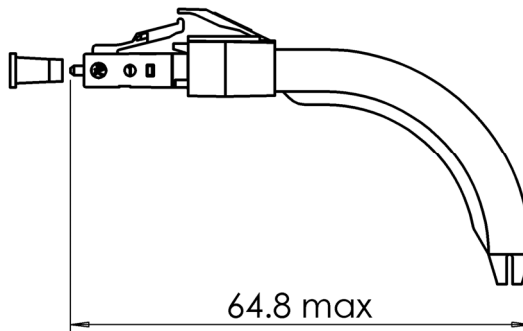

Title : LC short curved boot 90°, pack 100

Series
LC

Issue
26 Nov. 04

Page
1/2

Dimensions : mm [inches]

Short and long boot

Yellow boot not supplied

Only short boot

GENERAL

- Compatible with LC connectors
- Suitable for use with cable size Ø 1.6 to 2.4 mm
- Flammability = UL94 V0
- Colour : **Grey**
- Packaging : 100

CREATION						RADIALL [®] 101, rue P. Hoffmann 93116 ROSNY/BOIS FRANCE Tel : (33) 0149353535 Fax : (33) 0148546363
N°:						
PEN/EP: 02 05						
Name: LV	26 Nov. 04	Duplex rmk added	LV			
Date: 26 July 04	15 Nov. 04	Color added	LV			
Appr.:	Issue	Revisions	Name	Appr.		

□ LC duplex assembly remark when both short and long boots are used :

Case n°1 :

Same boot on the same fiber,

Same fiber from side A to side B,

The cable length is different (11 mm / connector)

Case n°2 :

Different boot on the same fiber,

Same fiber from side A to side A