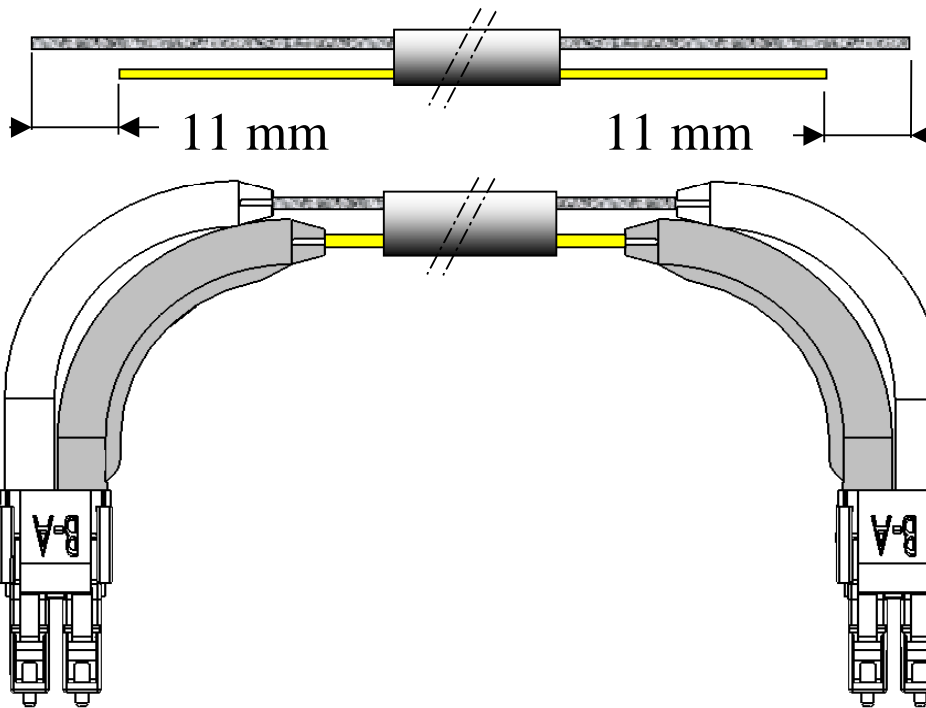

GENERAL

- Compatible with LC connectors
- Suitable for use with cable size Ø 1.6 to 2.4 mm
- Flammability = UL94 V0
- Colour : **Grey**
- Packaging : 100

CREATION						RADIALL [®] 101, rue P. Hoffmann 93116 ROSNY/BOIS FRANCE Tel : (33) 0149353535 Fax : (33) 0148546363
N°:						
PEN/EP: 02 05						
Name: LV	26 Nov. 04	Duplex rmk added	LV			
Date: 26 July 04	15 Nov. 04	Color added	LV			
Appr.:	Issue	Revisions	Name	Appr.		

□ LC duplex assembly remark when both short and long boots are used :

Case n°1 :

Same boot on the same fiber,

Same fiber from side A to side B,

The cable length is different (11 mm / connector)

Case n°2 :

Different boot on the same fiber,

Same fiber from side A to side A