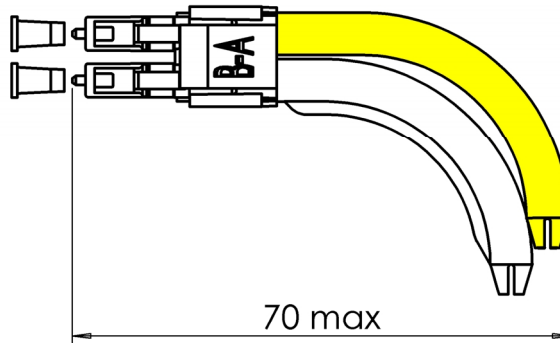

Title : LC short curved boot 90°, pack 100

Series
LC

Issue
26 Nov. 04

Page
1/2

Dimensions : mm [inches]

Short and long boot

Yellow boot not supplied

Only short boot

GENERAL

- Compatible with LC connectors
- Suitable for use with cable size Ø 1.6 to 2.4 mm
- Flammability = UL94 V0
- Colour : **Grey**
- Packaging : 100

CREATION						RADIALL [®] 101, rue P. Hoffmann 93116 ROSNY/BOIS FRANCE Tel : (33) 0149353535 Fax : (33) 0148546363
N°:						
PEN/EP: 02 05						
Name: LV	26 Nov. 04	Duplex rmk added	LV			
Date: 26 July 04	15 Nov. 04	Color added	LV			
Appr.:	Issue	Revisions	Name	Appr.		

□ LC duplex assembly remark when both short and long boots are used :

Case n°1 :

Same boot on the same fiber,

Same fiber from side A to side B,

The cable length is different (11 mm / connector)

Case n°2 :

Different boot on the same fiber,

Same fiber from side A to side A