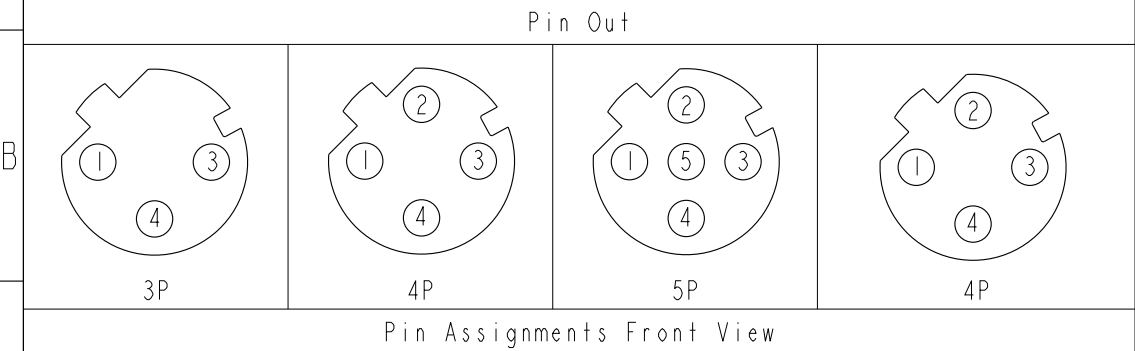

ALTW
CONFIDENTIAL
 2016-10-14
R&D DEPT.

- Notes:
- * \varnothing Important Dimension.
 - $\triangle B$ * Waterproof Rate: IP68, IP69K.
 - * Connector: PU+GF, Black.
 - * Female Pin: Copper Alloy, Gold Plated.
 - * Screw Nut: Nylon, Black.
 - * Outer Mold: PU, Black.
 - $\triangle B$ * Cable: (A) UL2517, PVC Jacket, Yellow.
 (B) UL20549, PUR Jacket, Black.
 (D) UL2517, PVC Jacket, Black.
 (E) CAT5E, PU Jacket, Black.
 - $\triangle B$ * Rated Voltage: 3 & 4Pin 250V dc. or ac.
 5Pin 60V dc. or ac.
 - * Rated Current: 4A
 - * Operating Temperature: -25~+85°C
 - * Cable Length Tolerance: 01M:±40mm
 02M~05M:±60mm
 06M~10M:±100mm
 11M~30M:±200mm
 31M~99M:±500mm

UNIT: mm TOLERANCE ±0.5mm

TITLE M12 D Type Female Conn.			
SCALE 3:2	SIZE A4	SHEET 1 OF 2	
REV. B	WC-REV. A.2	\varnothing : Inspection item	

Amphenol LTW
 安費諾亮泰企業股份有限公司

ITEM NO	DRAWN BY Yulong_wang	DATE 2016-10-14
DWG NO MSDP-XXBFFM-SL8XXX	CHECKED BY Jinhai	DATE 2016-10-14
CUSTOMER ALTW	APPROVED BY Jerry	DATE 2016-10-14

Twist 對線
Twist 對線

UNIT: mm		TITLE
TOLERANCE	±0.5mm	M12 D Type Female Conn.
SCALE	3:2	SIZE A4
REV.	B	SHEET 2 OF 2
WC-REV.	A.2	QC: Inspection item

Amphenol LTW
安費諾亮泰企業股份有限公司

ITEM NO	DRAWN BY	DATE
DWG NO	CHECKED BY	DATE
CUSTOMER	APPROVED BY	DATE
ALTW	Yulong_wang	2016-10-14
	Jinhai	2016-10-14
	Jerry	2016-10-14