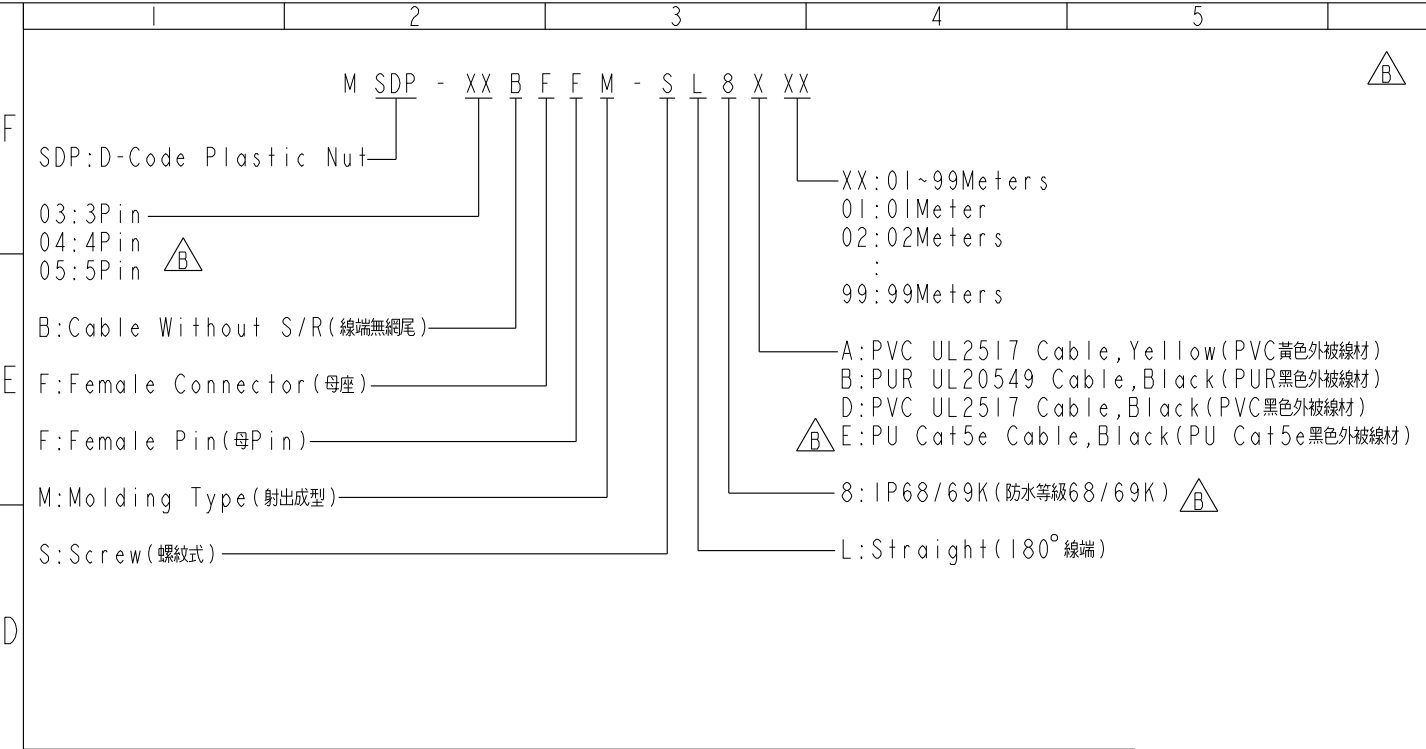

THIS DOCUMENT IS SUBJECT TO CHANGE WITHOUT NOTICE. IT IS CONFIDENTIAL AND A PROPERTY OF Amphenol LTW. DISCLOSURE TO THIRD PARTY HAS TO BE AUTHORIZED BY Amphenol LTW.

4P	PU	6.2	22	MSDP-04BFFM-SL8EXX
5P	PVC	5.1		MSDP-05BFFM-SL8DXX
4P		4.8		MSDP-04BFFM-SL8DXX
3P		4.5		MSDP-03BFFM-SL8DXX
5P	PUR	4.4		MSDP-05BFFM-SL8BXX
4P		4.0		MSDP-04BFFM-SL8BXX
3P	PVC	3.8		MSDP-03BFFM-SL8BXX
5P		5.1		MSDP-05BFFM-SL8AXX
4P		4.8		MSDP-04BFFM-SL8AXX
3P	4.5	MSDP-03BFFM-SL8AXX		
Contacts	Cable Jacket	Cable OD	AWG	Item No.

5	--	5	--	5	Gray	灰		
4	Black	4	Black	4	Black	黑	4	Green
3	Blue	3	Blue	3	Blue	藍	2	White/Green
2	--	2	White	2	White	白	3	Orange
1	Brown	1	Brown	1	Brown	棕	1	White/Orange
Pin #	Wire	Pin #	Wire	Pin #	Wire		Pin #	Wire (Cat5e)

Twist 對線
Twist 對線