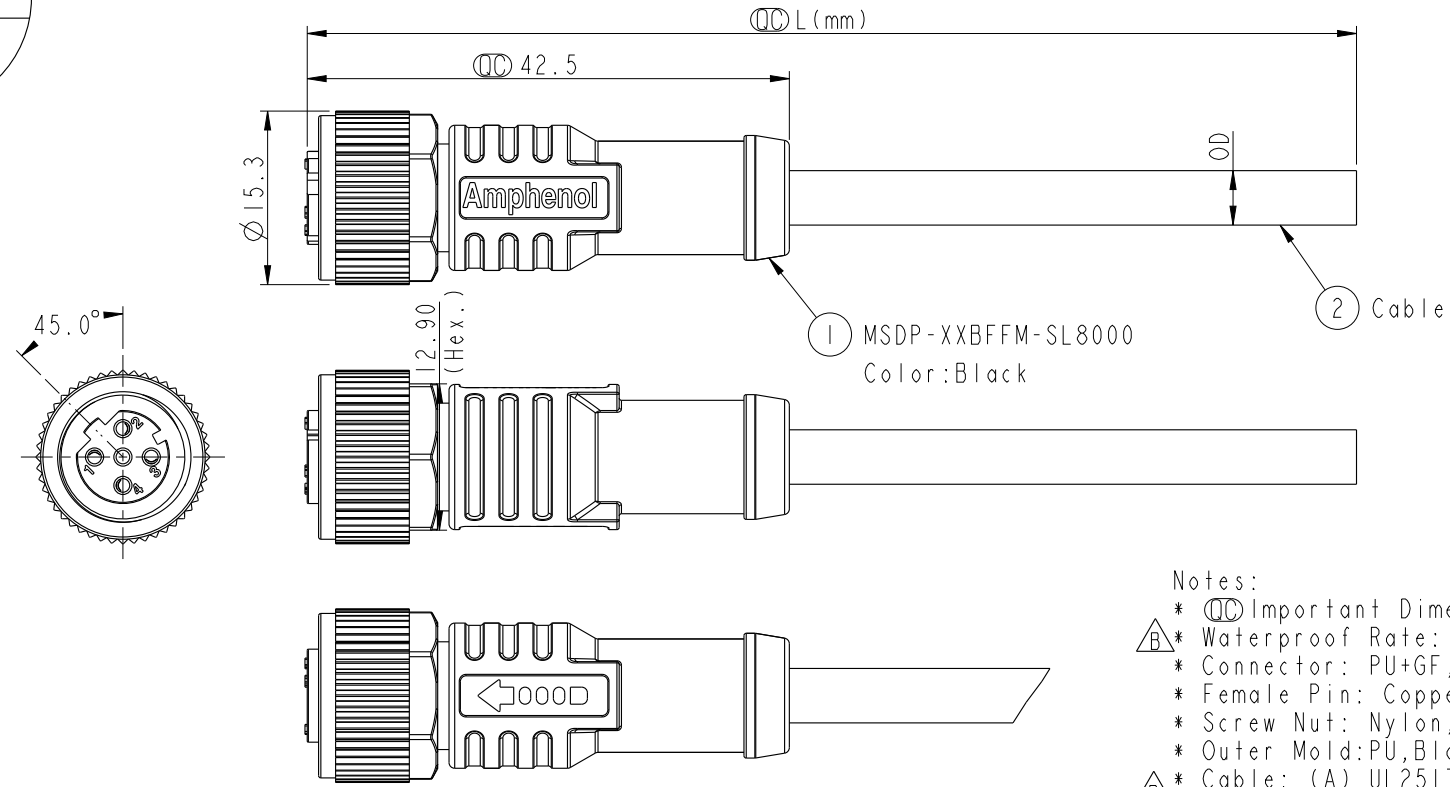

THIS DOCUMENT IS SUBJECT TO CHANGE WITHOUT NOTICE. IT IS CONFIDENTIAL AND A PROPERTY OF Amphenol LTW. DISCLOSURE TO THIRD PARTY HAS TO BE AUTHORIZED BY Amphenol LTW.

REV.	ECN NO.	DATE	SIGN	DESCRIPTION
B	LEN16A0094-096	2016/10/14	Yulong_wang	Add 3, 5Pin, IP69K & Cat5e Cable.

ALTW
CONFIDENTIAL
 2016-10-14
R&D DEPT.

- Notes:
- * \varnothing Important Dimension.
 - $\triangle B$ * Waterproof Rate: IP68, IP69K.
 - * Connector: PU+GF, Black.
 - * Female Pin: Copper Alloy, Gold Plated.
 - * Screw Nut: Nylon, Black.
 - * Outer Mold: PU, Black.
 - $\triangle B$ * Cable: (A) UL2517, PVC Jacket, Yellow.
 (B) UL20549, PUR Jacket, Black.
 (D) UL2517, PVC Jacket, Black.
 (E) CAT5E, PU Jacket, Black.
 - $\triangle B$ * Rated Voltage: 3 & 4Pin 250V dc. or ac.
 5Pin 60V dc. or ac.
 - * Rated Current: 4A
 - * Operating Temperature: -25~+85°C
 - * Cable Length Tolerance: 01M:±40mm
 02M~05M:±60mm
 06M~10M:±100mm
 11M~30M:±200mm
 31M~99M:±500mm

UNIT: mm TOLERANCE ±0.5mm

TITLE M12 D Type Female Conn.			
SCALE 3:2	SIZE A4	SHEET 1 OF 2	
REV. B	WC-REV. A.2	\varnothing : Inspection item	

Amphenol LTW
 安費諾亮泰企業股份有限公司

ITEM NO	DRAWN BY Yulong_wang	DATE 2016-10-14
DWG NO MSDP-XXBFFM-SL8XXX	CHECKED BY Jinhai	DATE 2016-10-14
CUSTOMER ALTW	APPROVED BY Jerry	DATE 2016-10-14

Twist 對線
Twist 對線

UNIT: mm		TITLE
TOLERANCE	±0.5mm	M12 D Type Female Conn.
SCALE	3:2	SIZE A4
REV.	B	SHEET 2 OF 2
WC-REV.	A.2	QC: Inspection item

Amphenol LTW
安費諾亮泰企業股份有限公司

ITEM NO	DRAWN BY	DATE
DWG NO	CHECKED BY	DATE
CUSTOMER	APPROVED BY	DATE
ALTW	Yulong_wang	2016-10-14
	Jinhai	2016-10-14
	Jerry	2016-10-14