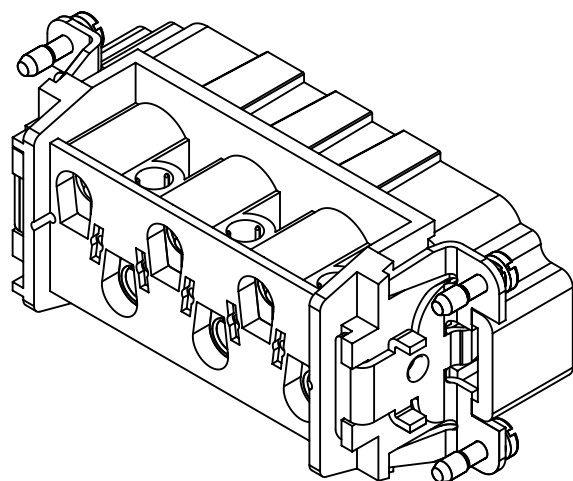

1 2 3 4 5 6

A

B

C

D

	All rights reserved Department EL PD - DE		Created by HOLLERT		Inspected by HERBRECHTSME		Standardisation SCHMIDTM		Date 2014-01-09		State Final Release	
	HARTING Electric GmbH & Co. KG D-32339 Espelkamp		Title Han 6 HSB MALE INSERT SCREW						Doc-Key / ECM-Nr. 100173993/UGD/003/B 500000070075		Rev. B	