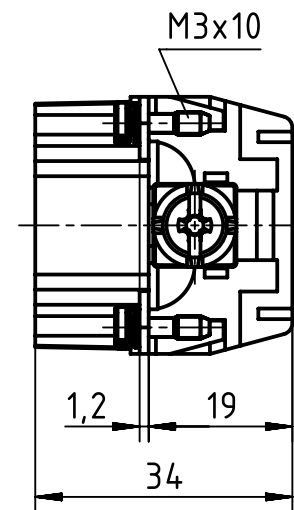

1 2 3 4 5 6

A

B

C

D

	All rights reserved Department EL PD - DE		Created by HOLLERT		Inspected by HERBRECHTSME		Standardisation SCHMIDTM		Date 2014-01-09		State Final Release	
	HARTING Electric GmbH & Co. KG D-32339 Espelkamp		Title Han 6 HSB MALE INSERT SCREW						Doc-Key / ECM-Nr. 100173993/UGD/003/B 500000070075		Rev. B	