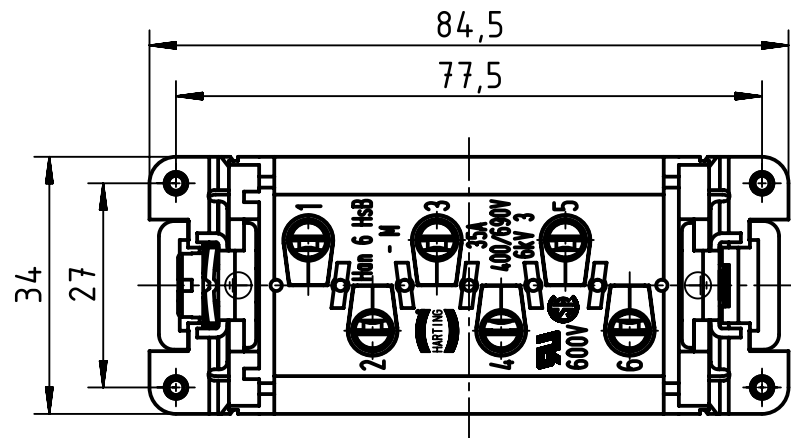

1 2 3 4 5 6

A

B

C

D

	All rights reserved Department EL PD - DE		Created by HOLLERT		Inspected by HERBRECHTSME		Standardisation SCHMIDTM		Date 2014-01-09		State Final Release	
	HARTING Electric GmbH & Co. KG D-32339 Espelkamp		Title Han 6 HSB MALE INSERT SCREW						Doc-Key / ECM-Nr. 100173993/UGD/003/B 500000070075		Rev. B	