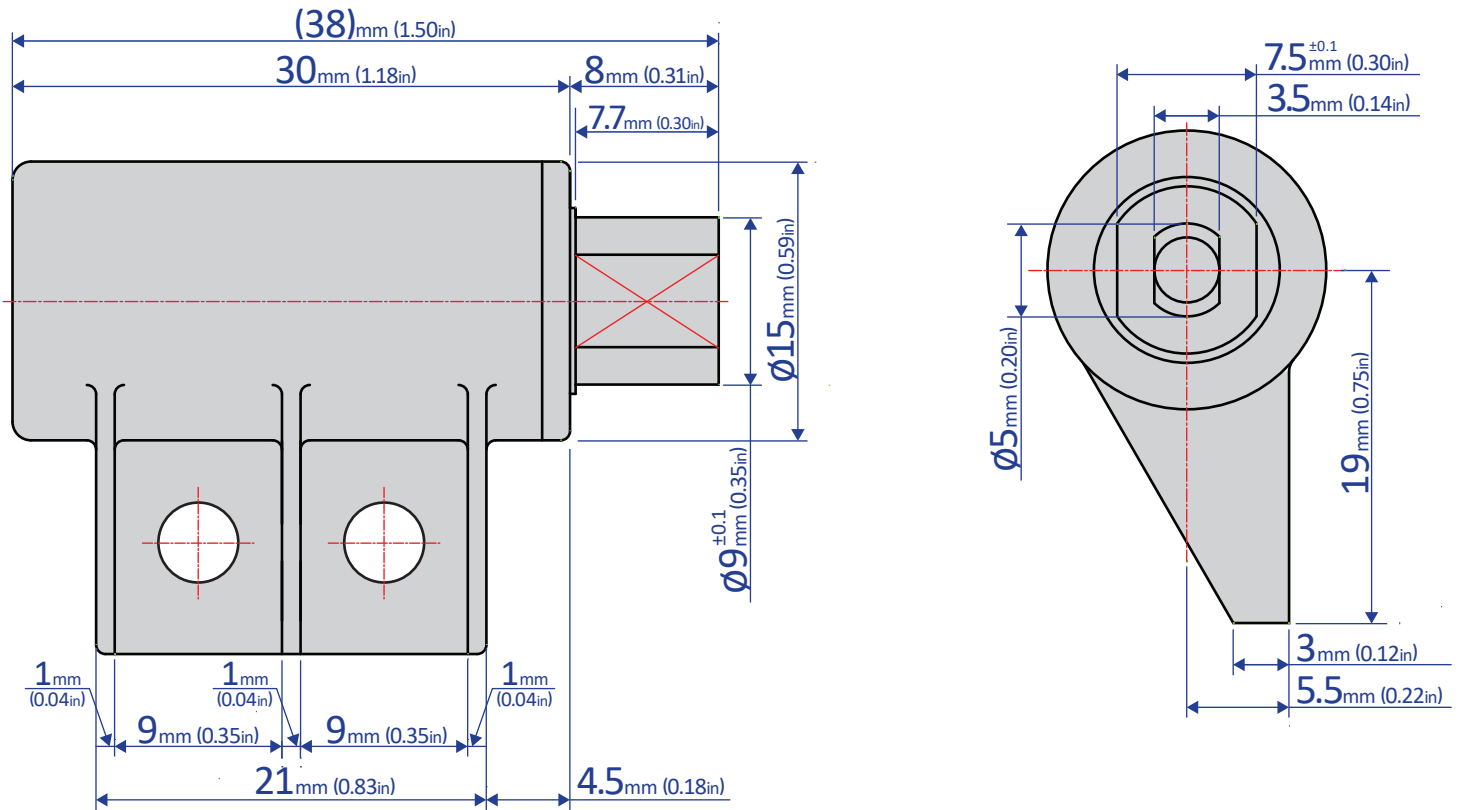

FRT-N1 Series

ROTARY DAMPER

Bansbach
easylift®

50 West Drive • Melbourne, Florida 32904
 (321) 253-1999 • www.easylift.com • www.damper.net