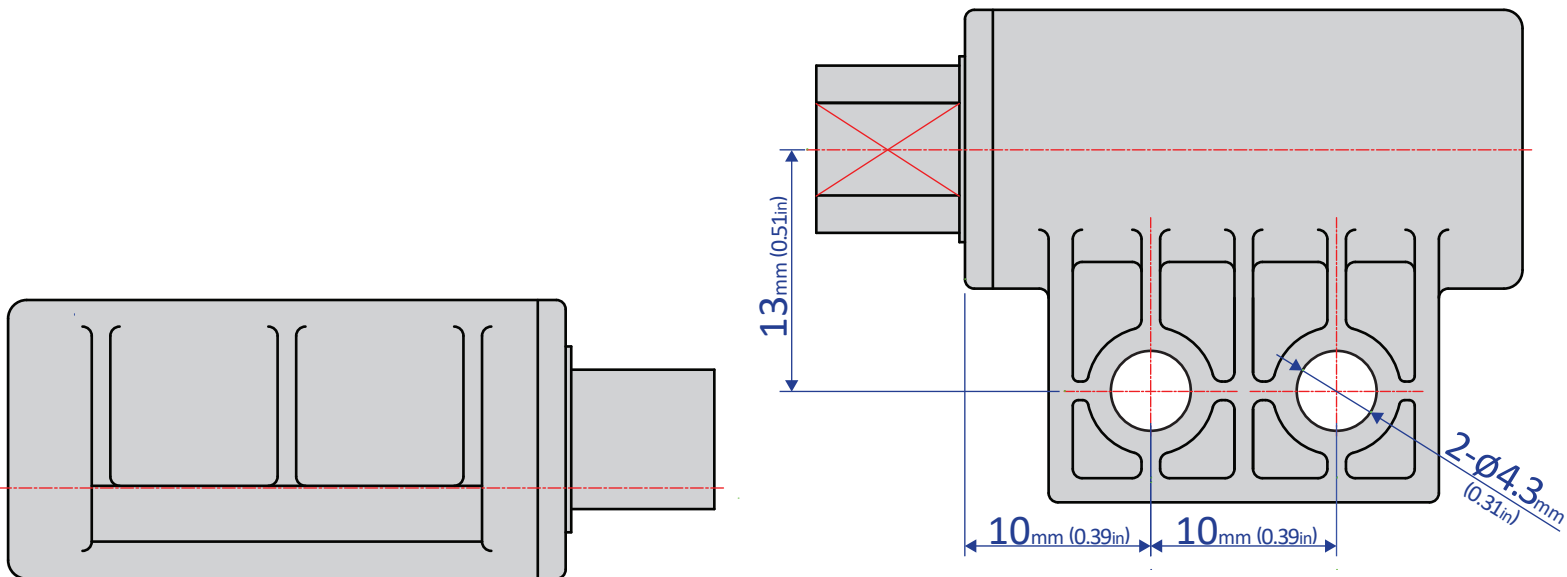

FRT-N1 Series

ROTARY DAMPER

Bansbach
easylift®

50 West Drive • Melbourne, Florida 32904
 (321) 253-1999 • www.easylift.com • www.damper.net