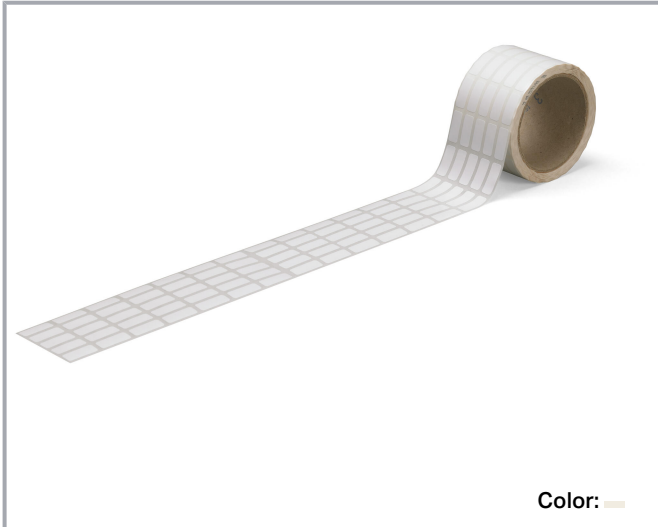

Data sheet | Item number: 210-708

Labels; for TP printers; 9.5 x 25 mm; white

www.wago.com/210-708

Data

Technical data

Marking method	Thermal transfer
Marking	plain
Delivery form	Roll
Delivery form configuration	3,000 labels/reel
Printing device	TP 298+

Physical data

Depth	0.1 mm
Marking surface	9.5 x 25 mm

Mechanical Data

Mounting type	Sticking
---------------	----------

Material Data

Color	white
Material	Polyester

Subject to changes. Please also observe the further product documentation!