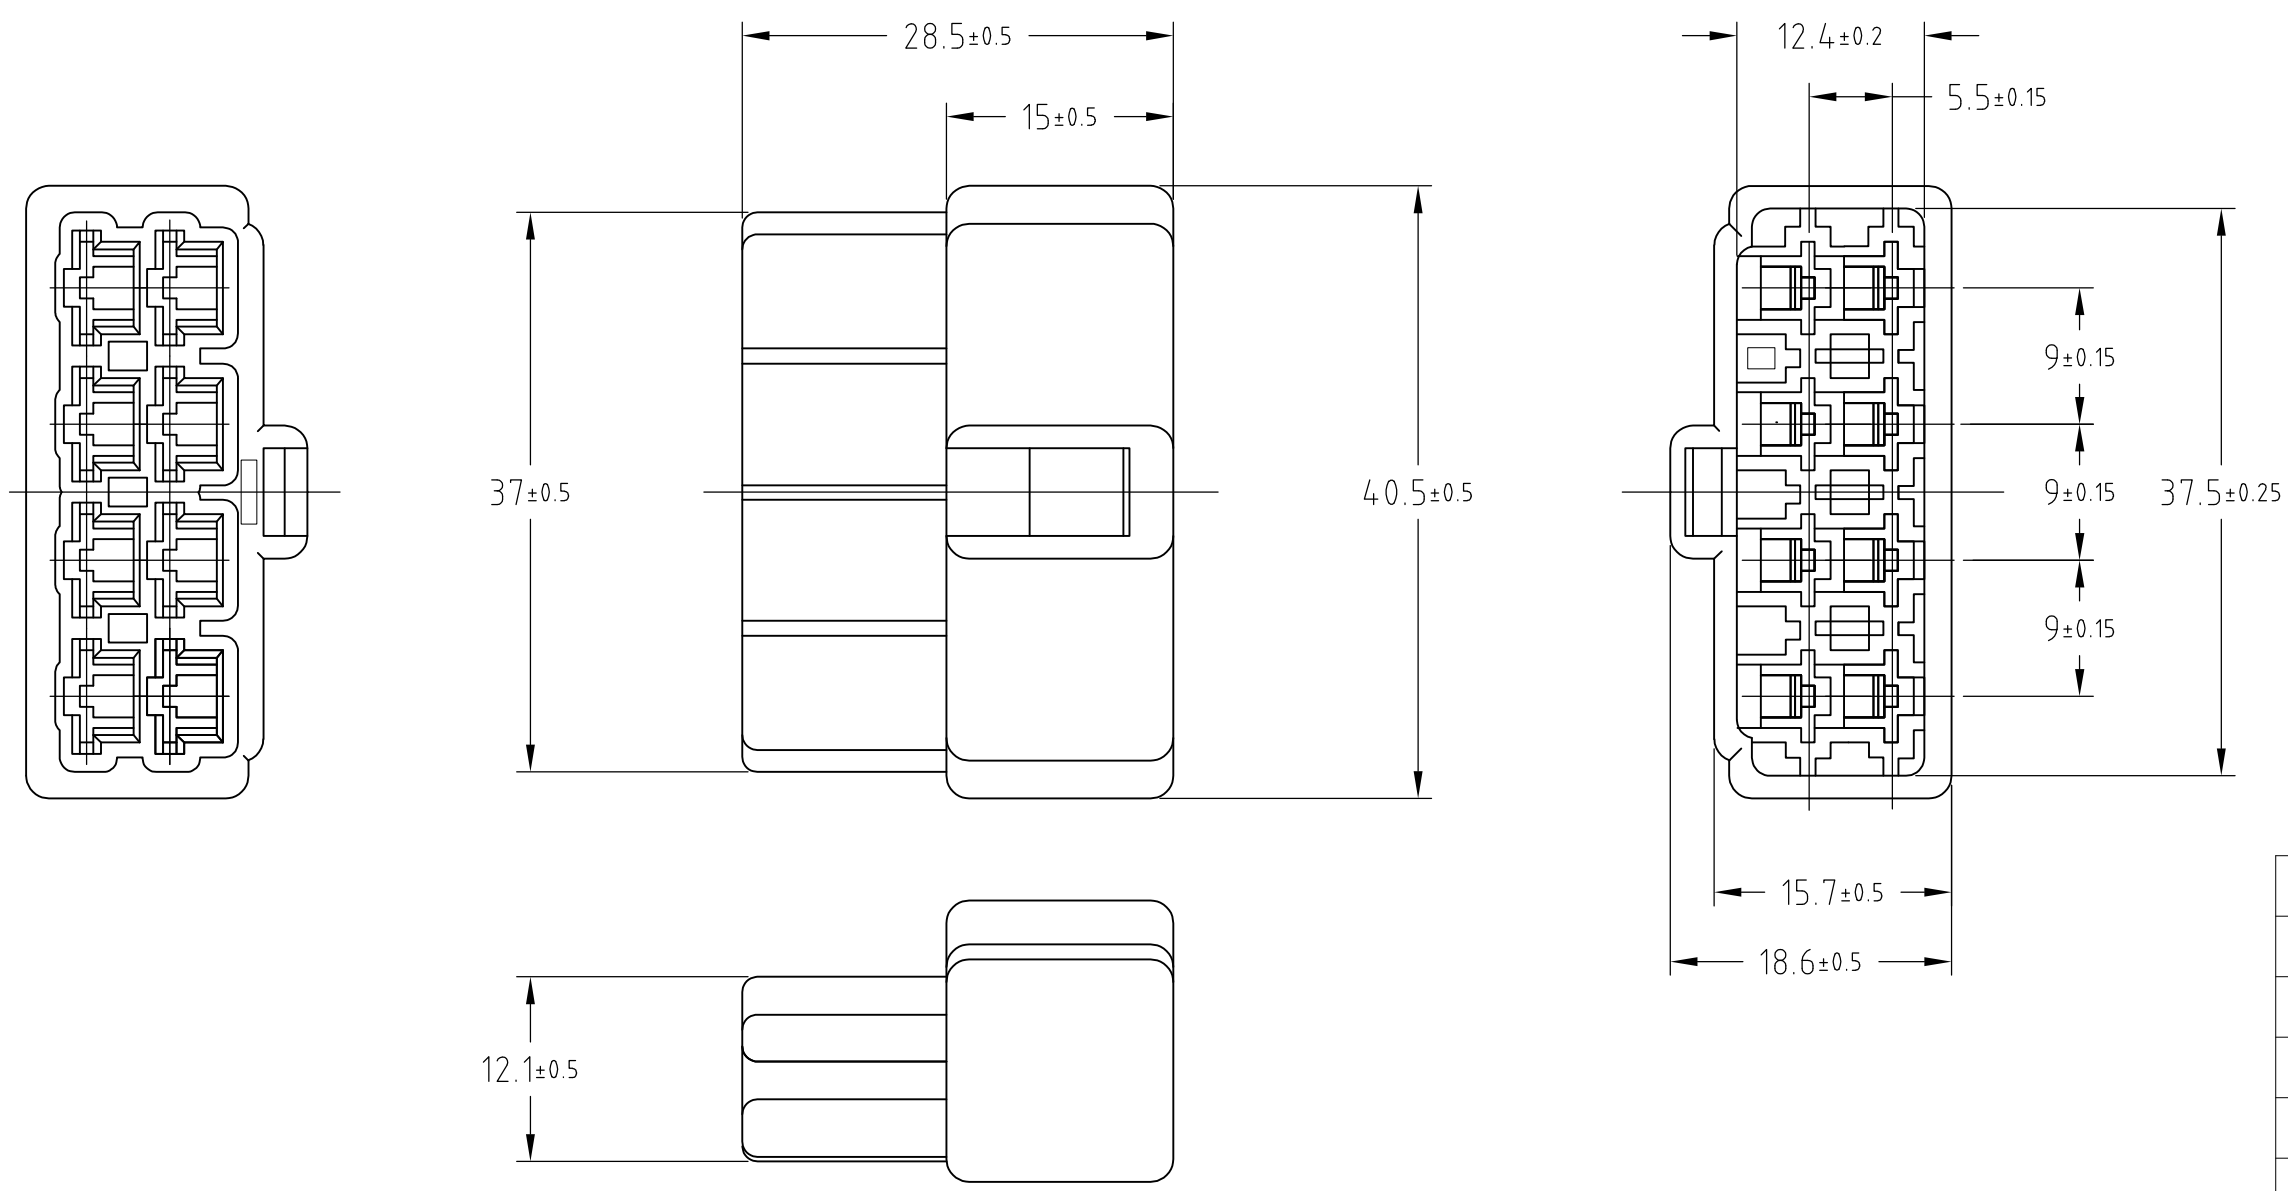

THIS DRAWING IS UNPUBLISHED. RELEASED FOR PUBLICATION
 © COPYRIGHT - By - ALL RIGHTS RESERVED.

REVISIONS 変更				
P	LTR	DESCRIPTION	DATE	APVD
	F1	REVISED PER ECR-16-015261	28OCT2016	RS TD

注記
 1. かん合する相手ハウジングは型番172136
 2. 使用端子は型番170340,170341,170349

NOTES
 1. THE MATING PLUG HOUSING P/N : 172136
 2. APPLIED CONTACT P/N : 170340,170341,170349

LIGHT GRAY	6-172135-6
RED	-9
ORANGE	-8
YELLOW	-7
GRAY	-6
BLUE	-5
GREEN	-4
BROWN	-3
BLACK	-2
NATURAL	172135-1
色調 COLOR	型番 PART NUMBER

THIS DRAWING IS A CONTROLLED DOCUMENT.		DWN J.SATO 15OCT2008	TE Connectivity	
DIMENSIONS: 単位: 耗 mm		CHK S.MANABE 15OCT2008		
TOLERANCES UNLESS OTHERWISE SPECIFIED: 一般公差		APVD S.MANABE 15OCT2008	NAME 名称 250 SERIES HOUSING LANCE CONNECTOR 8POS CAP HOUSING	
0 PLC ± 0.2 1 PLC ± 0.25 2 PLC ± 0.3 3 PLC ± 4 PLC ± ANGLES ± 3°		PRODUCT SPEC 製品規格	SIZE A3	
MATERIAL 材料 6/6 NYLON		APPLICATION SPEC 取付適用規格	CAGE CODE 00779	DRAWING NO 番号 G-172135
FINISH 仕上		WEIGHT	RESTRICTED TO —	
CUSTOMER DRAWING			SCALE 尺度 2:1	SHEET 1 OF 1
			REV F1	