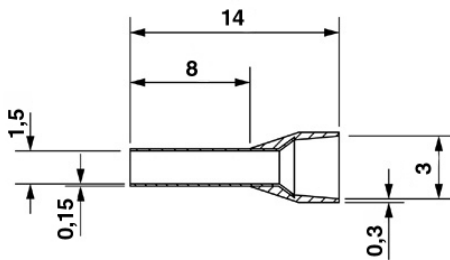

Technical data

General

Length (b)	14 mm
Color	yellow
Material	E-CU
Sleeve length	8 mm
Inner dimension of the insulating collar (d)	3 mm

Ferrule diameter	1.5 mm
Insulating collar thickness	0.3 mm
Sleeve wall thickness	0.15 mm

Certificates / Approvals

Certification

CSA, CSAus

Diagrams/Drawings

Dimensioned drawing

Address

PHOENIX CONTACT Deutschland GmbH
Flachmarktstr. 8
32825 Blomberg, Germany
Phone +49 5235 3 12000
Fax +49 5235 3 41200
<http://www.phoenixcontact.de>