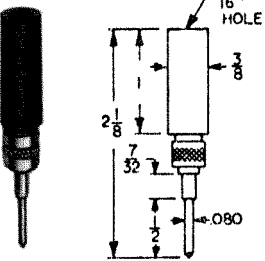

SENIOR

CAT. NO. 1690

JUNIOR

CAT. NO. 1680

SOLDERLESS - .080 DIA. TIP PLUGS

Fully insulated molded nylon sleeve. Maximum reliability with minimum contact resistance. Recessed metal head eliminates possibility of shock or grounding. Designed for solderless connection of up to 16 gauge stranded wire which fits through handle and tip and is secured by screwing handle tight. Current rating 10 Amps. Fits all standard tip jacks.

Designed for miniaturization where space is critical. Solder lead connection. Maximum reliability with minimum contact resistance. Base of tip is recessed to eliminate shock or grounding. Fits horizontal tip jacks. Current rating: 10 Amps.

SELECTION OF COLORS

CAT. NO.	COLOR	CAT. NO.	COLOR
6006	WHITE	6009	GREEN
6007	RED	6010	YELLOW
6008	BLACK	6011	BLUE

INSULATED SOLDERLESS TIP

SENIOR

CAT. NO. 1660- RED
 CAT. NO. 1661- BLACK

JUNIOR

CAT. NO. 1670- RED
 CAT. NO. 1671- BLACK

STREAMLINE TIPS

CAT. NO. 1615 - RED
 CAT. NO. 1616 - BLACK

CAT. NO.	A
3022-12	.120
3022-20	.093

HEAVY DUTY

CAT. NO. 3017 - RED
 CAT. NO. 3018 - BLACK
 CAT. NO. 3019 - TIP ONLY

NEEDLE TIPS

CAT. NO. 3015 - RED
 CAT. NO. 3016 - BLACK
 CAT. NO. 3014 - TIP ONLY