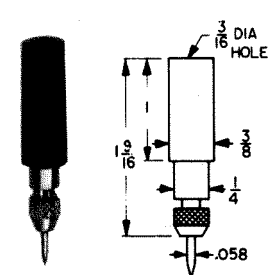

SENIOR

CAT. NO. 1690

JUNIOR

CAT. NO. 1680

SOLDERLESS - .080 DIA. TIP PLUGS

Fully insulated molded nylon sleeve. Maximum reliability with minimum contact resistance. Recessed metal head eliminates possibility of shock or grounding. Designed for solderless connection of up to 16 gauge stranded wire which fits through handle and tip and is secured by screwing handle tight. Current rating 10 Amps. Fits all standard tip jacks.

Designed for miniaturization where space is critical. Solder lead connection. Maximum reliability with minimum contact resistance. Base of tip is recessed to eliminate shock or grounding. Fits horizontal tip jacks. Current rating: 10 Amps.

STREAMLINE TIPS

CAT. NO. 1615 - RED
 CAT. NO. 1616 - BLACK

CAT. NO.	A
3022-12	.120
3022-20	.093

HEAVY DUTY

CAT. NO. 3017 - RED
 CAT. NO. 3018 - BLACK
 CAT. NO. 3019 - TIP ONLY

NEEDLE TIPS

CAT. NO. 3015 - RED
 CAT. NO. 3016 - BLACK
 CAT. NO. 3014 - TIP ONLY

STANDARD PHONE TIPS

Ideal for replacement tip for headset, speaker, or extension cord. Cat. No. 1601 Tip accommodates heavier wire.

CAT. NO. 1600

CAT. NO. 1601