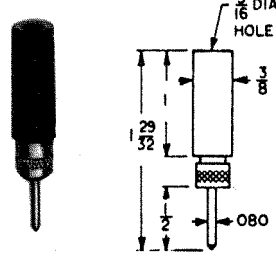

SENIOR

CAT. NO. 1690

JUNIOR

CAT. NO. 1680

SOLDERLESS - .080 DIA. TIP PLUGS

Fully insulated molded nylon sleeve. Maximum reliability with minimum contact resistance. Recessed metal head eliminates possibility of shock or grounding. Designed for solderless connection of up to 16 gauge stranded wire which fits through handle and tip and is secured by screwing handle tight. Current rating 10 Amps. Fits all standard tip jacks.

Designed for miniaturization where space is critical. Solder lead connection. Maximum reliability with minimum contact resistance. Base of tip is recessed to eliminate shock or grounding. Fits horizontal tip jacks. Current rating: 10 Amps.

SELECTION OF COLORS

CAT. NO.	COLOR	CAT. NO.	COLOR
6006	WHITE	6009	GREEN
6007	RED	6010	YELLOW
6008	BLACK	6011	BLUE

INSULATED SOLDERLESS TIP

SENIOR

CAT. NO. 1660- RED
 CAT. NO. 1661- BLACK

JUNIOR

CAT. NO. 1670- RED
 CAT. NO. 1671- BLACK

STREAMLINE TIPS

CAT. NO. 1615 - RED
 CAT. NO. 1616 - BLACK

CAT. NO.	A
3022-12	.120
3022-20	.093

HEAVY DUTY

CAT. NO. 3017 - RED
 CAT. NO. 3018 - BLACK
 CAT. NO. 3019 - TIP ONLY

NEEDLE TIPS

CAT. NO. 3015 - RED
 CAT. NO. 3016 - BLACK
 CAT. NO. 3014 - TIP ONLY