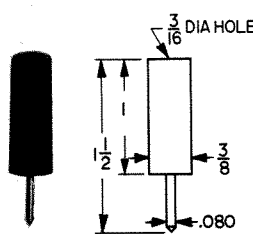

SENIOR

CAT. NO. 1690

JUNIOR

CAT. NO. 1680

SOLDERLESS - .080 DIA. TIP PLUGS

Fully insulated molded nylon sleeve. Maximum reliability with minimum contact resistance. Recessed metal head eliminates possibility of shock or grounding. Designed for solderless connection of up to 16 gauge stranded wire which fits through handle and tip and is secured by screwing handle tight. Current rating 10 Amps. Fits all standard tip jacks.

Designed for miniaturization where space is critical. Solder lead connection. Maximum reliability with minimum contact resistance. Base of tip is recessed to eliminate shock or grounding. Fits horizontal tip jacks. Current rating: 10 Amps.

SELECTION OF COLORS

CAT. NO.	COLOR	CAT. NO.	COLOR
6006	WHITE	6009	GREEN
6007	RED	6010	YELLOW
6008	BLACK	6011	BLUE

INSULATED SOLDERLESS TIP

SENIOR

CAT. NO. 1660- RED
 CAT. NO. 1661- BLACK

JUNIOR

CAT. NO. 1670- RED
 CAT. NO. 1671- BLACK

STREAMLINE TIPS

CAT. NO. 1615 - RED
 CAT. NO. 1616 - BLACK

CAT. NO.	A
3022-12	.120
3022-20	.093

HEAVY DUTY

CAT. NO. 3017 - RED
 CAT. NO. 3018 - BLACK
 CAT. NO. 3019 - TIP ONLY

NEEDLE TIPS

CAT. NO. 3015 - RED
 CAT. NO. 3016 - BLACK
 CAT. NO. 3014 - TIP ONLY