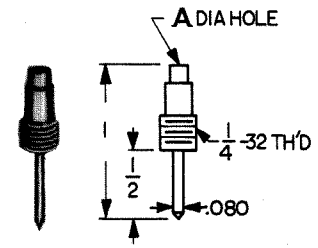

SENIOR

CAT. NO. 1690

JUNIOR

CAT. NO. 1680

SOLDERLESS - .080 DIA. TIP PLUGS

Fully insulated molded nylon sleeve. Maximum reliability with minimum contact resistance. Recessed metal head eliminates possibility of shock or grounding. Designed for solderless connection of up to 16 gauge stranded wire which fits through handle and tip and is secured by screwing handle tight. Current rating 10 Amps. Fits all standard tip jacks.

Designed for miniaturization where space is critical. Solder lead connection. Maximum reliability with minimum contact resistance. Base of tip is recessed to eliminate shock or grounding. Fits horizontal tip jacks. Current rating: 10 Amps.

SELECTION OF COLORS

CAT. NO.	COLOR	CAT. NO.	COLOR
6006	WHITE	6009	GREEN
6007	RED	6010	YELLOW
6008	BLACK	6011	BLUE

INSULATED SOLDERLESS TIP

SENIOR

CAT. NO. 1660- RED
 CAT. NO. 1661- BLACK

JUNIOR

CAT. NO. 1670- RED
 CAT. NO. 1671- BLACK

STREAMLINE TIPS

CAT. NO. 1615 - RED
 CAT. NO. 1616 - BLACK

CAT. NO.	A
3022-12	.120
3022-20	.093

HEAVY DUTY

CAT. NO. 3017 - RED
 CAT. NO. 3018 - BLACK
 CAT. NO. 3019 - TIP ONLY

NEEDLE TIPS

CAT. NO. 3015 - RED
 CAT. NO. 3016 - BLACK
 CAT. NO. 3014 - TIP ONLY