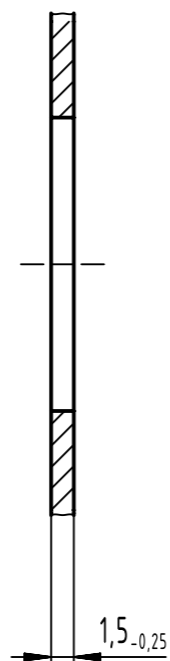

Cable tie
(1:1)

RJ45 mating face
according to IEC 60603-7

Sticker with
industrial
color code

Panel cut out

A-A

Cable tie for strain-relief included

	All Dimensions in mm Original Size DIN A3		Scale 2:1	Free size tol.		Ref.	
	All rights reserved		Created by PREOTU	Inspected by PRIESTER	Standardisation RUETERA	Date 2020-12-18	State Final Release
Department EL PD		Title RJ1 Keystone Cat.6, 8p IDC AWG24-22				Doc-Key / ECM-Nr. 100557144/UGD/000/E 500000185059	
HARTING D-32339 Espelkamp		Type TB	Number 09455451564		Rev. E	Page 1/1	