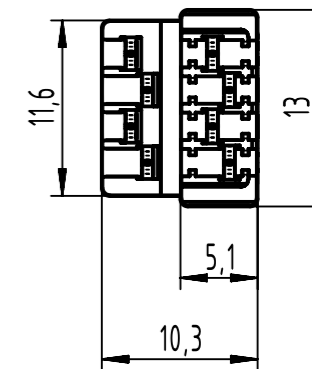

Cable tie
(1:1)

RJ45 mating face
according to IEC 60603-7

Sticker with
industrial
color code

Panel cut out

A-A

Cable tie for strain-relief included

	All Dimensions in mm Original Size DIN A3		Scale 2:1	Free size tol.		Ref.	
	All rights reserved		Created by PREOTU	Inspected by PRIESTER	Standardisation RUETERA	Date 2020-12-18	State Final Release
Department EL PD		Title RJ1 Keystone Cat.6, 8p IDC AWG24-22				Doc-Key / ECM-Nr. 100557144/UGD/000/E 500000185059	
HARTING D-32339 Espelkamp		Type TB	Number 09455451564		Rev. E	Page 1/1	