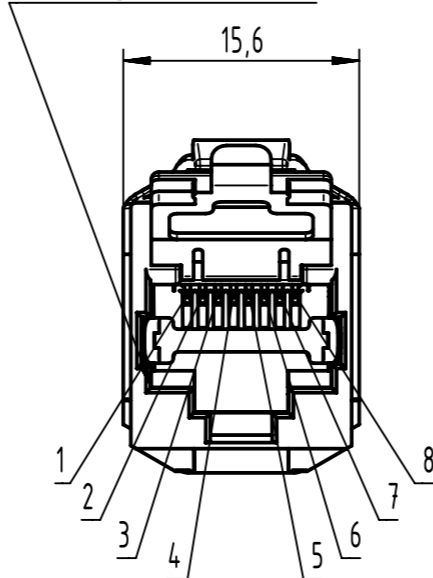

Cable tie
(1:1)

RJ45 mating face
according to IEC 60603-7

Sticker with
industrial
color code

Panel cut out

A-A

Cable tie for strain-relief included

	All Dimensions in mm Original Size DIN A3		Scale 2:1	Free size tol.		Ref.	
	All rights reserved		Created by PREOTU	Inspected by PRIESTER	Standardisation RUETERA	Date 2020-12-18	State Final Release
Department EL PD		Title RJ1 Keystone Cat.6, 8p IDC AWG24-22				Doc-Key / ECM-Nr. 100557144/UGD/000/E 500000185059	
HARTING D-32339 Espelkamp		Type TB	Number 09455451564		Rev. E	Page 1/1	