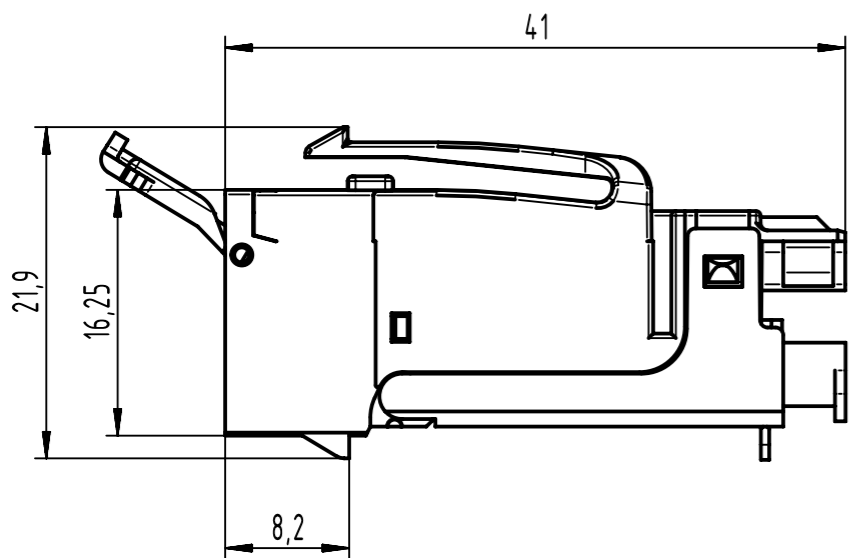

Cable tie
(1:1)

RJ45 mating face
according to IEC 60603-7

Sticker with
industrial
color code

Panel cut out

A-A

Cable tie for strain-relief included

	All Dimensions in mm Original Size DIN A3		Scale 2:1	Free size tol.		Ref.	
	All rights reserved		Created by PREOTU	Inspected by PRIESTER	Standardisation RUETERA	Date 2020-12-18	State Final Release
Department EL PD		Title RJ1 Keystone Cat.6, 8p IDC AWG24-22				Doc-Key / ECM-Nr. 100557144/UGD/000/E 500000185059	
HARTING D-32339 Espelkamp		Type TB	Number 09455451564		Rev. E	Page 1/1	