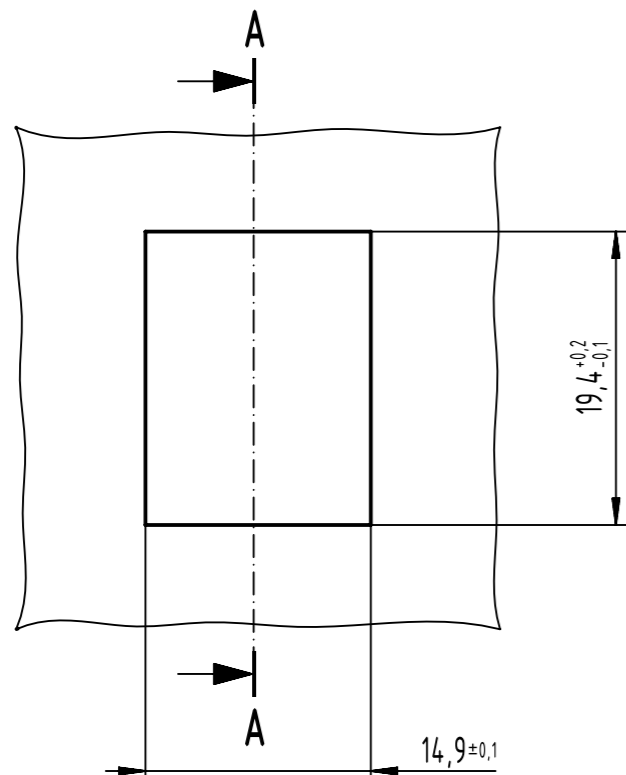

Cable tie
(1:1)

RJ45 mating face
according to IEC 60603-7

Sticker with
industrial
color code

Panel cut out

A-A

Cable tie for strain-relief included

	All Dimensions in mm Original Size DIN A3		Scale 2:1	Free size tol.		Ref.	
	All rights reserved		Created by PREOTU	Inspected by PRIESTER	Standardisation RUETERA	Date 2020-12-18	State Final Release
Department EL PD		Title RJ1 Keystone Cat.6, 8p IDC AWG24-22				Doc-Key / ECM-Nr. 100557144/UGD/000/E 500000185059	
HARTING D-32339 Espelkamp		Type TB	Number 09455451564		Rev. E	Page 1/1	