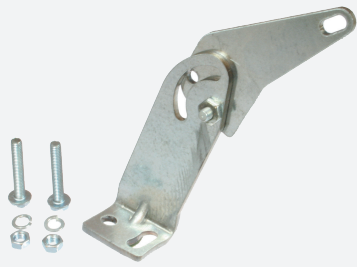

Mounting aid

OMH-RL2-H

- Mounting bracket
- Simple and fast mounting

Mounting bracket

Dimensions

Technical Data

Mechanical specifications	
Material	Metal sheet (steel), zinc-plated

Release date: 2020-03-23 Date of issue: 2020-06-30 Filename: 905000_eng.pdf