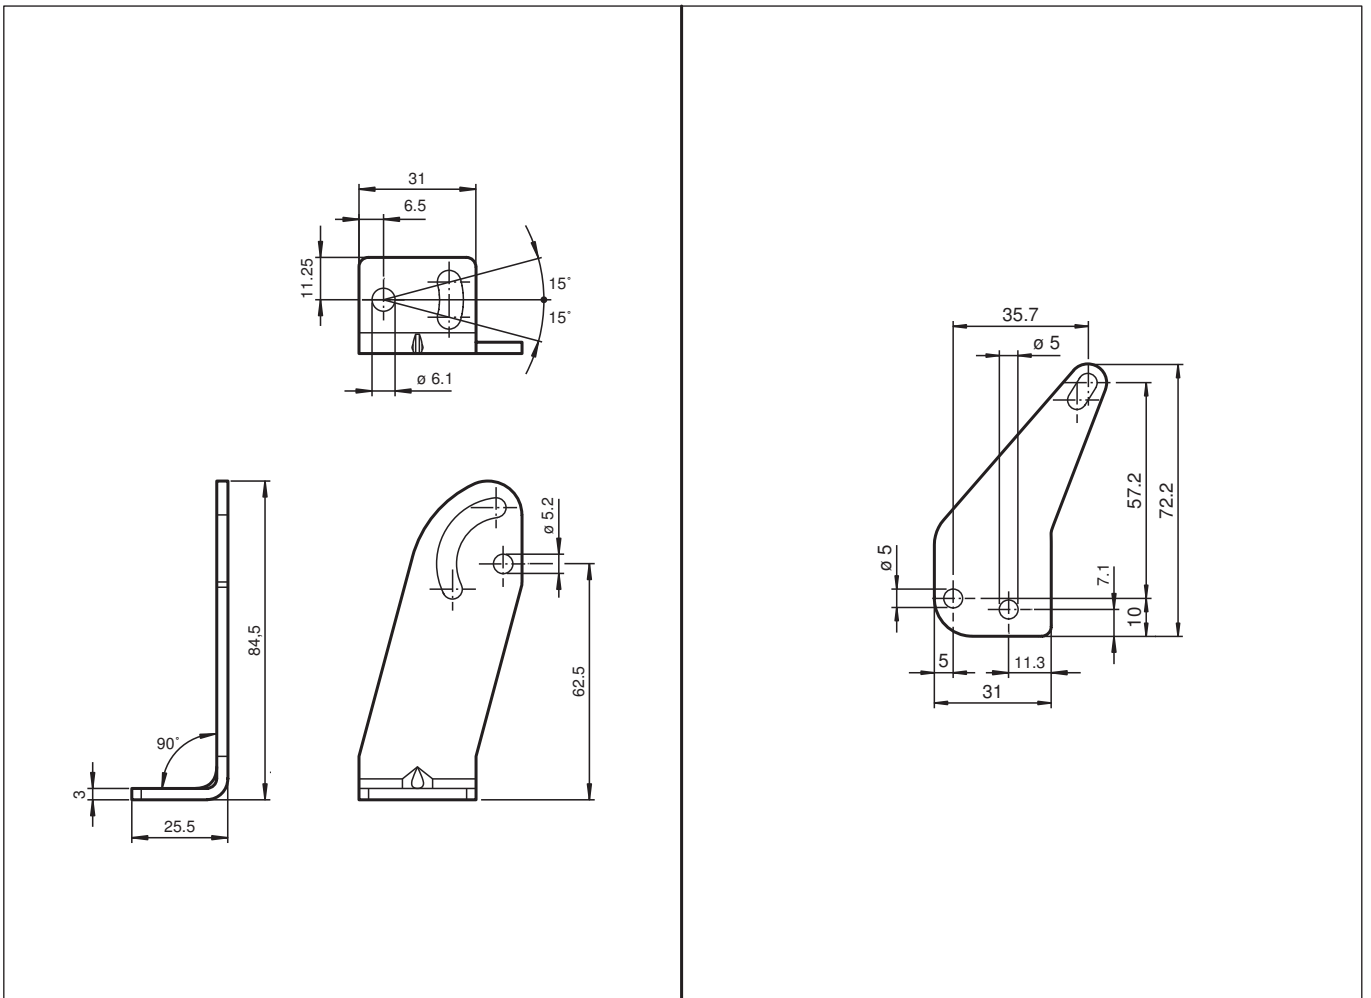

Mounting aid

OMH-RL2-H

- Mounting bracket
- Simple and fast mounting

Mounting bracket

Dimensions

Technical Data

Mechanical specifications	
Material	Metal sheet (steel), zinc-plated

Release date: 2020-03-23 Date of issue: 2020-06-30 Filename: 905000_eng.pdf