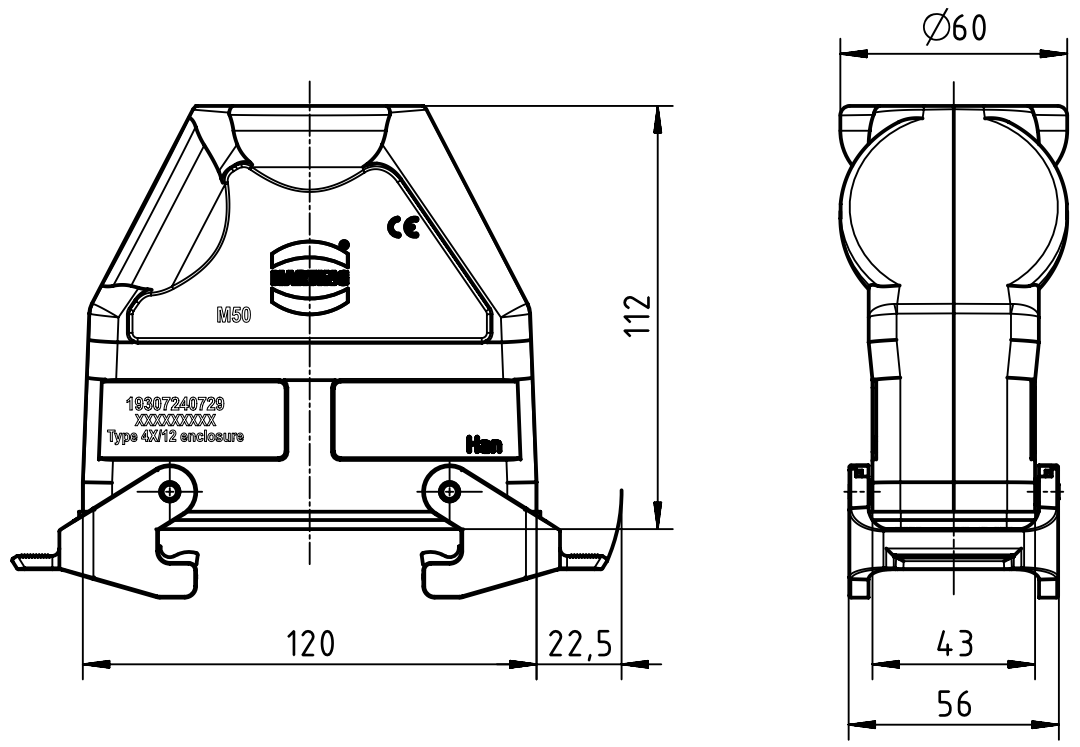

A

B

C

D

	All Dimensions in mm Original Size DIN A4		Scale 1:2	Free size tol.		Ref.
						Sub.
	All rights reserved		Created by SPRENB	Inspected by GERB	Standardisation RUETERA	Date 2020-07-15
	Department EL PD					State Final Release
HARTING Electric GmbH & Co. KG D-32339 Espelkamp			Title Han 24B Hood coupler HC M50 black 2lever			Doc-Key / ECM-Nr. 100177883/UGD/004/C 500000161737
			Type TB	Number 19 30 724 0729		Rev. <b>C</b>
						Page 1/1