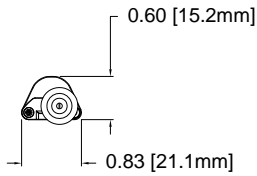

REV.	DESCRIPTION	DATE	APPROVED
A	Engineering Release	06/11/18	G.O.

#6 TAPPING SCREWS (2X) INCLUDED

NOTES

1. Power Input: 24VDC, Constant Voltage
2. Power Consumption: 2.0 Watts
3. White Color Temperature: 4500K Neutral White
4. Output Projection: 120° FWHM
5. Luminous Output: 190 Lumens
6. Housing Color: Black
7. Operating Temperature: 0C ~ +40C
8. For Use in Dry Locations Only

**Mating Connector:
5.5 x 2.1 x 11mm DC Plug**

STANDARD TOLERANCE (UNLESS OTHERWISE SPECIFIED)		BIVAR®	
DECIMALS	ANGULAR	4 THOMAS, IRVINE, CA. 92618	
.X ± .1	X° ± 1°	TEL: (949) 951-8808 FAX: (949) 951-3974	
.XX ± .02		TITLE: BP3100 SERIES LIGHT, SURFACE MOUNT, NEUTRAL WHITE	
.XXX ± .010		DESIGNED: K. BARON	REVISION: A
		DATE: 06/11/18	PART NO: BP3100-N-S
		REVISD: N/A	CAGE CODE: 32559
		DATE: N/A	SCALE: NONE
		CHECKED: TD. NGUYEN	SHEET # 1 OF 1
		DATE: 06/11/18	CAD GENERATED DOCUMENT. DO NOT MEASURE DRAWING