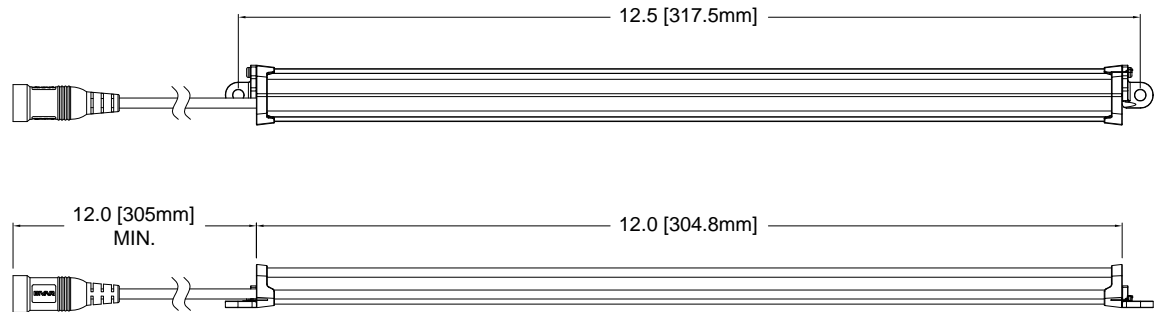

REV.	DESCRIPTION	DATE	APPROVED
A	Engineering Release	06/11/18	G.O.

#6 TAPPING SCREWS (2X) INCLUDED

NOTES

1. Power Input: 24VDC, Constant Voltage
2. Power Consumption: 2.0 Watts
3. White Color Temperature: 4500K Neutral White
4. Output Projection: 120° FWHM
5. Luminous Output: 190 Lumens
6. Housing Color: Black
7. Operating Temperature: 0C ~ +40C
8. For Use in Dry Locations Only

**Mating Connector:
5.5 x 2.1 x 11mm DC Plug**

STANDARD TOLERANCE (UNLESS OTHERWISE SPECIFIED)		BIVAR®	
DECIMALS	ANGULAR	4 THOMAS, IRVINE, CA. 92618	
.X ± .1	X° ± 1°	TEL: (949) 951-8808 FAX: (949) 951-3974	
.XX ± .02		TITLE: BP3100 SERIES LIGHT, SURFACE MOUNT, NEUTRAL WHITE	
.XXX ± .010		DESIGNED: K. BARON	REVISION: A
		DATE: 06/11/18	PART NO: BP3100-N-S
		REVISD: N/A	CAGE CODE: 32559
		DATE: N/A	SCALE: NONE
		CHECKED: TD. NGUYEN	SHEET # 1 OF 1
		DATE: 06/11/18	CAD GENERATED DOCUMENT. DO NOT MEASURE DRAWING