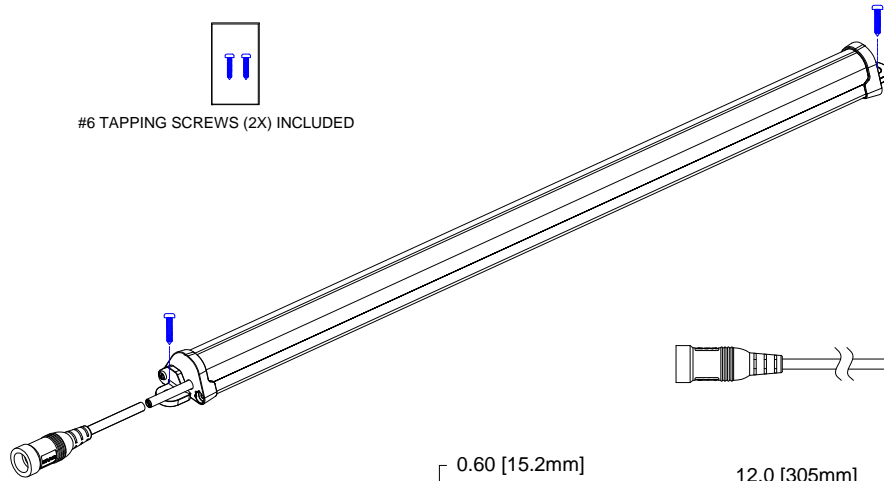

REV.	DESCRIPTION	DATE	APPROVED
A	Engineering Release	06/11/18	G.O.

#6 TAPPING SCREWS (2X) INCLUDED

NOTES

1. Power Input: 24VDC, Constant Voltage
2. Power Consumption: 2.0 Watts
3. White Color Temperature: 4500K Neutral White
4. Output Projection: 120° FWHM
5. Luminous Output: 190 Lumens
6. Housing Color: Black
7. Operating Temperature: 0C ~ +40C
8. For Use in Dry Locations Only

**Mating Connector:
5.5 x 2.1 x 11mm DC Plug**

STANDARD TOLERANCE (UNLESS OTHERWISE SPECIFIED)		BIVAR®	
DECIMALS	ANGULAR	4 THOMAS, IRVINE, CA. 92618	
.X ± .1	X° ± 1°	TEL: (949) 951-8808 FAX: (949) 951-3974	
.XX ± .02		TITLE: BP3100 SERIES LIGHT, SURFACE MOUNT, NEUTRAL WHITE	
.XXX ± .010		DESIGNED: K. BARON	REVISION: A
		DATE: 06/11/18	PART NO: BP3100-N-S
		REVISD: N/A	CAGE CODE: 32559
		DATE: N/A	SCALE: NONE
		CHECKED: TD. NGUYEN	SHEET # 1 OF 1
		DATE: 06/11/18	CAD GENERATED DOCUMENT. DO NOT MEASURE DRAWING