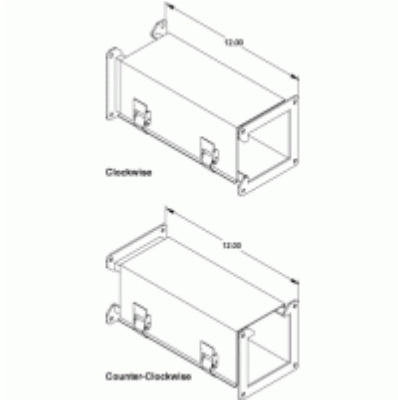

## 12" Transposition Sections Clockwise & Counter-Clockwise 1485 Z Series

- Used to rotate the open side of a wireway run by 90° and maintain the lay-in feature

Clockwise		Counter-Clockwise	Size
Part No.	Part No.		
1485BZ12	1485BZC12		2.5 x 2.5
1485CZ12	1485CZC12		4 x 4
1485DZ12	1485DZC12		6 x 6
1485EZ12	1485EZC12		8 x 8

One flat sealing plate included

*Data subject to change without notice*