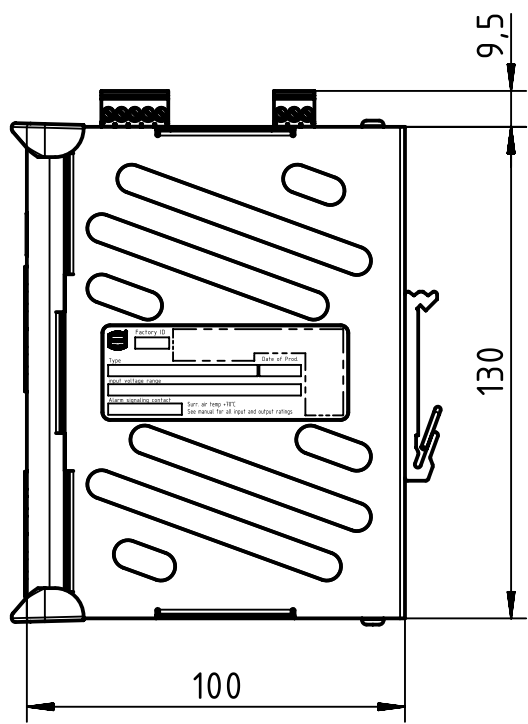

1 2 3 4 5 6

A

B

C

D

for mounting rail acc. to DIN EN 60715

	All rights reserved Department EL PD - DE	Created by ILJIN		Inspected by LOETKEMANN		Standardisation TIEMANNA		Date 2013-07-23		State Final Release	
		Title Ha-VIS sCon 3100-AA								Doc-Key / ECM-Nr. 100173297/UGD/005/A 500000064549	
HARTING Electric GmbH & Co. KG D-32339 Espelkamp		Type TB		Number 20 76 110 1001				Rev. A		Page 1/1	
All Dimensions in mm Original Size DIN A4		Scale 1:2		Free size tol.				Ref. Sub. TB 20 76 110 1001 v. 21.04.09			