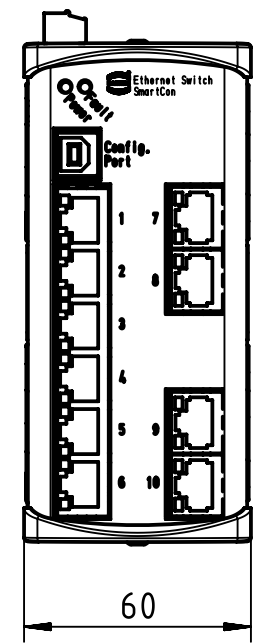

1 2 3 4 5 6

A

B

C

D

for mounting rail acc. to DIN EN 60715

	All rights reserved Department EL PD - DE	Created by ILJIN		Inspected by LOETKEMANN		Standardisation TIEMANNA		Date 2013-07-23		State Final Release	
		Title Ha-VIS sCon 3100-AA								Doc-Key / ECM-Nr. 100173297/UGD/005/A 500000064549	
HARTING Electric GmbH & Co. KG D-32339 Espelkamp		Type TB		Number 20 76 110 1001				Rev. A		Page 1/1	
All Dimensions in mm Original Size DIN A4		Scale 1:2		Free size tol.				Ref. Sub. TB 20 76 110 1001 v. 21.04.09			