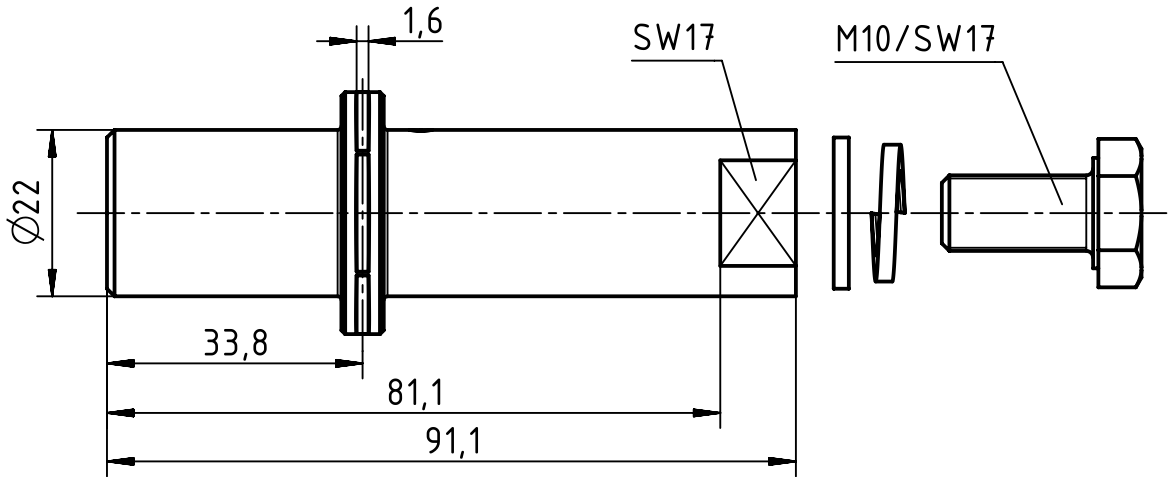

1 2 3 4 5 6

A

B

C

D

	All Dimensions in mm Original Size DIN A4		Scale 1:1	Free size tol.		Ref.		
						Sub.		
	All rights reserved		Created by HOLLERT	Inspected by SUNDERMEIER	Standardisation TIEMANNA	Date 2016-08-15	State Final Release	
	Department EL PD - DE		Title Han TC350 PE female contact M10 screw				Doc-Key / ECM-Nr. 100639304 / UGD/000/B 500000107617	
HARTING Electric GmbH & Co. KG D-32339 Espelkamp			Type TB	Number 09 11 000 6258			Rev. B	Page 1/1