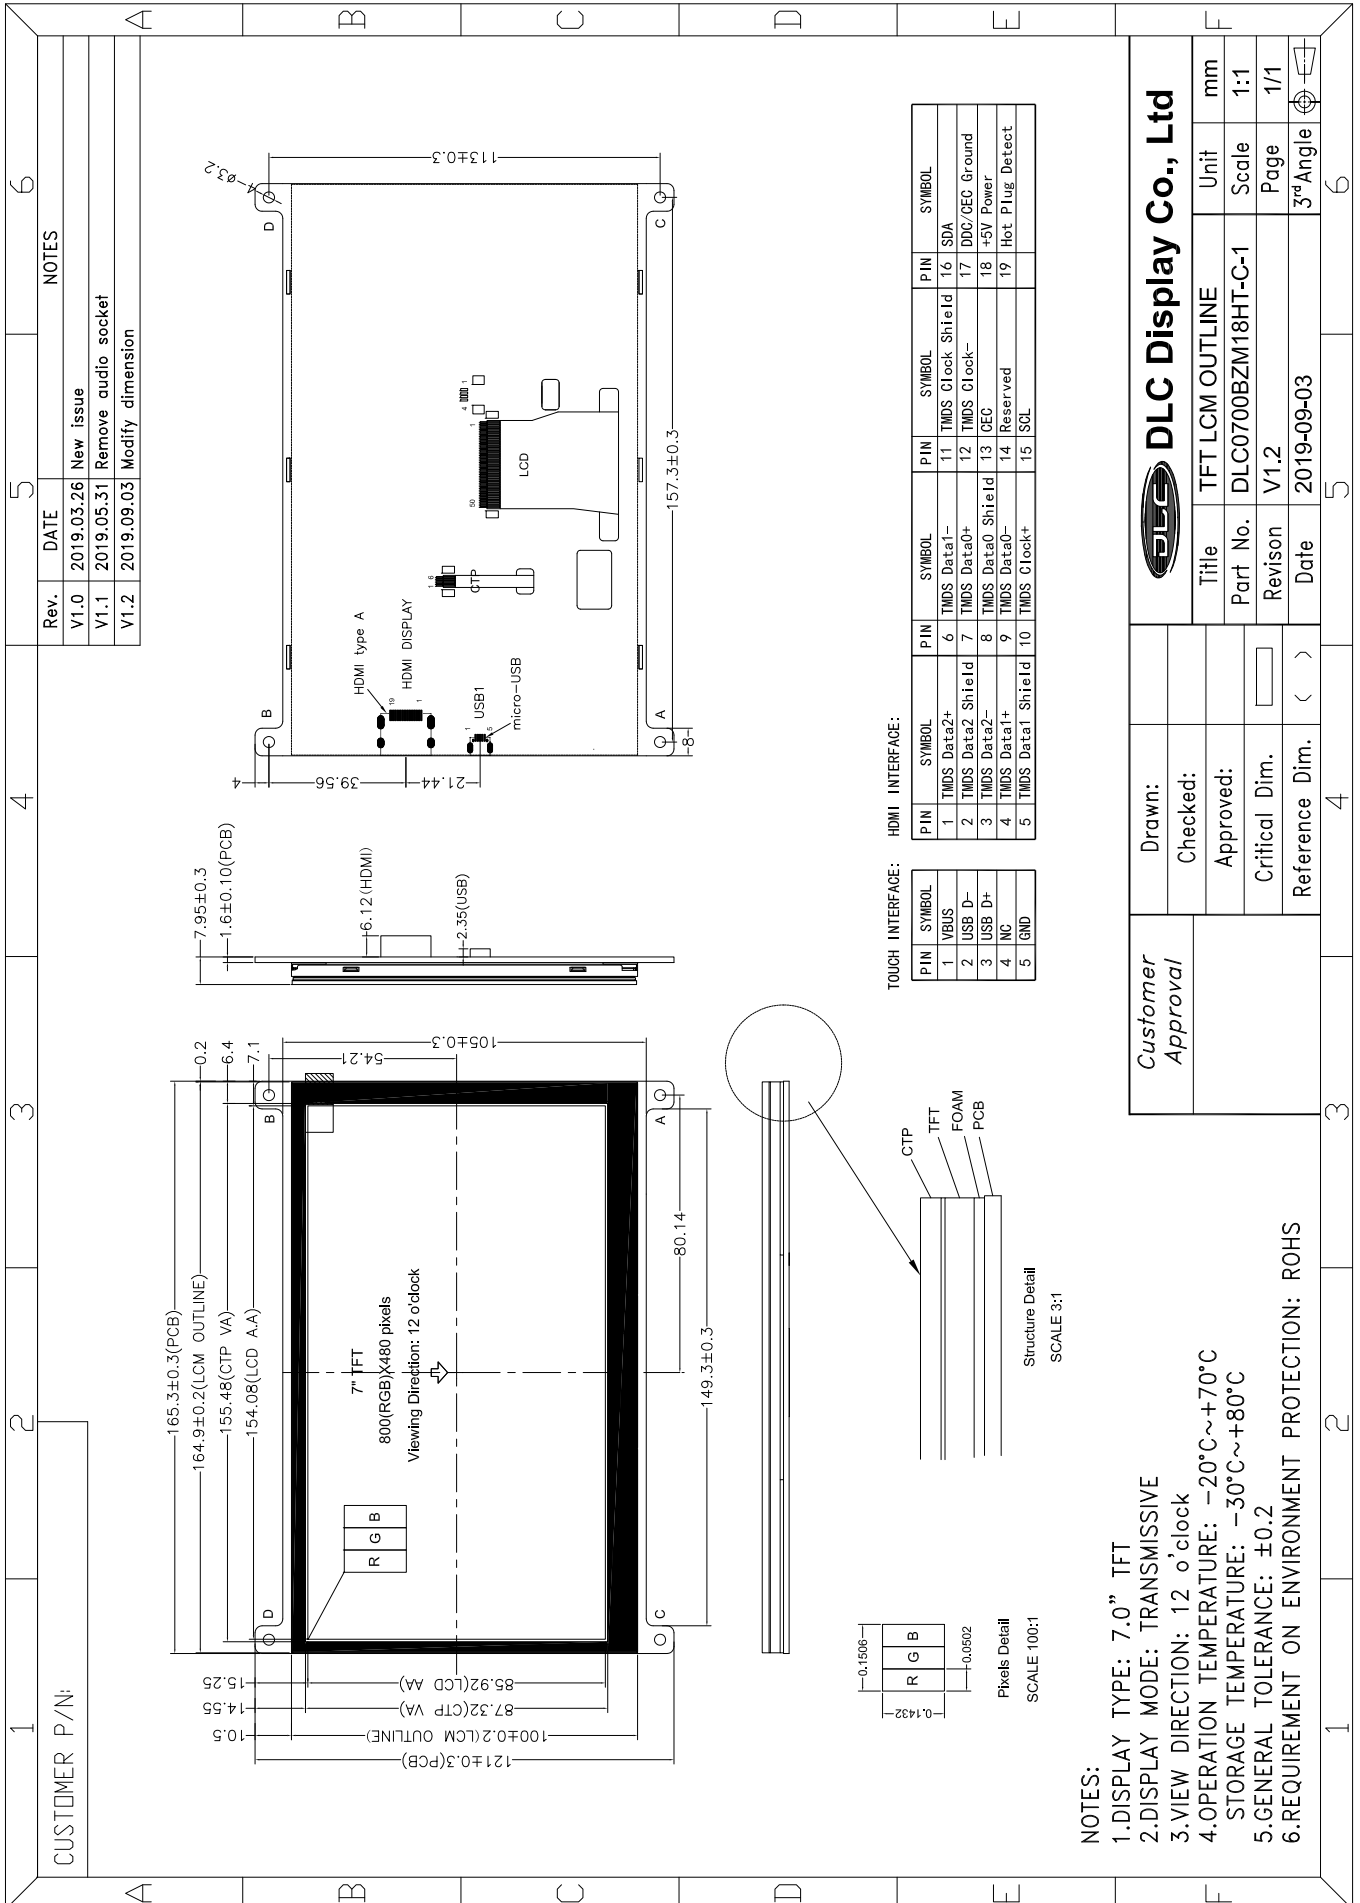

Outline Drawing

DLC Display Co., Ltd

Title	Unit
TFT LCM OUTLINE	mm

Part No.	Scale
DLC0700BZM18HT-C-1	1:1

Revision	Page
V1.2	1/1

Date	3rd Angle
2019-09-03	

Customer Approval	Drawn:
	Checked:
	Approved:
	Critical Dim.:
	Reference Dim.: