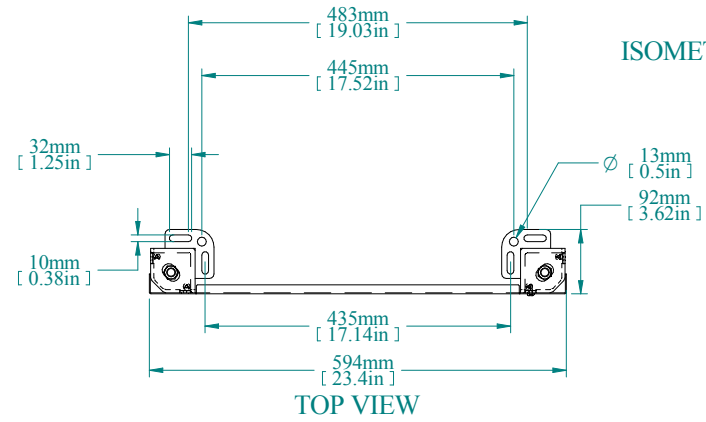

ISOMETRIC VIEW

TOP VIEW

REAR VIEW

L.S. VIEW

FRONT VIEW

PART NUMBERS	
HPLW26	PAINTED TEXTURED BLACK

NOTES
HPLW contains 4 corner supports along with corresponding front and rear panels. See Hammond Website for Additional Accessories.

Data subject to change without notice. Isometric drawing not to scale.

**HAMMOND
MANUFACTURING™**
www.hammondmfg.com
PART NO. HPLW26