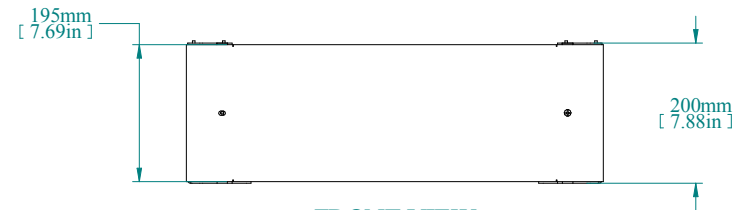

ISOMETRIC VIEW

TOP VIEW

REAR VIEW

L.S. VIEW

FRONT VIEW

PART NUMBERS	
HPLW26	PAINTED TEXTURED BLACK

NOTES
HPLW contains 4 corner supports along with corresponding front and rear panels. See Hammond Website for Additional Accessories.

Data subject to change without notice. Isometric drawing not to scale.

**HAMMOND
MANUFACTURING™**
www.hammondmfg.com
PART NO. HPLW26