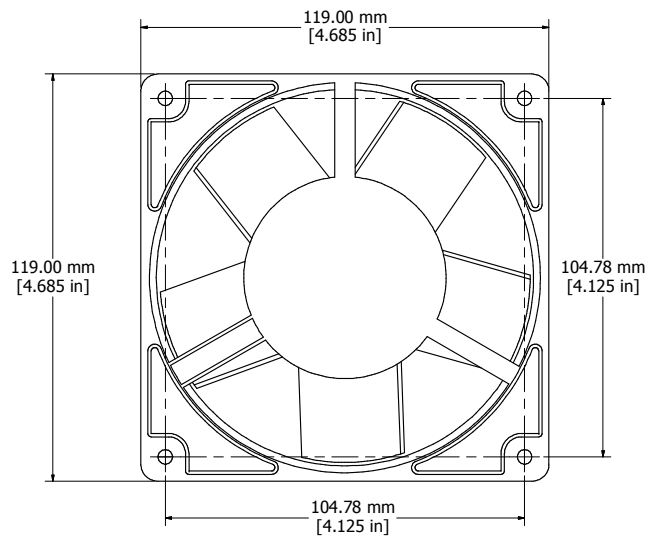

FAN GUARD TOP VIEW (2X)

FAN GUARD SIDE VIEW

FAN TOP VIEW (1X)

FAN SIDE VIEW

NEMA 1-15P 72" CORD  
(1X)

EXPLODED ISOMETRIC VIEW

<b>AVFK1AC120</b>
Guard Material/Finish - Chrome Plated Steel
Fan Rating - 115 VAC, 50/60 Hz, 0.19 Amps, 58 CFM
<b>Hardware</b>
8 Screws - #10-32 x 1/2" Panhead