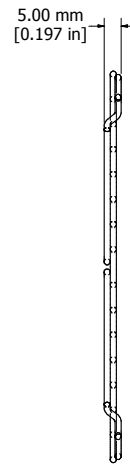

FAN GUARD TOP VIEW (2X)

FAN GUARD SIDE VIEW

FAN TOP VIEW (1X)

FAN SIDE VIEW

NEMA 1-15P 72" CORD  
(1X)

EXPLODED ISOMETRIC VIEW

<b>AVFK1AC120</b>
Guard Material/Finish - Chrome Plated Steel
Fan Rating - 115 VAC, 50/60 Hz, 0.19 Amps, 58 CFM
<b>Hardware</b>
8 Screws - #10-32 x 1/2" Panhead

**HAMMOND  
MANUFACTURING™**

**AVFK1AC120**

www.hammondmfg.com