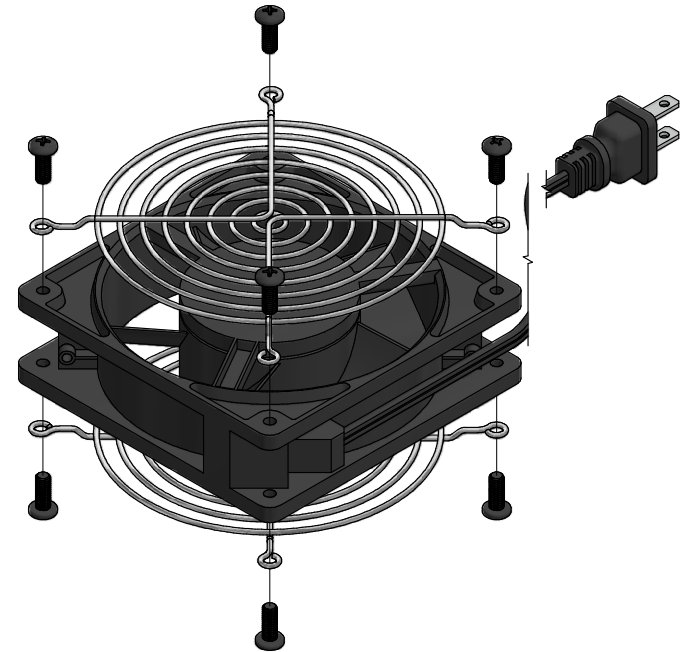

FAN GUARD TOP VIEW (2X)

FAN GUARD SIDE VIEW

FAN TOP VIEW (1X)

FAN SIDE VIEW

NEMA 1-15P 72" CORD  
(1X)

EXPLODED ISOMETRIC VIEW

<b>AVFK1AC120</b>
Guard Material/Finish - Chrome Plated Steel
Fan Rating - 115 VAC, 50/60 Hz, 0.19 Amps, 58 CFM
<b>Hardware</b>
8 Screws - #10-32 x 1/2" Panhead