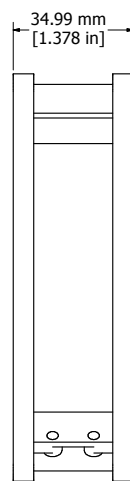

FAN GUARD TOP VIEW (2X)

FAN GUARD SIDE VIEW

FAN TOP VIEW (1X)

FAN SIDE VIEW

NEMA 1-15P 72" CORD  
(1X)

EXPLODED ISOMETRIC VIEW

<b>AVFK1AC120</b>
Guard Material/Finish - Chrome Plated Steel
Fan Rating - 115 VAC, 50/60 Hz, 0.19 Amps, 58 CFM
<b>Hardware</b>
8 Screws - #10-32 x 1/2" Panhead