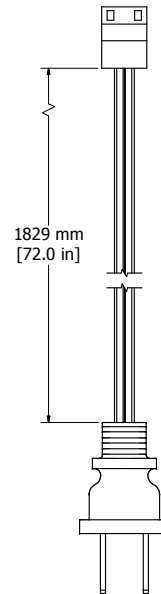

FAN GUARD TOP VIEW (2X)

FAN GUARD SIDE VIEW

FAN TOP VIEW (1X)

FAN SIDE VIEW

NEMA 1-15P 72" CORD  
(1X)

EXPLODED ISOMETRIC VIEW

<b>AVFK1AC120</b>
Guard Material/Finish - Chrome Plated Steel
Fan Rating - 115 VAC, 50/60 Hz, 0.19 Amps, 58 CFM
<b>Hardware</b>
8 Screws - #10-32 x 1/2" Panhead

**HAMMOND  
MANUFACTURING™**

**AVFK1AC120**

www.hammondmfg.com