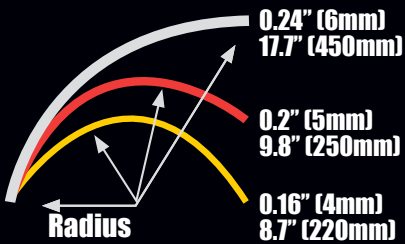

MEGA

34 PIECES

- Route
- Retrieve
- Illuminate
- Grip
- Glow
- 5 Flexibilities
- 52.5' total length

- Splinter resistant
- Crimped fittings for added strength & functionality
- 3X swivel rods in Mega Set accept twists in cable run
- AXM fittings on the end of each rod are mechanically crimped to carry a load of 550 lbs (250 kg).

DELUXE

19 PIECES

- Route
- Retrieve
- Illuminate
- 4 Flexibilities
- 33' total length

Do Not Overbend!

| Cat. No. | UPC 0-92644+ | Description | Total Rod Length | Number of Pieces | Flexibilities | Attachments |
|----------|--------------|---------------------|------------------|------------------|---------------|-------------|
| SRS56980 | 56980-7 | Deluxe Fish Rod Set | 33' (10 m) | 19 | 4 | 7 |
| SRS56981 | 56981-4 | Mega Fish Rod Set | 52.5' (16 m) | 34 | 5 | 15 |