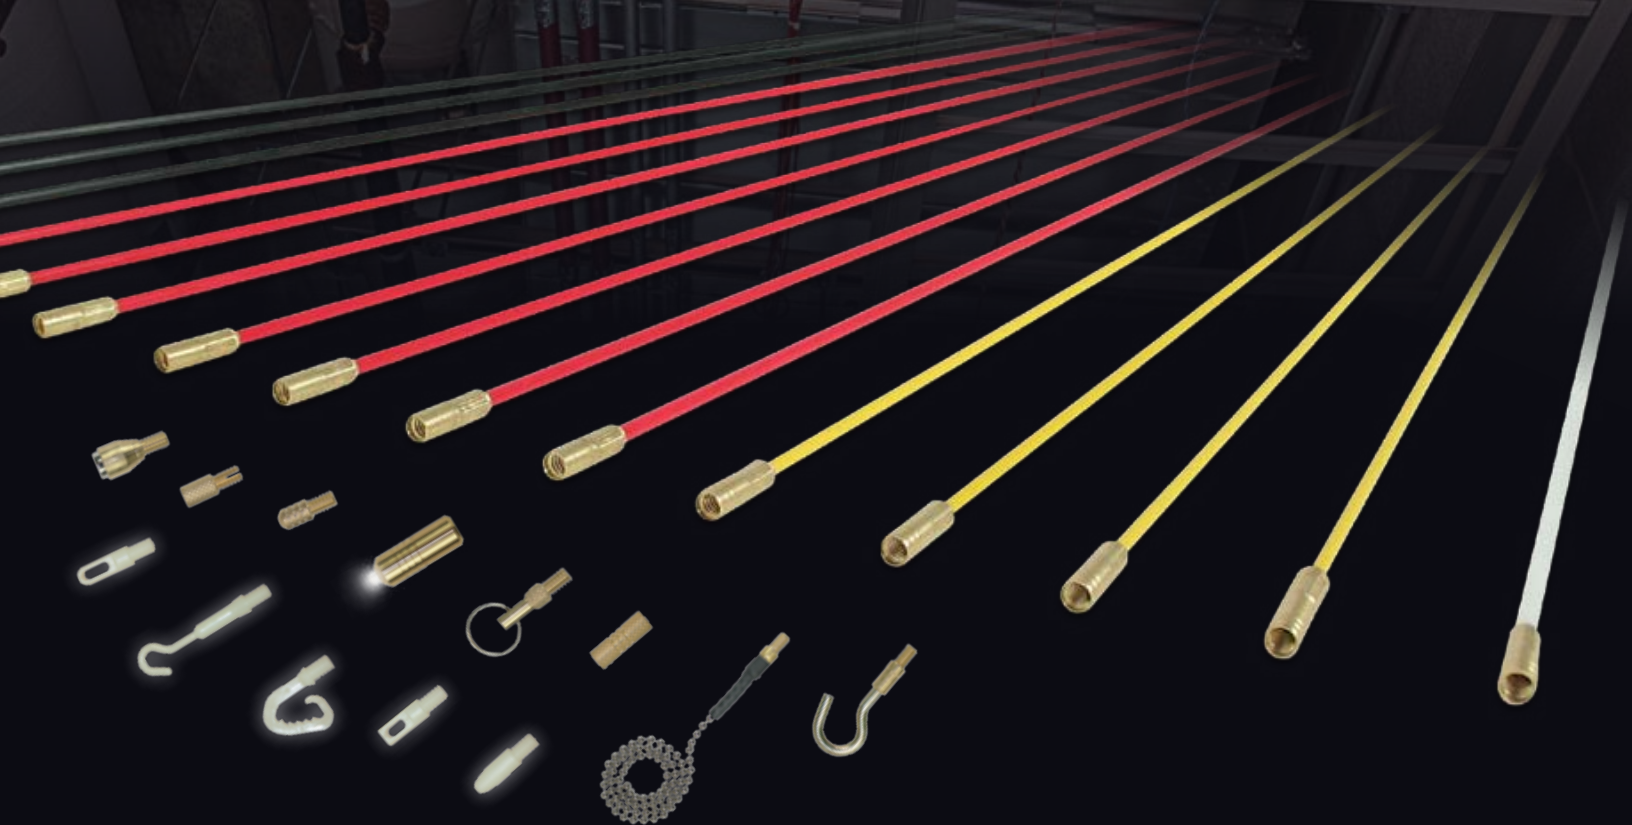

SUPER ROD SERIES FISH ROD SETS

The perfect choice for routing cable

KLEIN TOOLS
EST. 1857
SUPER ROD SERIES

Fish Rod Sets

Deluxe and Mega Fish Rod sets feature splinter resistant rods in a variety of flexibilities plus an extensive range of attachments for all of your wire pulling needs.

MEGA

34 PIECES

- Route
- Retrieve
- Illuminate
- Grip
- Glow
- 5 Flexibilities
- 52.5' total length

- Splinter resistant
- Crimped fittings for added strength & functionality
- 3X swivel rods in Mega Set accept twists in cable run
- AXM fittings on the end of each rod are mechanically crimped to carry a load of 550 lbs (250 kg).

DELUXE

19 PIECES

- Route
- Retrieve
- Illuminate
- 4 Flexibilities
- 33' total length

Do Not Overbend!

| Cat. No. | UPC 0-92644+ | Description | Total Rod Length | Number of Pieces | Flexibilities | Attachments |
|----------|--------------|---------------------|------------------|------------------|---------------|-------------|
| SRS56980 | 56980-7 | Deluxe Fish Rod Set | 33' (10 m) | 19 | 4 | 7 |
| SRS56981 | 56981-4 | Mega Fish Rod Set | 52.5' (16 m) | 34 | 5 | 15 |