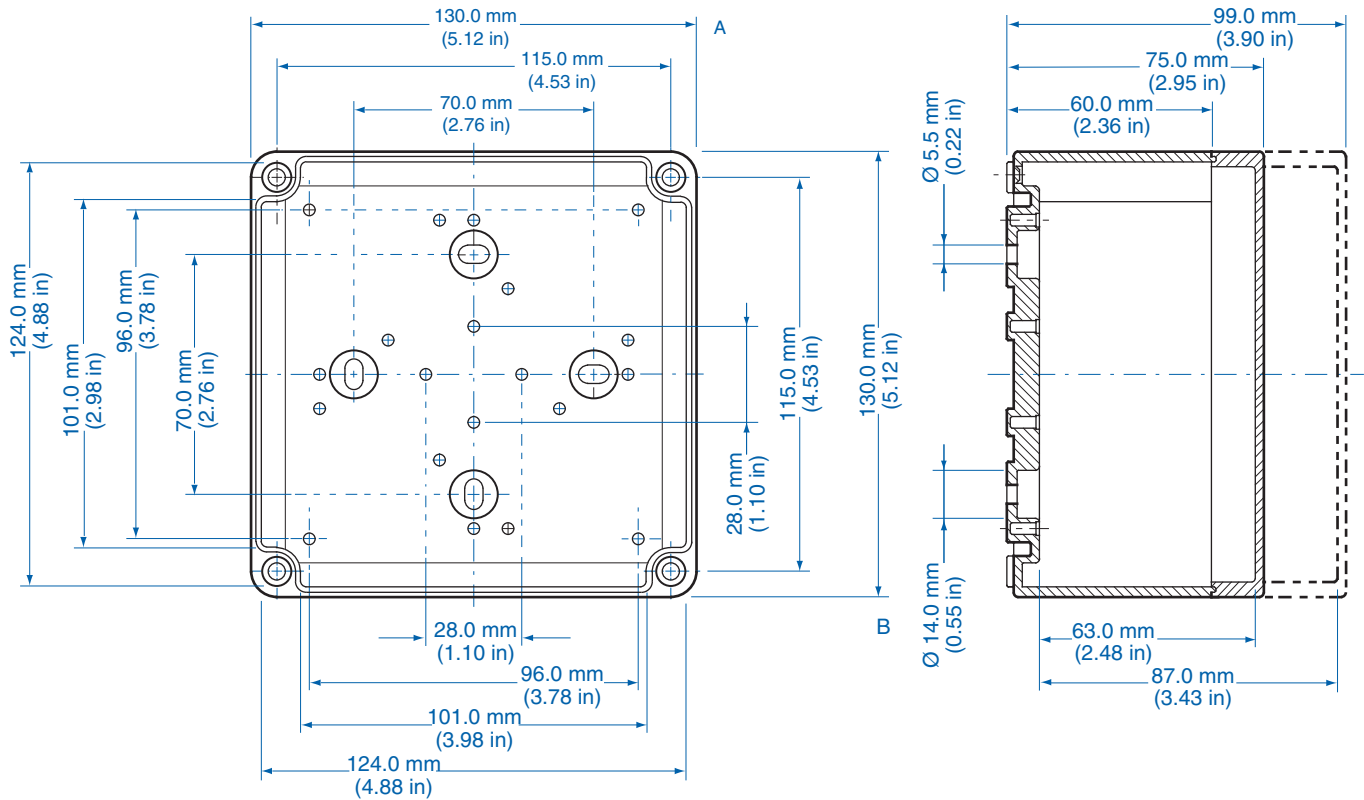

Dimensions