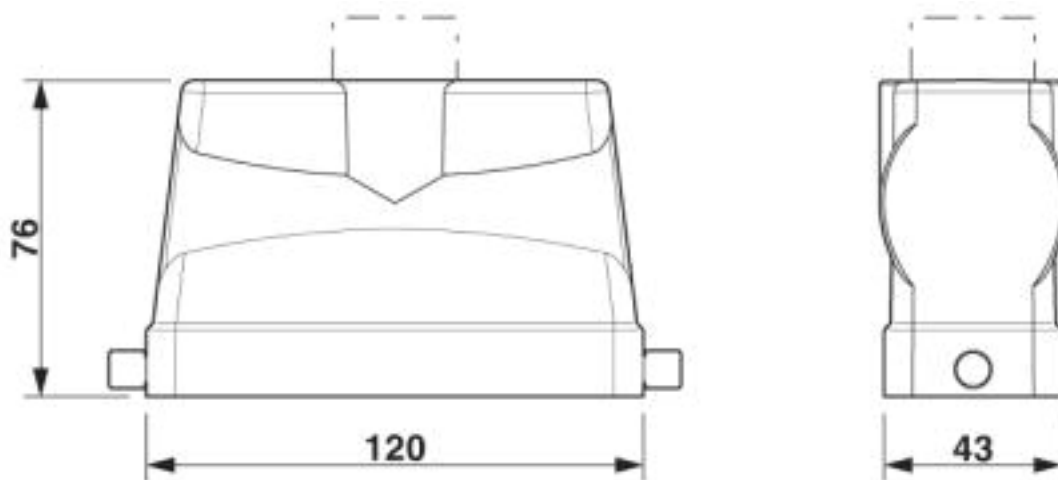

HEAVYCON B24 sleeve housing, for single locking latch, height: 76 mm, with 1 x M40 thread, straight cable outlet

Key Commercial Data

Packing unit	10 pc
GTIN	
GTIN	4046356696272

Technical data

Dimensions

Height	76 mm
Width	43 mm
Length	120 mm

Ambient conditions

Degree of protection of housing (IP)	IP65
Ambient temperature (operation)	-40 °C ... 125 °C

General

Note	For contact inserts HC-B24, BB46, BBB64, D64, DD108, M
Size	B24
Housing type	Sleeve housing
Locking type	for single locking latch
No. of cable outlets	1
Cable outlet	straight
Screw connection	none
Type of the screw connection	1x M40
Housing material	Aluminum die-cast
Housing surface material	Powder-coated, gray

Drawings

Dimensional drawing

Dimensional drawing

Approvals

Approvals

Approvals

EAC

Ex Approvals