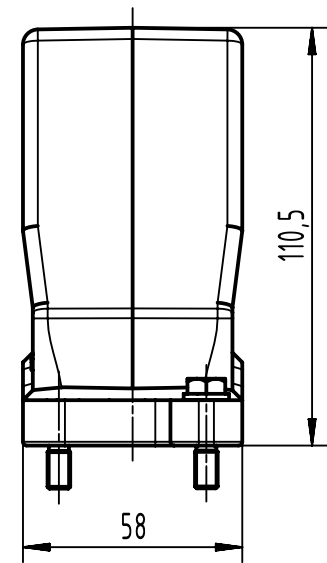

1 2 3 4 5 6

A
B
C
D

	All Dimensions in mm Original Size DIN A4		Scale 1:2	Free size tol.		Ref.	
						Sub.	
	All rights reserved		Created by SPRENB	Inspected by GERB	Standardisation 302077	Date 2020-12-09	State Final Release
	Department EL PD		Title Han 24 HPR Hood SE M40 Screw Lock			Doc-Key / ECM-Nr. 100172278/UGD/004/B 500000183544	
HARTING D-32339 Espelkamp			Type TB	Number 19 40 024 0513		Rev. B	Page 1/1