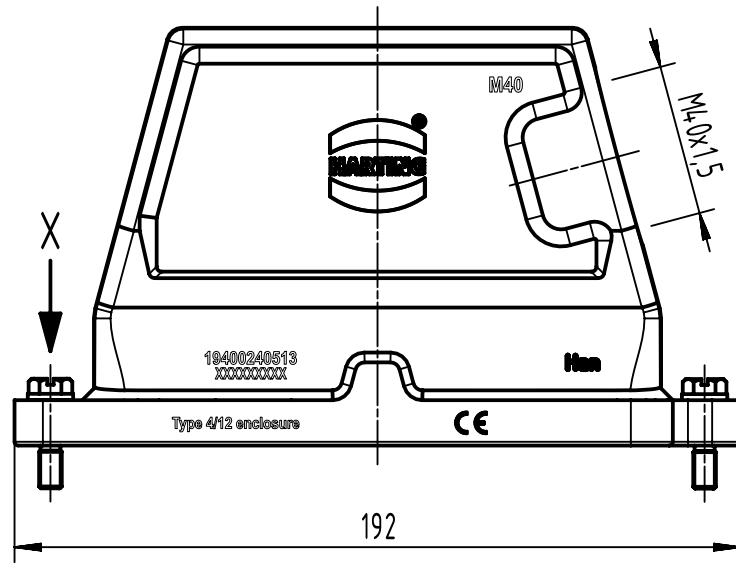

1 2 3 4 5 6

A
B
C
D

	All Dimensions in mm Original Size DIN A4		Scale 1:2	Free size tol.		Ref.	
						Sub.	
	All rights reserved		Created by SPRENB	Inspected by GERB	Standardisation 302077	Date 2020-12-09	State Final Release
	Department EL PD		Title Han 24 HPR Hood SE M40 Screw Lock			Doc-Key / ECM-Nr. 100172278/UGD/004/B 500000183544	
HARTING D-32339 Espelkamp			Type TB	Number 19 40 024 0513		Rev. B	Page 1/1