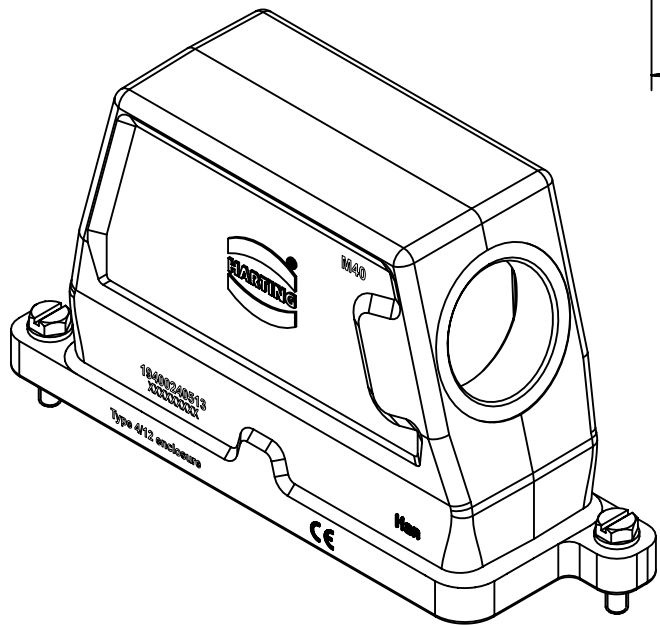

1 2 3 4 5 6

A
B
C
D

	All Dimensions in mm Original Size DIN A4		Scale 1:2	Free size tol.		Ref.	
						Sub.	
	All rights reserved		Created by SPRENB	Inspected by GERB	Standardisation 302077	Date 2020-12-09	State Final Release
	Department EL PD		Title Han 24 HPR Hood SE M40 Screw Lock			Doc-Key / ECM-Nr. 100172278/UGD/004/B 500000183544	
HARTING D-32339 Espelkamp			Type TB	Number 19 40 024 0513		Rev. B	Page 1/1