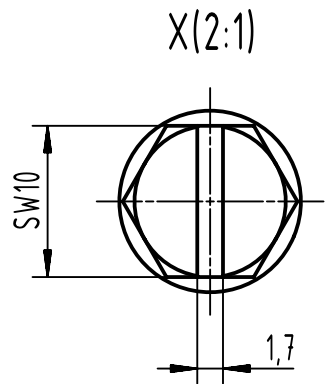

1 2 3 4 5 6

A
B
C
D

	All Dimensions in mm Original Size DIN A4		Scale 1:2	Free size tol.		Ref.	
						Sub.	
	All rights reserved		Created by SPRENB	Inspected by GERB	Standardisation 302077	Date 2020-12-09	State Final Release
	Department EL PD		Title Han 24 HPR Hood SE M40 Screw Lock			Doc-Key / ECM-Nr. 100172278/UGD/004/B 500000183544	
HARTING D-32339 Espelkamp			Type TB	Number 19 40 024 0513		Rev. B	Page 1/1