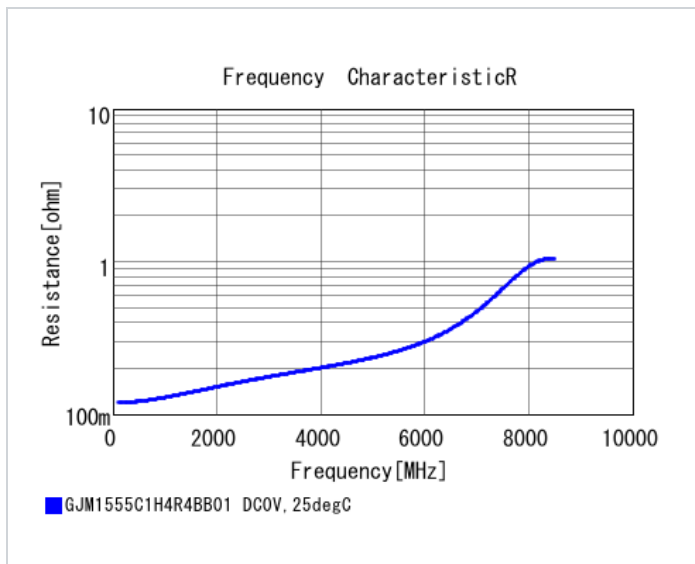

⚠ Attention

- 1.This datasheet is downloaded from the website of Murata Manufacturing Co., Ltd. Therefore, it's specifications are subject to change or our products in it may be discontinued without advance notice. Please check with our sales representatives or product engineers before ordering.
- 2.This datasheet has only typical specifications because there is no space for detailed specifications. Therefore, please review our product specifications or consult the approval sheet for product specifications before ordering.