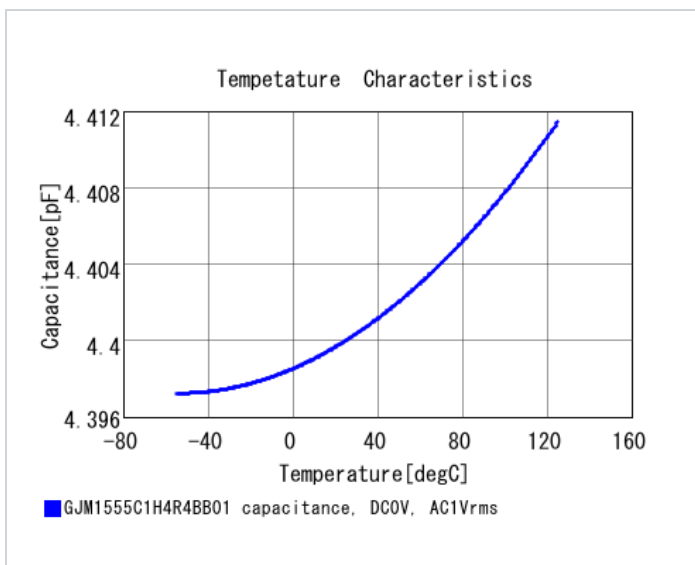

⚠ Attention

- 1.This datasheet is downloaded from the website of Murata Manufacturing Co., Ltd. Therefore, it's specifications are subject to change or our products in it may be discontinued without advance notice. Please check with our sales representatives or product engineers before ordering.
- 2.This datasheet has only typical specifications because there is no space for detailed specifications. Therefore, please review our product specifications or consult the approval sheet for product specifications before ordering.