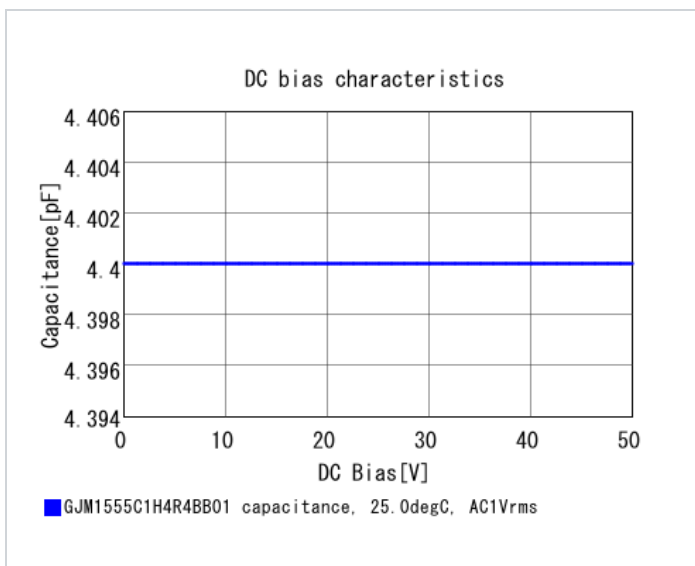

⚠ Attention

- 1.This datasheet is downloaded from the website of Murata Manufacturing Co., Ltd. Therefore, it's specifications are subject to change or our products in it may be discontinued without advance notice. Please check with our sales representatives or product engineers before ordering.
- 2.This datasheet has only typical specifications because there is no space for detailed specifications. Therefore, please review our product specifications or consult the approval sheet for product specifications before ordering.