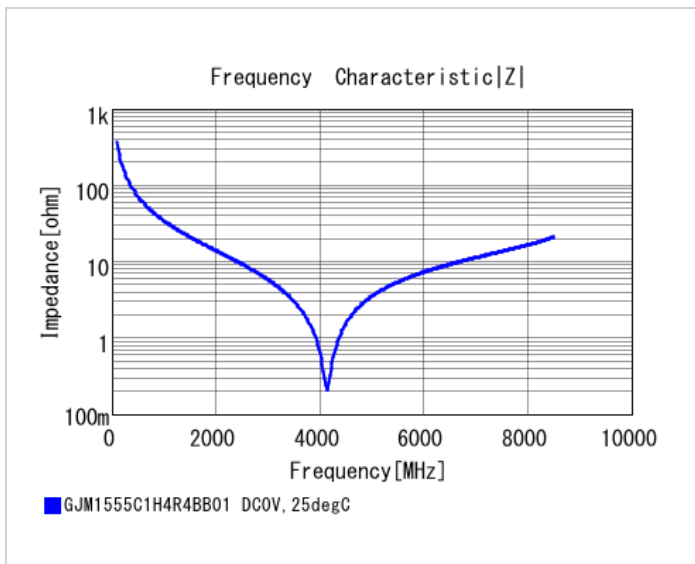

⚠ Attention

- 1.This datasheet is downloaded from the website of Murata Manufacturing Co., Ltd. Therefore, it's specifications are subject to change or our products in it may be discontinued without advance notice. Please check with our sales representatives or product engineers before ordering.
- 2.This datasheet has only typical specifications because there is no space for detailed specifications. Therefore, please review our product specifications or consult the approval sheet for product specifications before ordering.