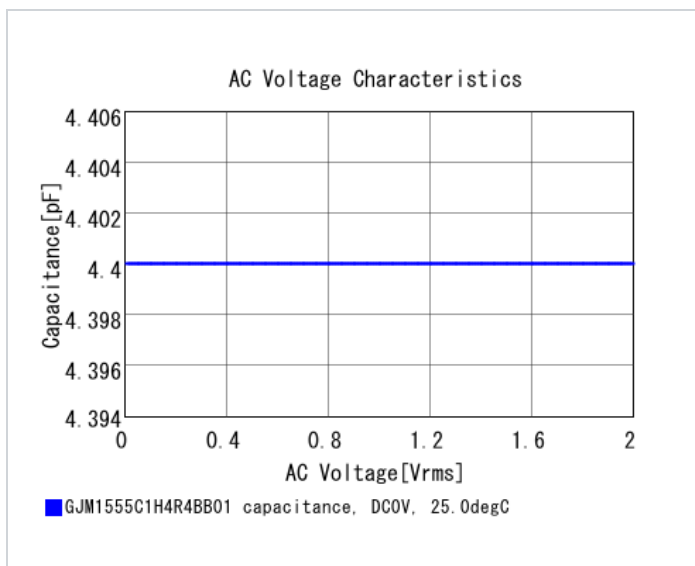

⚠ Attention

- 1.This datasheet is downloaded from the website of Murata Manufacturing Co., Ltd. Therefore, it's specifications are subject to change or our products in it may be discontinued without advance notice. Please check with our sales representatives or product engineers before ordering.
- 2.This datasheet has only typical specifications because there is no space for detailed specifications. Therefore, please review our product specifications or consult the approval sheet for product specifications before ordering.