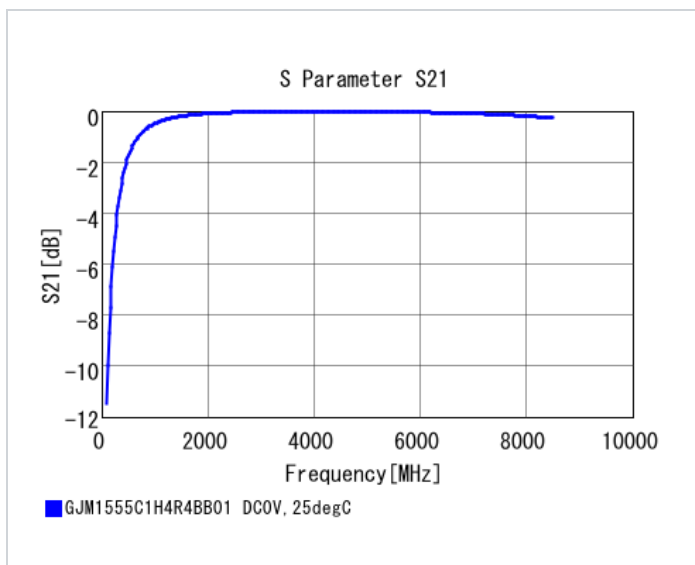

⚠ Attention

- 1.This datasheet is downloaded from the website of Murata Manufacturing Co., Ltd. Therefore, it's specifications are subject to change or our products in it may be discontinued without advance notice. Please check with our sales representatives or product engineers before ordering.
- 2.This datasheet has only typical specifications because there is no space for detailed specifications. Therefore, please review our product specifications or consult the approval sheet for product specifications before ordering.