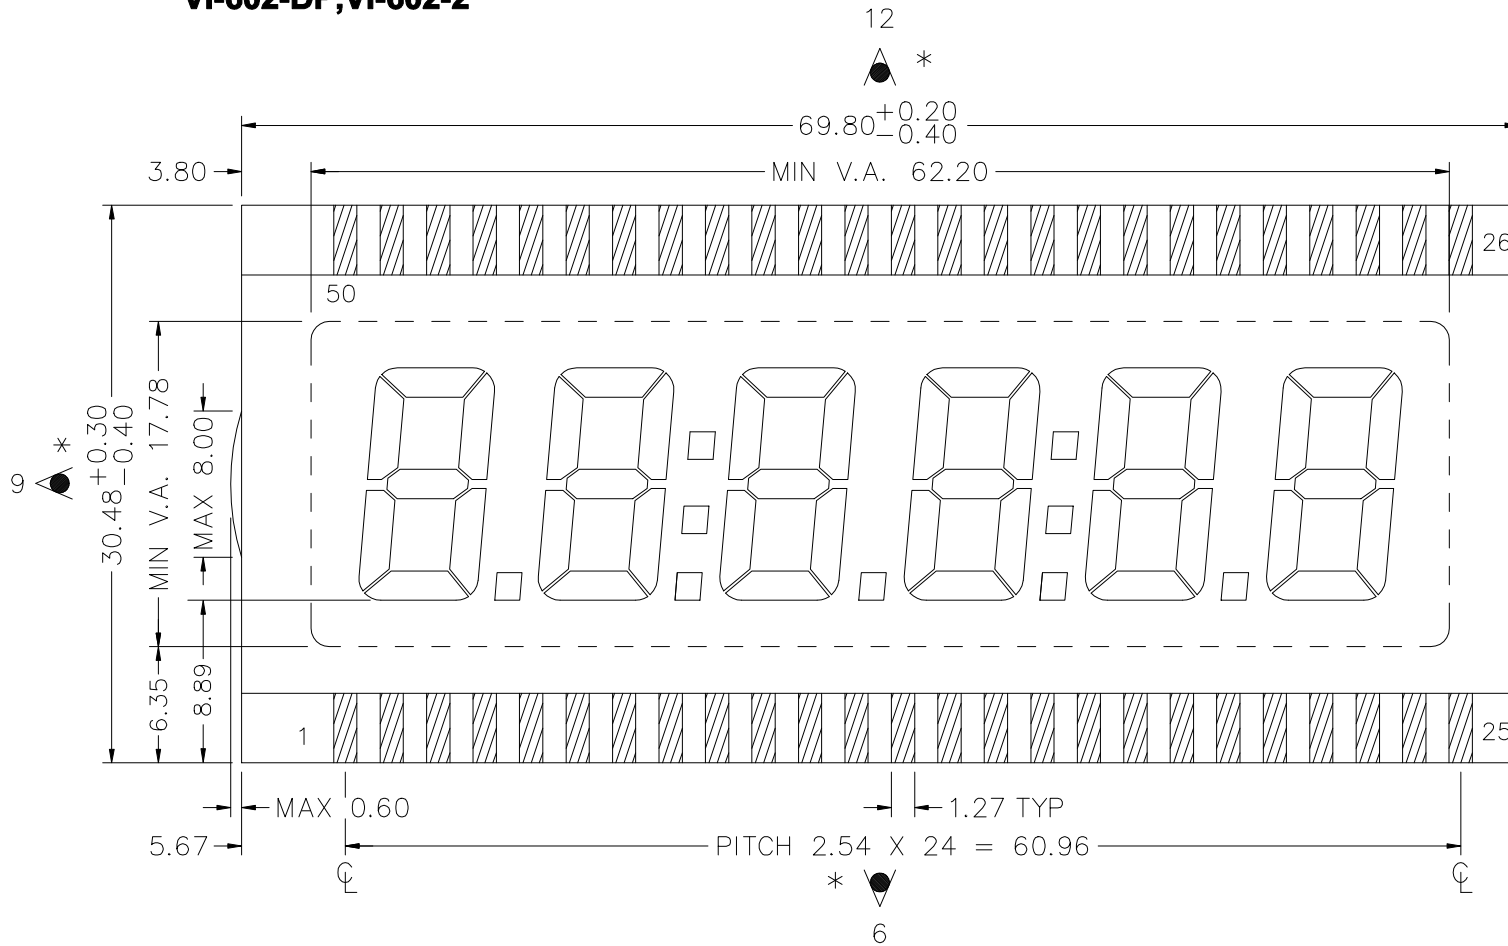

VI-602-DP, VI-602-2

DRIVER : OKI MSM58292, HD61603

-DP

-2