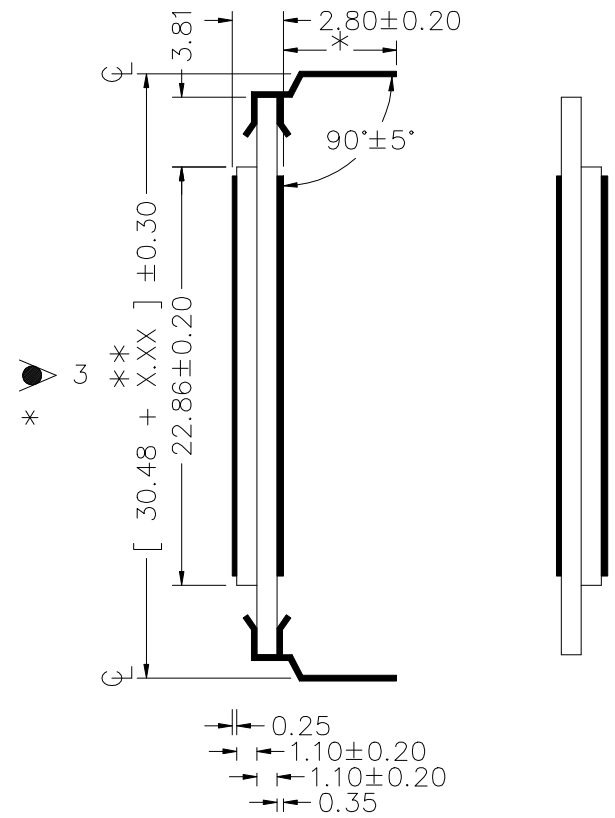

VI-602-DP, VI-602-2

DRIVER : OKI MSM58292, HD61603

-DP

-2