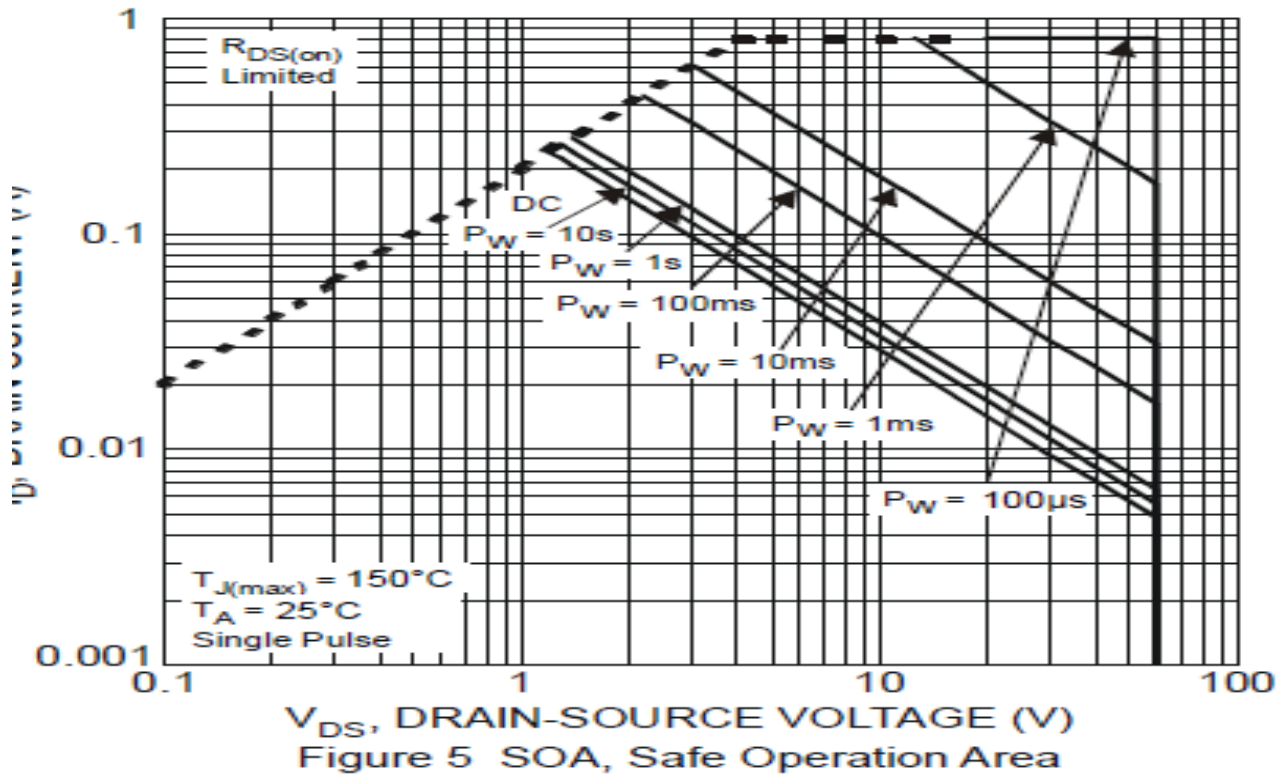

Original 2N7002DW Safe Operating Area:

[2N7002DW-7-F Datasheet](#)

[2N7002PS/ZLX Datasheet](#)

Reason for Change

Extended leadtime for original Diodes Inc. part.

Effective Date

Immediately

Actions Required