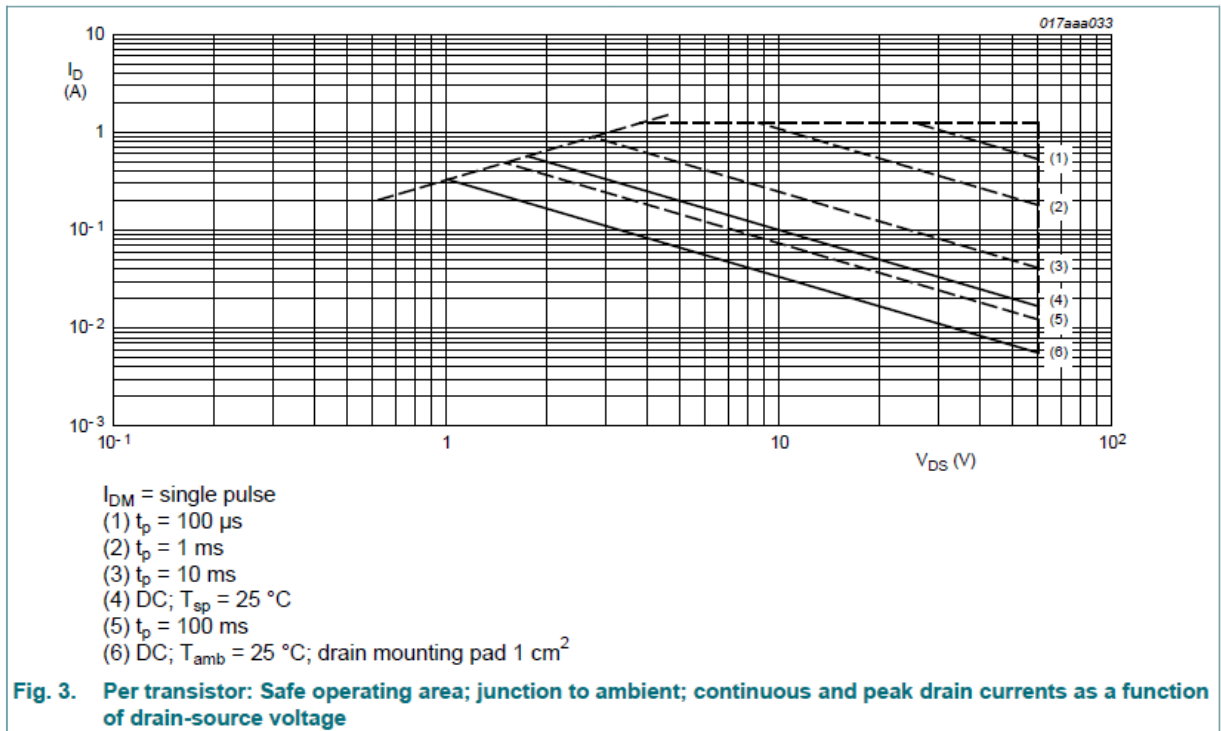

Q15 used as Backlight Control:

PRODUCT ADVISORY NOTICE

KEEPING YOU INFORMED OF PRODUCT CHANGES

Q12 used a digital output enable disable:

Alternate 2N7002PS Safe Operating Area:

PRODUCT ADVISORY NOTICE

KEEPING YOU INFORMED OF PRODUCT CHANGES