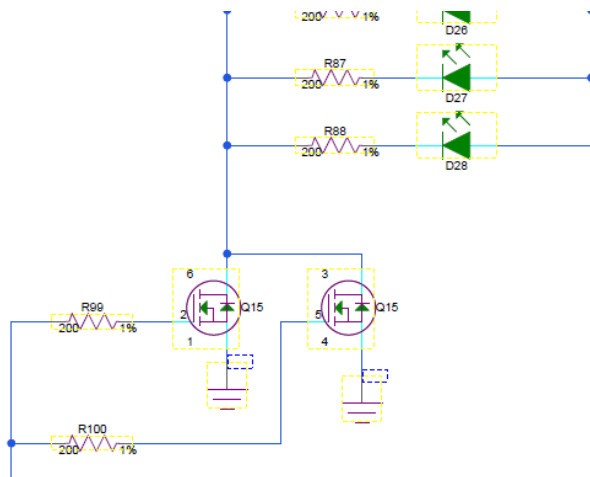

PRODUCT ADVISORY NOTICE

KEEPING YOU INFORMED OF PRODUCT CHANGES

To: All Customers, Sales Representatives and Distributors

Date: April 21, 2022

Subject: MOSFET Alternative for CANBUS Products

This Product Advisory Notice is to alert you that Grayhill will be implementing an alternate MOSFET Mfg PN on certain CANBUS products specified in this PAN. **Please forward this notification to the appropriate person(s) in your organization.**

Description of Change

Due to supply chain disruptions with Diodes, Inc., the alternate part number Nexperia 2N7002PS/ZLX described below in place of the Diodes Inc. 2N7002DW-7-F. These devices are drop in replacements with subtle differences in the datasheets. The alternate 2N7002PS has a slightly lower R_{DS(on)} and thus a slightly higher current and power rating. The Grayhill designs use these transistors as a switch, either on or off. Most designs use these transistors to turn on and off the backlight LEDs or the digital outputs.

Grayhill has reworked a few different PCBs with the alternate and have verified basic functionality. EMC emissions and immunity testing will not be performed as it is deemed low risk in the applications.

Q15 used as Backlight Control: