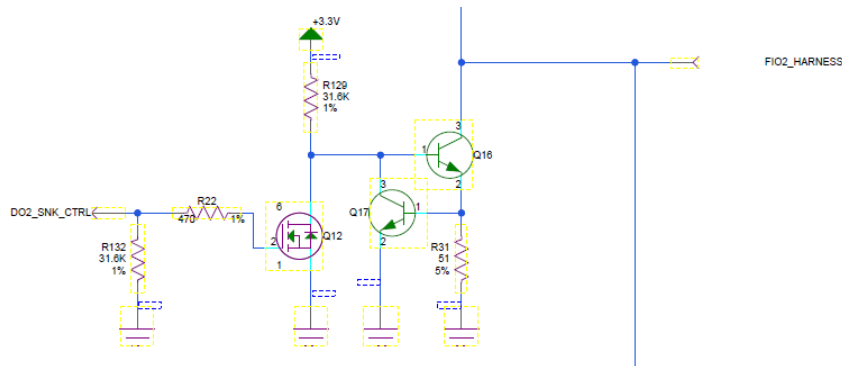

Q15 used as Backlight Control:

PRODUCT ADVISORY NOTICE

KEEPING YOU INFORMED OF PRODUCT CHANGES

Q12 used a digital output enable disable:

Alternate 2N7002PS Safe Operating Area:

PRODUCT ADVISORY NOTICE

KEEPING YOU INFORMED OF PRODUCT CHANGES