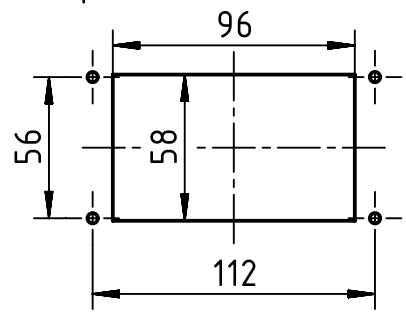

panel cut out (1:3)

	All rights reserved Department EL PD	All Dimensions in mm Original Size DIN A4		Scale 1:1	Free size tol.	Ref.
		HARTING (Zhuhai) Manufacturing Co., Ltd. 519085 Zhuhai, China	Created by LONGL	Inspected by HEW	Standardisation RUETERA	Date 2018-05-25
Title Han 10B HTE M32 PFT DL						Doc-Key / ECM-Nr. 100722189/UGD/001/B 500000135548
Type TB				Number 19 30 010 1122		Rev. B
						Page 1/1