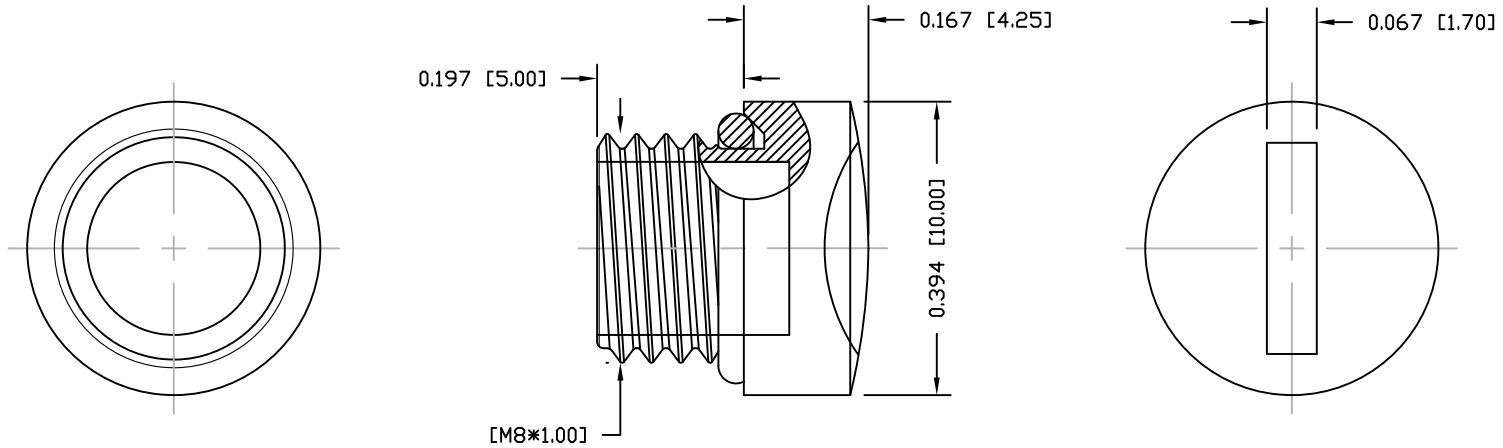

DESCRIPTION: M8 FEMALE DUST COVER

NOTE:

MATERIAL:

BRASS

O-RING:

NBR

FINISH:

NICKEL 100µ"