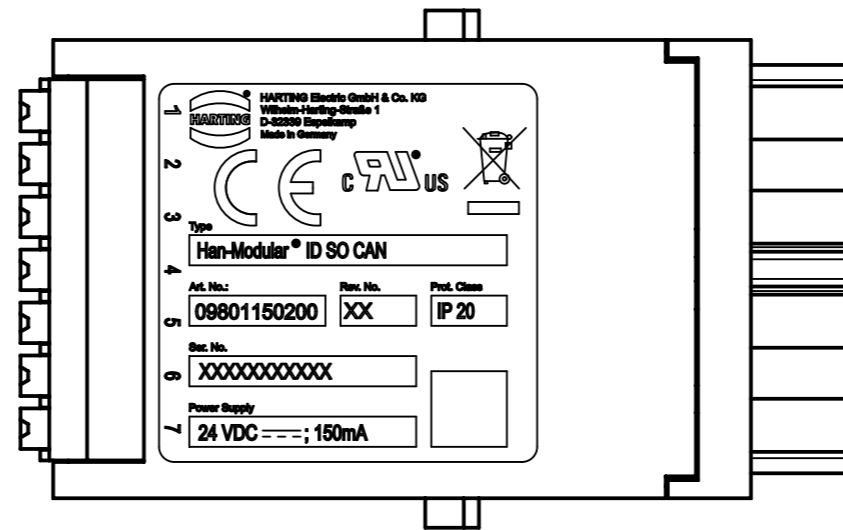

← X

X ↻ 180°

Coating	A=	mm ²	V=	mm ³	m=	g	Mat.
	All Dimensions in mm Original Size DIN A3		Scale 2:1	Free size tol.			Ref. Sub.
	All rights reserved Department EL PD - DE		Created by MOELLERLI	Inspected by FERDERERA	Standardisation RUETERA	Date 2017-05-17	State Final Release
HARTING Electric GmbH & Co. KG D-32339 Espelkamp			Title Han ID Modul socket CAN			Doc-Key / ECM-Nr. 100625340/UGD/001/C 500000119560	
			Type TB	Number 09 80 115 0200		Rev. C	Page 1/1