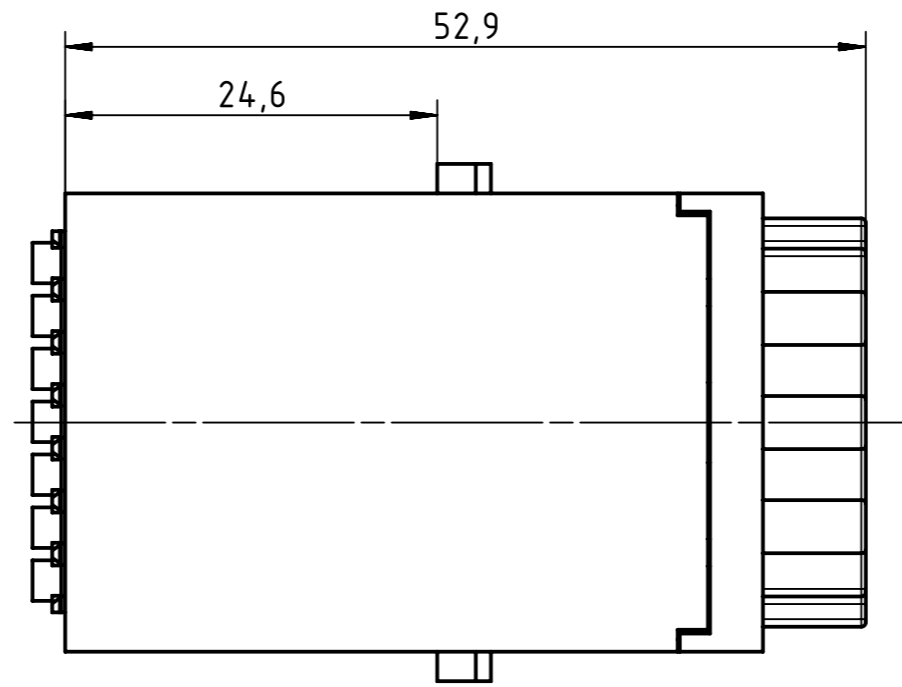

← X

X ↻ 180°

Coating	A=	mm ²	V=	mm ³	m=	g	Mat.
	All Dimensions in mm Original Size DIN A3		Scale 2:1	Free size tol.			Ref. Sub.
	All rights reserved Department EL PD - DE		Created by MOELLERLI	Inspected by FERDERERA	Standardisation RUETERA	Date 2017-05-17	State Final Release
HARTING Electric GmbH & Co. KG D-32339 Espelkamp			Title Han ID Modul socket CAN			Doc-Key / ECM-Nr. 100625340/UGD/001/C 500000119560	
			Type TB	Number 09 80 115 0200		Rev. C	Page 1/1